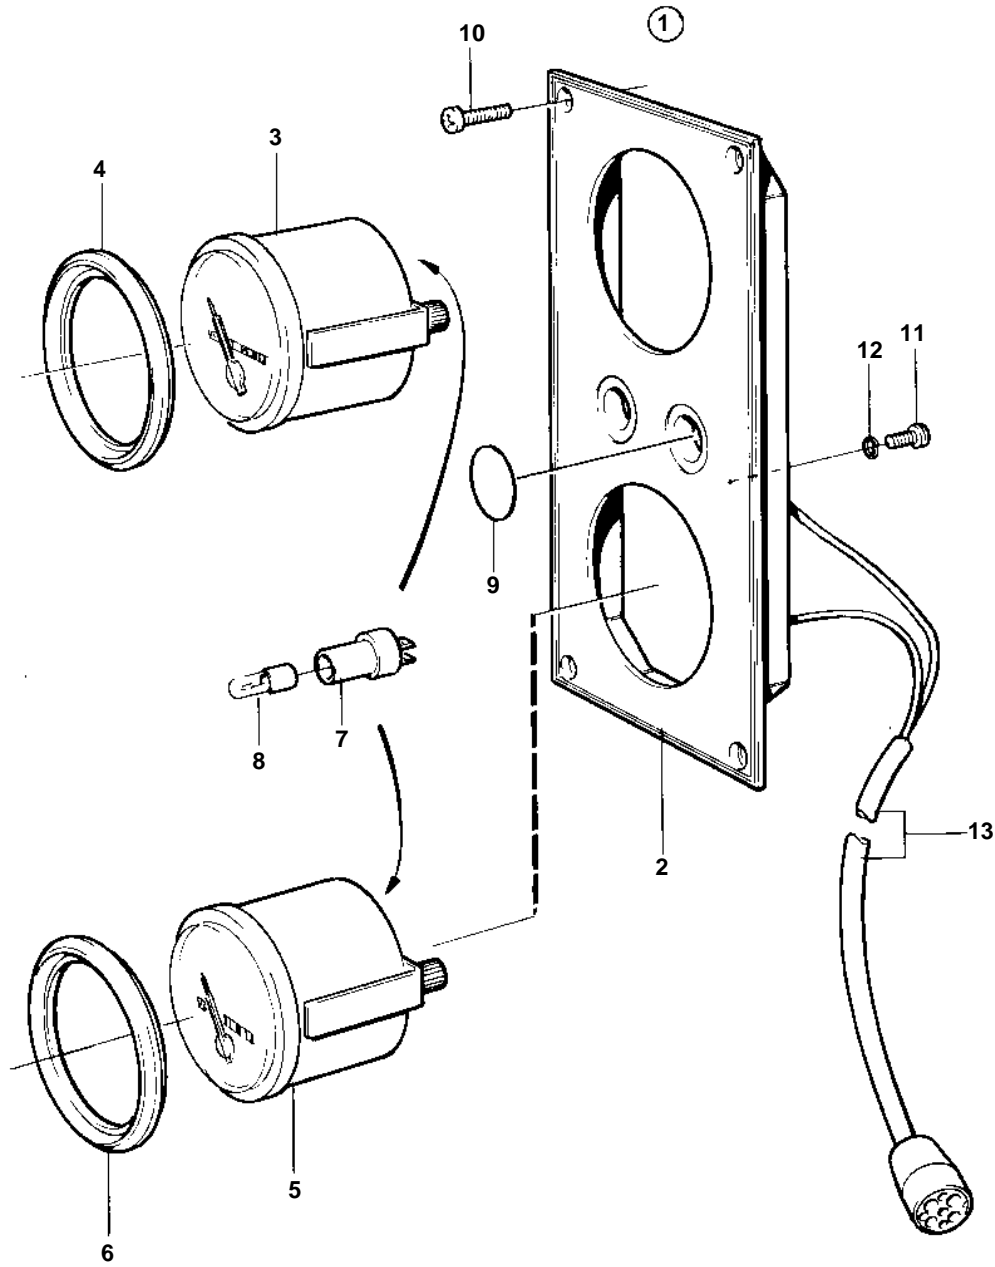

COMMON

7421

COMMON

REF	PART NO.	QTY	DESCRIPTION	NOTES
1	846803	1	Instrument panel	24 V
3	828622	1	· Oil pressure gauge	24 V
4	828542	1	· Front ring	
5	828626	1	· Pressure gauge	24 V
6	828542	1	· Front ring	
7	808175	2	· Bulb socket	
8	182059	2	· Bulb	24 V
9	828607	2	· Cover plate	
10	828647	4	· Screw	
11	949947	1	· Screw	
12	941904	1	· Spring washer	
13		1	· CABLE UNIT	TURBO COMPRESSOR - REVERSE GEAR