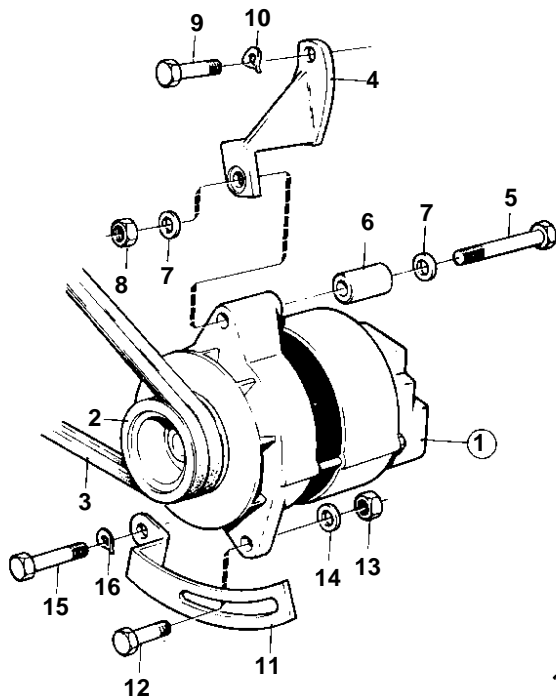

TAMD70C,AQD70C

7965

TAMD70C,AQD70C

REF	PART NO.	QTY	DESCRIPTION	SEE SEC.	NOTES
1	827348	1	Alternator		14V 38A
				030-1250	
	847604	1	Alternator		14V35A
				030-1340	
	827349	1	Alternator		24V25A REPL BY 847561
				030-1250	
	847561	1	Alternator		28V30A
				030-1340	
2	822573	1	Pulley		FOR ALTERNATOR 827348 AND 827349
	841812	1	Pulley		FOR GENERATOR 847604 AND 847561
3	958350	1	V-belt set		
4	824333	1	Bracket		
5	959806	1	Screw		
6	824334	1	Spacer sleeve		
7	955896	2	Washer		
8	950355	1	Nut		
9	940161	2	Screw		
10	941907	2	Spring washer		
11	838073	1	Tensioner		
12	940186	1	Screw		
13	950353	1	Lock nut		
14	191172	1	Washer		
15	955533	1	Screw		
16	941907	1	Spring washer		
17	843547	1	Regulator		12V MO-XXXX/26391 REPL BY 847605
18	847605	1	Regulator		12V MOXXXX/26392-
19	950031	3	Screw		
20	956076	2	Screw		
21	941906	3	Spring washer		
22	941905	2	Spring washer		
23	4803292	1	Charge regulator		24V
23A	845976	1	Cable trunk		
24	956092	3	Screw		
25	941906	6	Spring washer		
26	956091	3	Screw		
27	899709	3	Vibration damper		
28	824354	1	Bracket		
29	940186	2	Screw		
30	941907	2	Spring washer		
31	823649	1	Protecting plate		