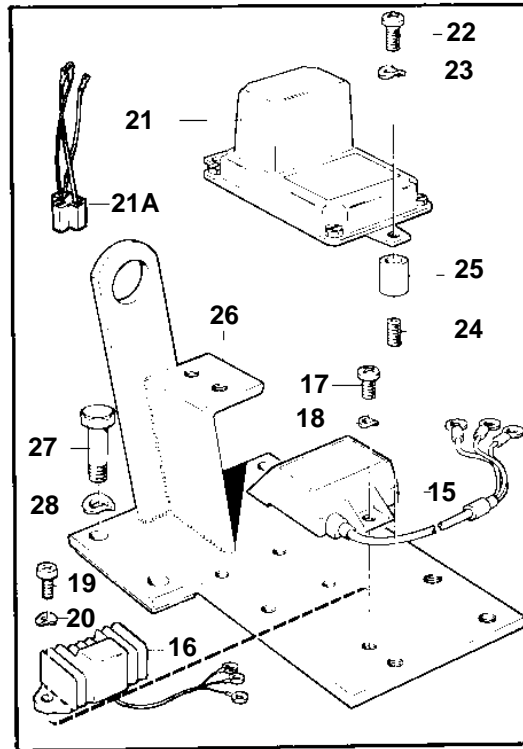

THAMD70C,AQD70CL

7803

THAMD70C,AQD70CL

REF	PART NO.	QTY	DESCRIPTION	SEE SEC.	NOTES
1	827348	1	Alternator		12V38A REPL BY 847604
				030-1250	
	847604	1	Alternator		14V35A
				030-1340	
	827349	1	Alternator		24V25A REPL BY 847561
				030-1250	
	847561	1	Alternator		28V30A
				030-1340	
2	822573	1	Pulley		FOR ALTERNATOR 827348 AND 827349
	841812	1	Pulley		FOR GENERATOR 847604 AND 847561
3	966970	1	V-belt set		
4	836134	1	Bracket		
5	959803	1	Screw		
6	941909	1	Spring washer		
7	955528	2	Screw		
8	941907	2	Spring washer		
9	836135	1	Tensioner		
10	940186	1	Screw		
11	950353	1	Lock nut		
12	191172	1	Washer		
13	955532	1	Screw		
14	941907	1	Spring washer		
15	843547	1	Regulator, CHARGING RELAY		12V REPL BY 847605
					MO-XXXX/26391
16	847605	1	Regulator		12V MOXXXX/26392-
17	950031	3	Screw		
18	941906	3	Spring washer		
19	956076	2	Screw		
20	941905	2	Spring washer		
21	4803292	1	Charge regulator		24V
21A	845976	1	Cable trunk		
22	955268	3	Screw		
23	941906	3	Spring washer		
24	962927	3			
25	899709	3	Vibration damper		
26	836723	1	Bracket		
27	955562	2	Screw		L = 38 MM
	955566	2	Screw		L = 64 MM
28	940280	4	Spring washer		