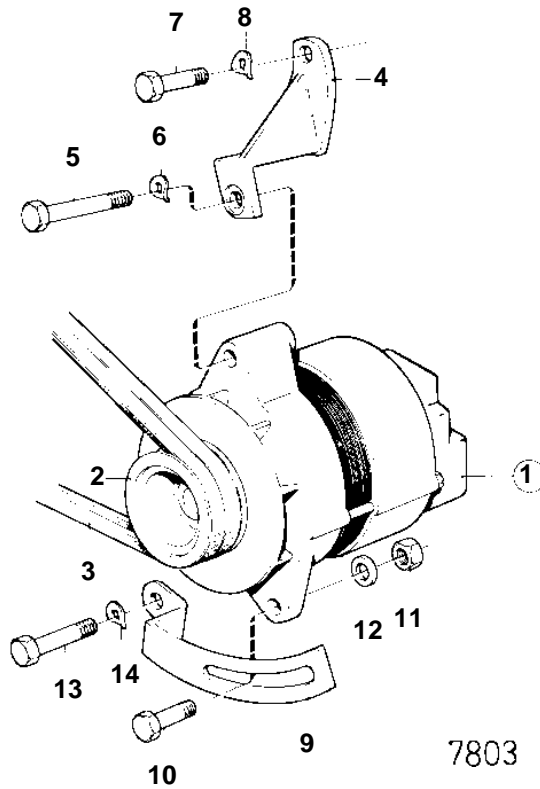

THAMD70C,AQD70CL

7803

THAMD70C,AQD70CL

REF	PART NO.	QTY	DESCRIPTION	SEE SEC.	NOTES
1	827348	1	Alternator		12V38A REPL BY 847604
				030-1250	
	847604	1	Alternator		14V35A
				030-1340	
	827349	1	Alternator		24V25A REPL BY 847561
				030-1250	
	847561	1	Alternator		28V30A
				030-1340	
2	822573	1	Pulley		FOR ALTERNATOR 827348 AND 827349
	841812	1	Pulley		FOR GENERATOR 847604 AND 847561
3	966970	1	V-belt set		
4	836134	1	Bracket		
5	959803	1	Screw		
6	941909	1	Spring washer		
7	955528	2	Screw		
8	941907	2	Spring washer		
9	836135	1	Tensioner		
10	940186	1	Screw		
11	950353	1	Lock nut		
12	191172	1	Washer		
13	955532	1	Screw		
14	941907	1	Spring washer		
15	843547	1	Regulator, CHARGING RELAY		12V REPL BY 847605
					MO-XXXX/26391
16	847605	1	Regulator		12V MOXXXX/26392-
17	950031	3	Screw		
18	941906	3	Spring washer		
19	956076	2	Screw		
20	941905	2	Spring washer		
21	4803292	1	Charge regulator		24V
21A	845976	1	Cable trunk		
22	955268	3	Screw		
23	941906	3	Spring washer		
24	962927	3			
25	899709	3	Vibration damper		
26	836723	1	Bracket		
27	955562	2	Screw		L = 38 MM
	955566	2	Screw		L = 64 MM
28	940280	4	Spring washer		