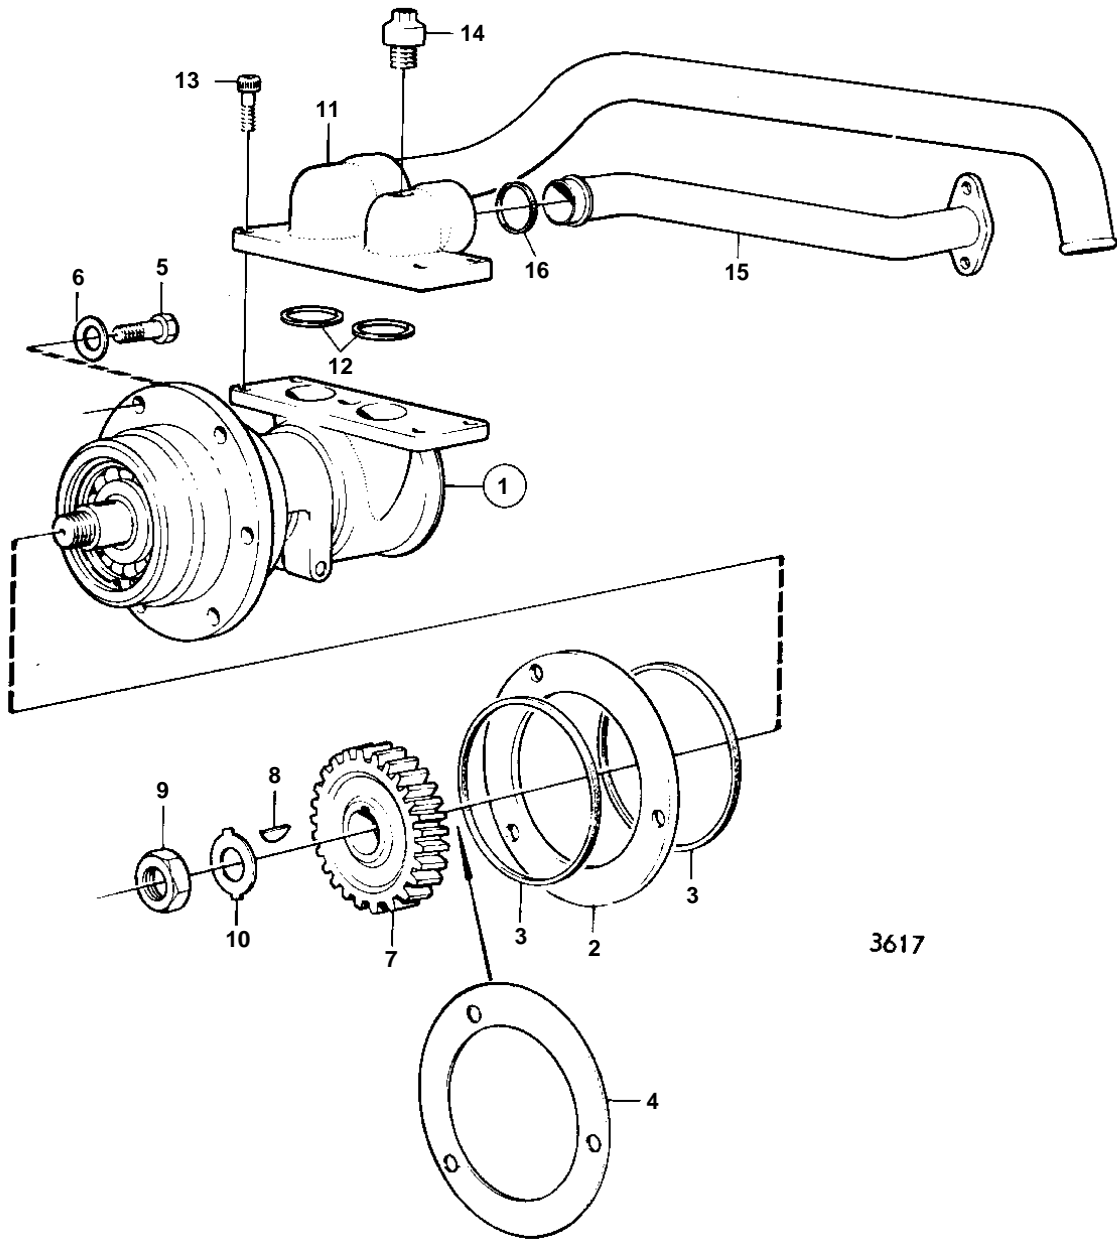

THAMD70C,AQD70CL

3617

THAMD70C,AQD70CL

REF	PART NO.	QTY	DESCRIPTION	SEE SEC.	NOTES
1	836326	1	Water pump		
				02B-1150	
2	824295	1	Spacer ring		EARLY TYPE
	837803	1	Spacer ring		LATE TYPE
3	925095	2	O-ring		EARLY TYPE
	925095	1	O-ring		LATE TYPE
4	837804	1	Gasket		LATE TYPE
5	955535	3	Screw		
6	942336	3	Spring washer		
7	471019	1	Gear		SEE GROUP 2A
8	942406	1	Key		
9	955860	1	Nut		
10	942735	1	Lock washer		
11	837130	1	Tube		
12	925063	1	O-ring		
13	956568	4	Screw		
14	192134	1	Plug		
15	836803	1	Tube	02B-0350	
16	836804	1	Sealing ring		