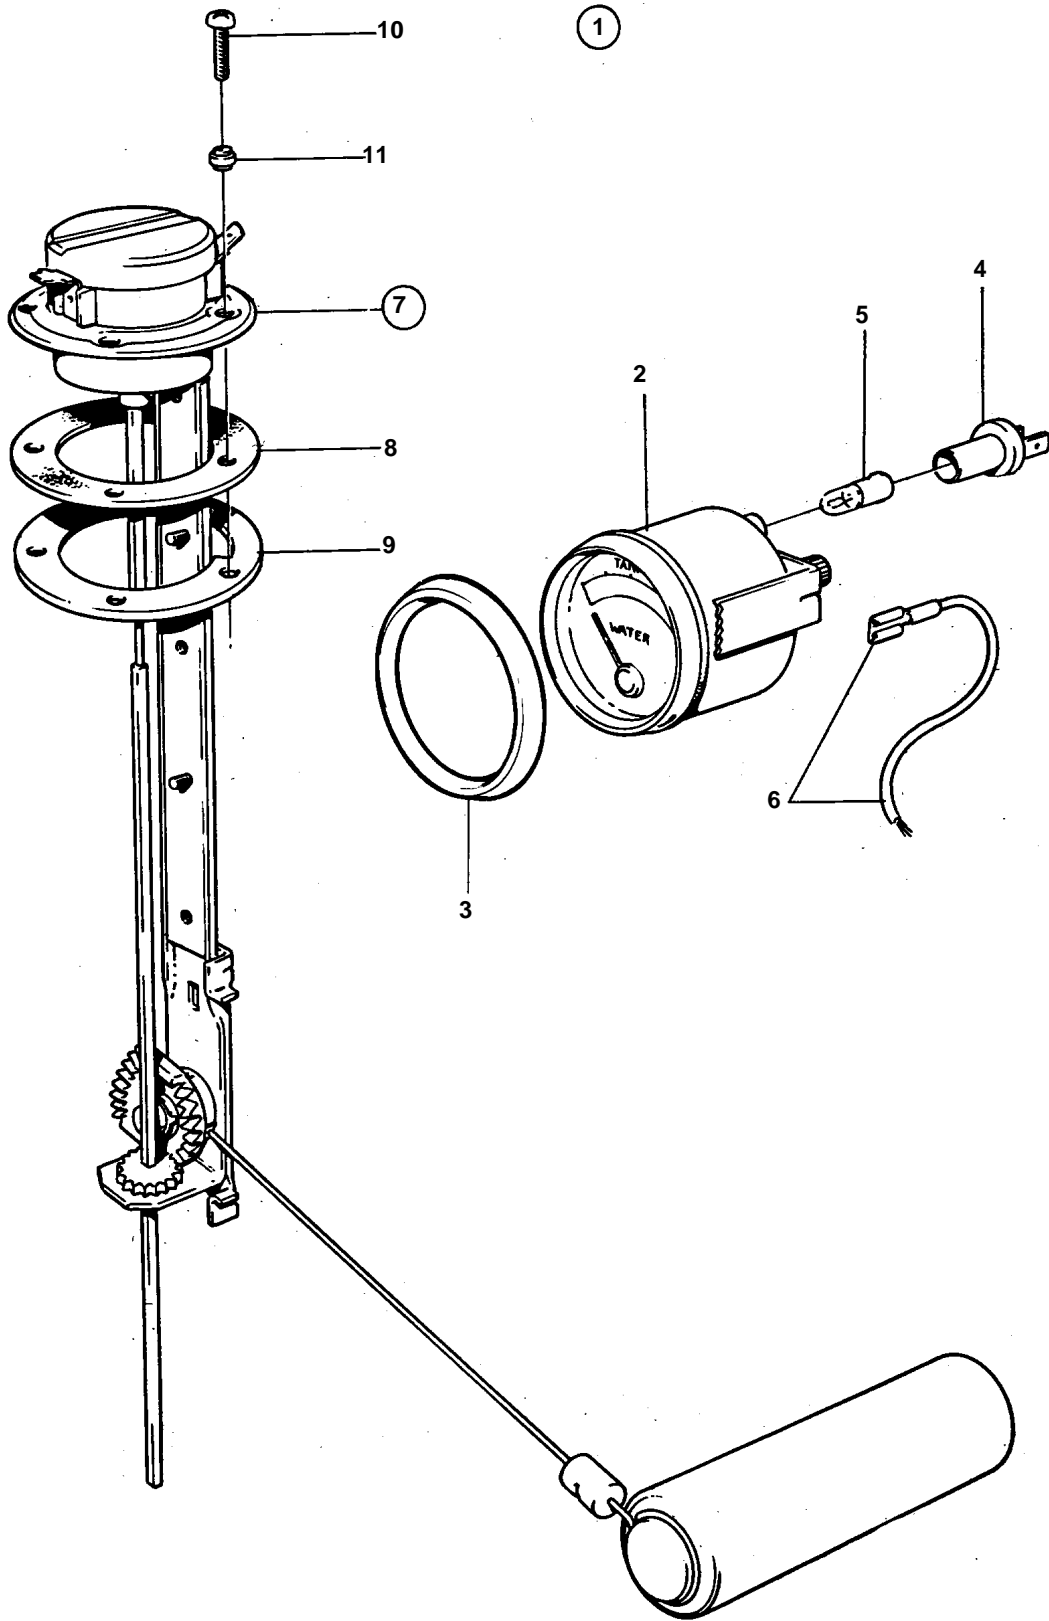

## COMMON

REF	PART NO.	QTY	DESCRIPTION	NOTES
1	828717	1		24V
2	828636	1	• Tank gauge	
3	828542	1	• Front ring	
4	808175	1	• Bulb socket	
5	182059	1	• Bulb	
6		X	• CABLES AND TERMINALS	SEE GROUP 3
7	834389	1	• Sender	
8	89865	1	• • Gasket	
9	834480	1	• • Flange	
10	956078	4	• • Screw	L = 16 MM
	956081	1	• • Screw	L = 25 MM
11	834481	5	• • Gasket	