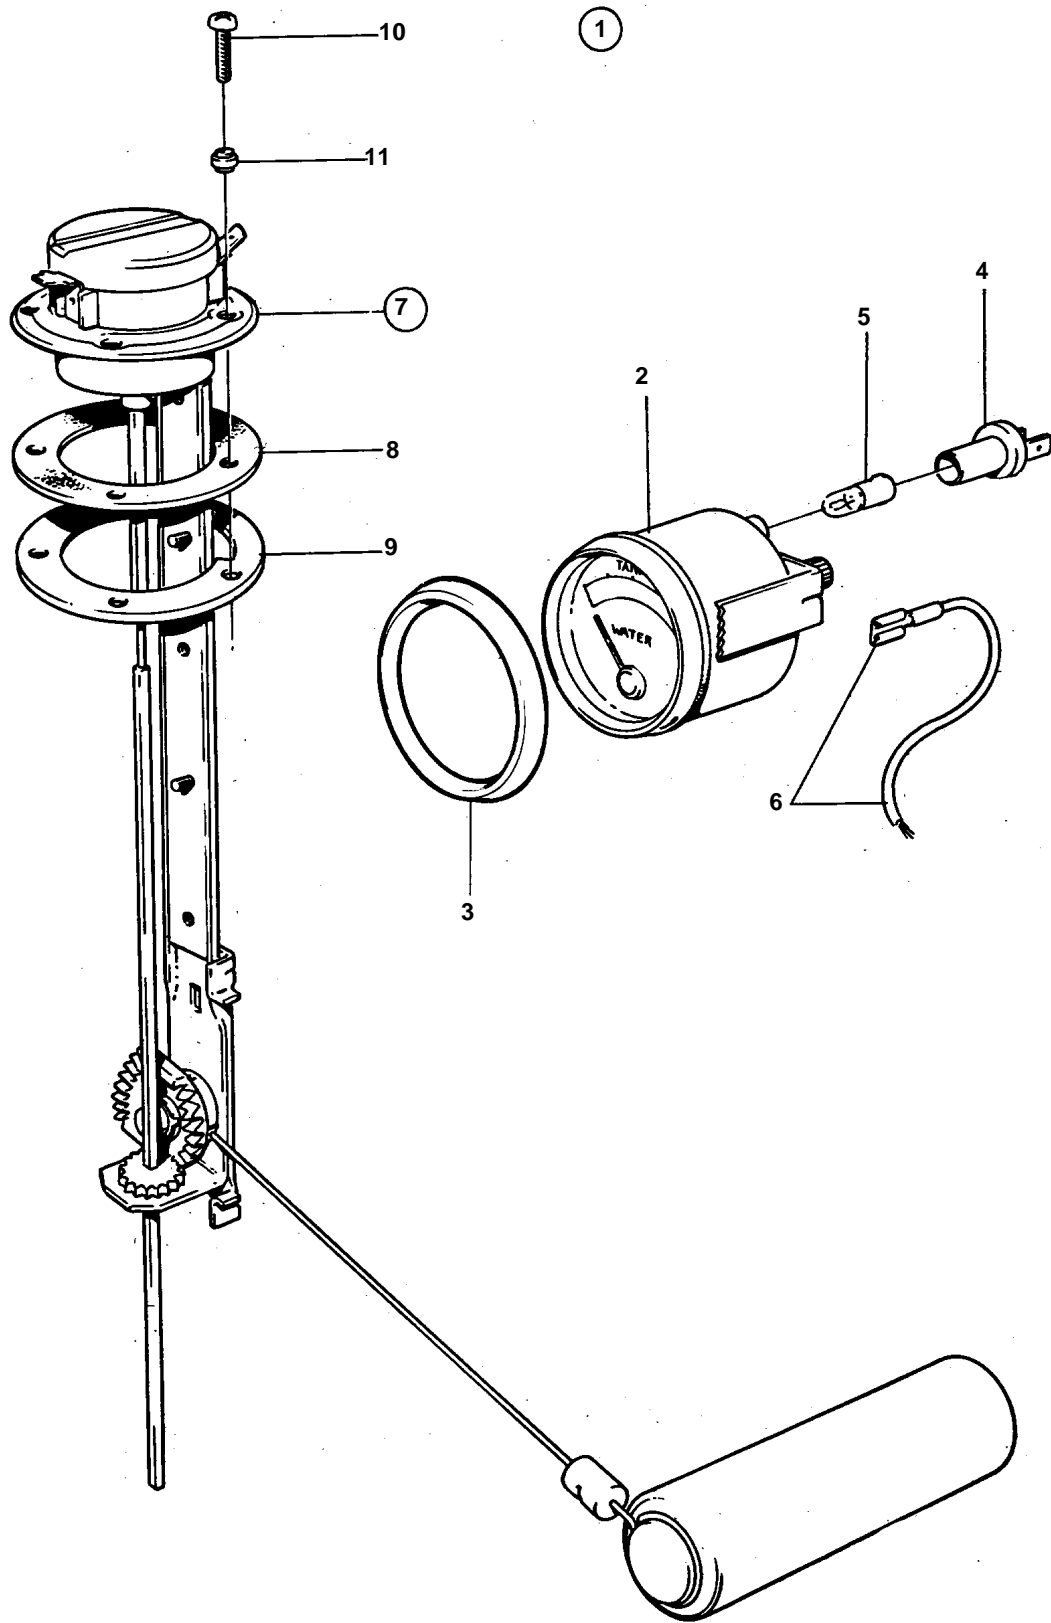

COMMON

COMMON

| REF | PART NO. | QTY | DESCRIPTION | NOTES |
|-----|----------|-----|------------------------|-------------|
| 1 | 828715 | 1 | | 24V |
| 2 | 828633 | 1 | · Tank gauge | |
| 3 | 828542 | 1 | · Front ring | |
| 4 | 808175 | 1 | · Bulb socket | |
| 5 | 182059 | 1 | · Bulb | |
| 6 | | X | · CABLES AND TERMINALS | SEE GROUP 3 |
| 7 | 837999 | 1 | · Tank sensor | |
| 8 | 89865 | 1 | · · Gasket | |
| 9 | 834480 | 1 | · · Flange | |
| 10 | 956078 | 4 | · · Screw | L = 16 MM |
| | 956081 | 1 | · · Screw | L = 25 MM |
| 11 | 834481 | 5 | · · Gasket | |