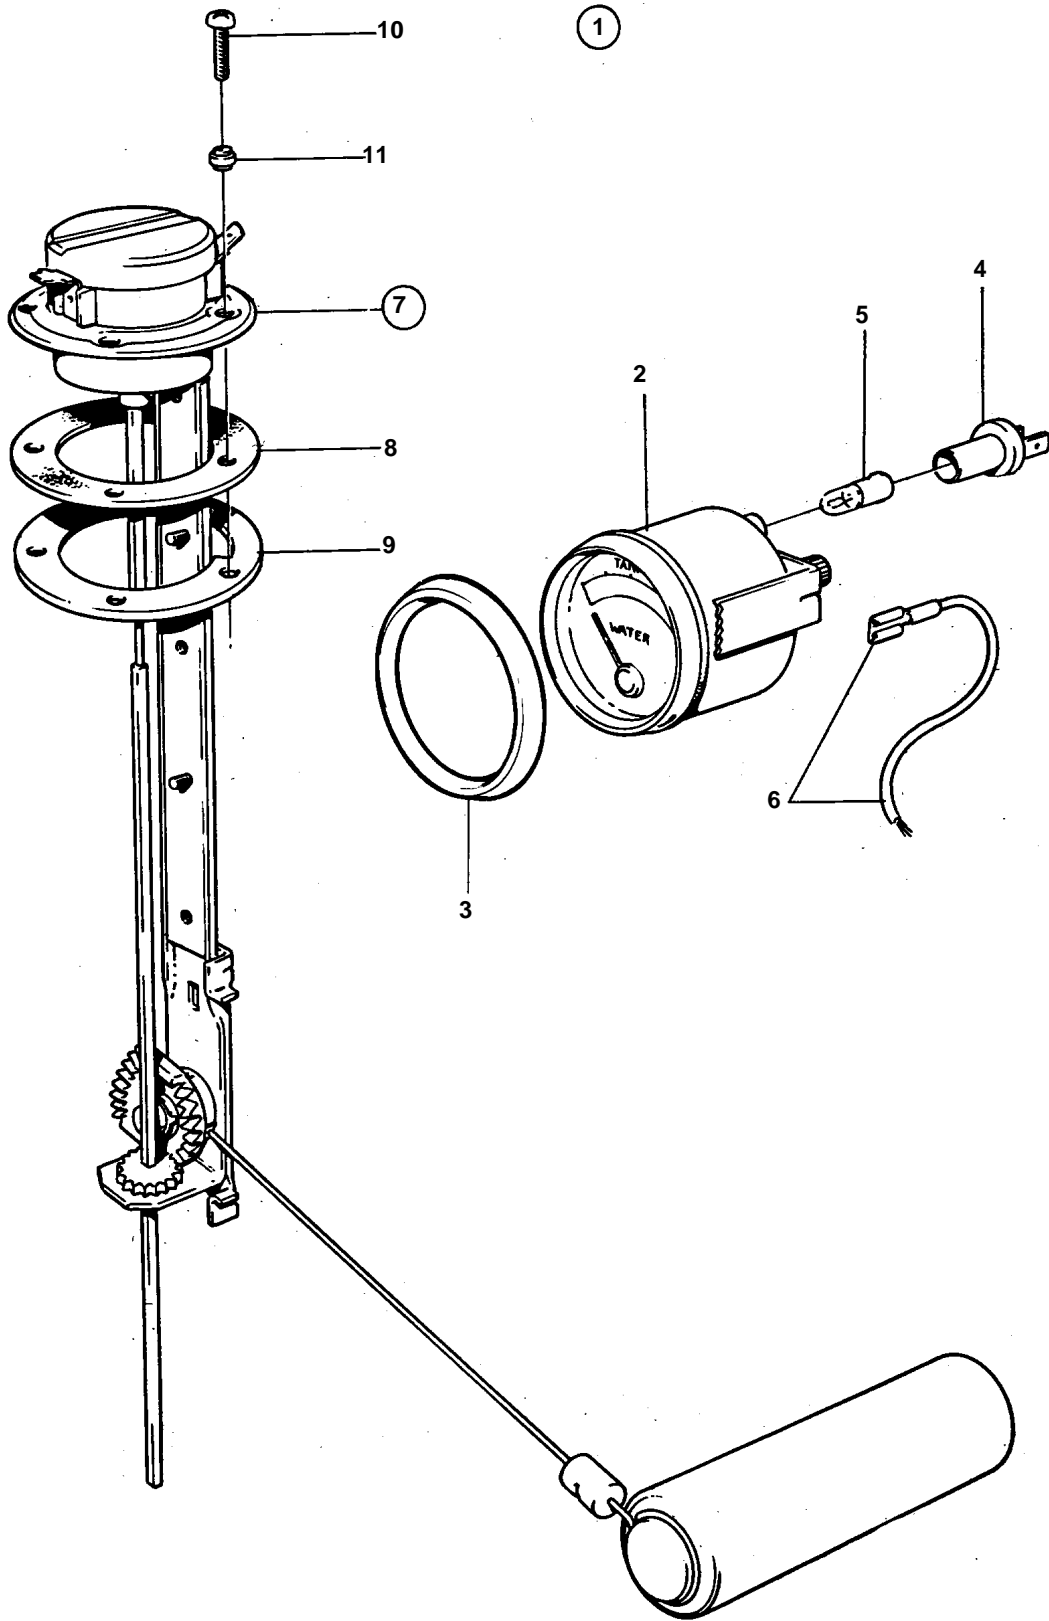

COMMON

COMMON

REF	PART NO.	QTY	DESCRIPTION	NOTES
1	828714	1	Fuel gauge kit	12V
2	828632	1	· Fuel gauge	
3	828542	1	· Front ring	
4	808175	1	· Bulb socket	
5	19923	1	· Bulb	
6		X	· CABLES AND TERMINALS	SEE GROUP 3
7	837999	1	· Tank sensor	
8	89865	1	· · Gasket	
9	834480	1	· · Flange	
10	956078	4	· · Screw	L = 16 MM
	956081	1	· · Screw	L = 25 MM
11	834481	5	· · Gasket	