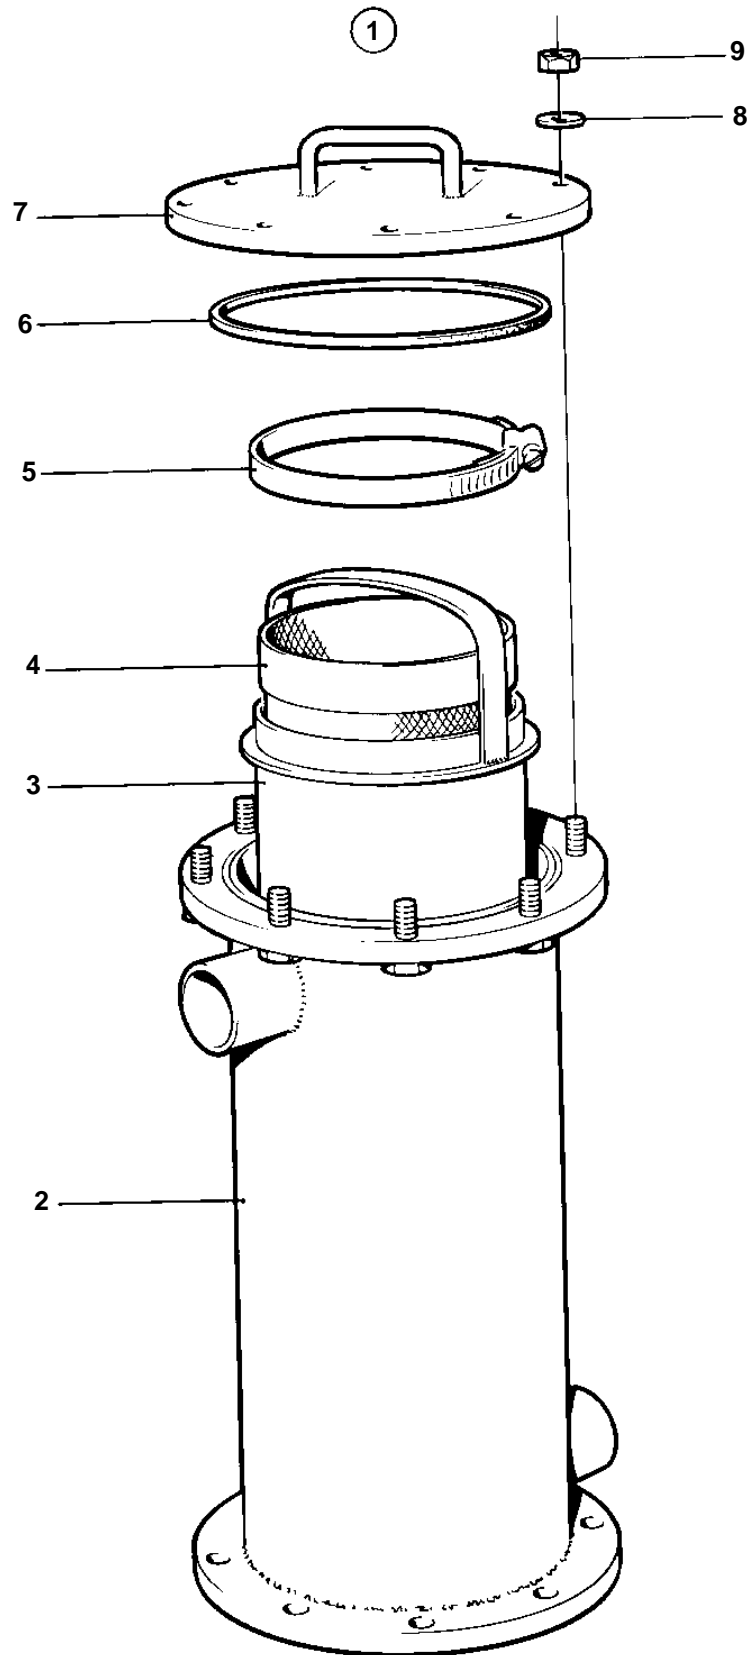

COMMON

5552

COMMON

REF	PART NO.	QTY	DESCRIPTION
1	843957	1	Sea water filter
2	843958	1	· Filter housing
3	843959	1	· Filter basket
4	843971	1	· Filter bag
5	949000	1	· Clamp
6	925287	1	· O-ring
7	843960	1	· Cover
8	955900	8	· Washer
9	955785	8	· Nut