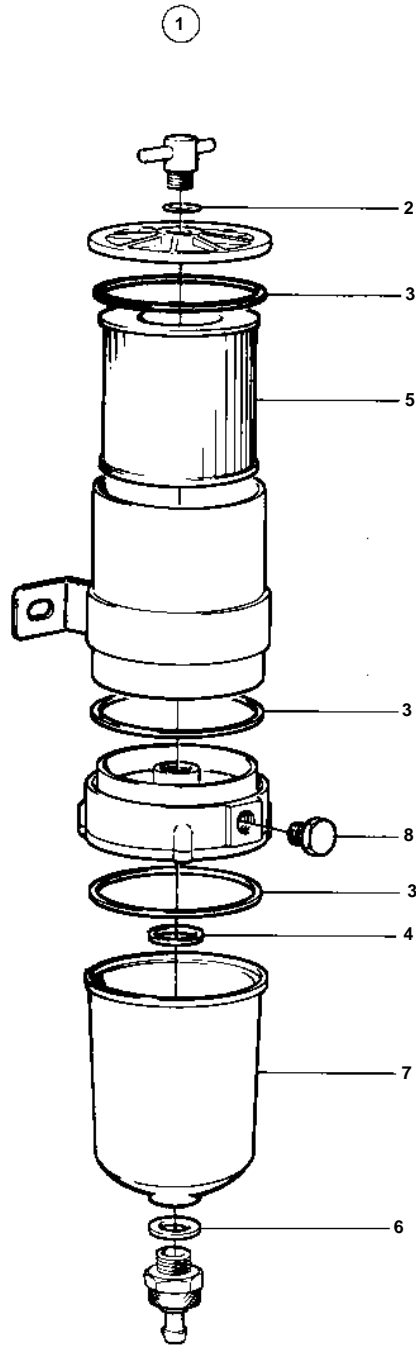

COMMON

7310

COMMON

| REF | PART NO. | QTY | DESCRIPTION |
|-----|----------|-----|---------------|
| 1 | 848044 | 1 | Fuel strainer |
| 2 | 838505 | 1 | · O-ring |
| 3 | 846719 | 3 | · Gasket |
| 4 | 847523 | 1 | · Kit |
| 5 | 846734 | 1 | · Insert |
| 6 | 838500 | 1 | · Gasket |
| 7 | 848293 | 1 | · Bowl |
| 8 | 846620 | 2 | Nipple |