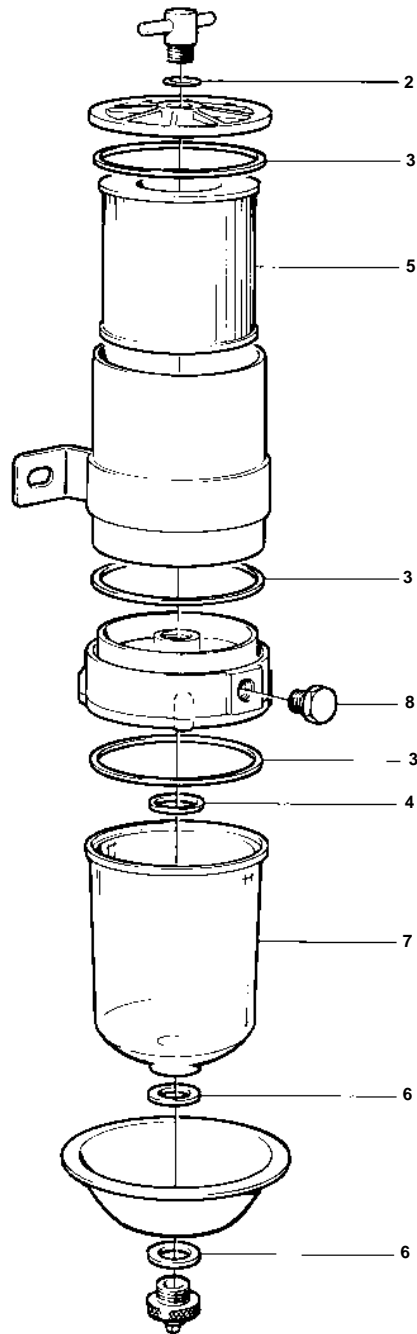

COMMON

1

7311

COMMON

REF	PART NO.	QTY	DESCRIPTION	SEE SEC.	NOTES
1	848044	1	Fuel strainer		
2	838505	1	• O-ring		
3	846719	3	• Gasket		
4	847523	1	• Kit		
5	846734	1	• Insert		
6	838500	2	• Gasket		
7	847522	1	• Glass bowl		REPL BY 848293
				090-0035	
8	846620	2	Nipple		