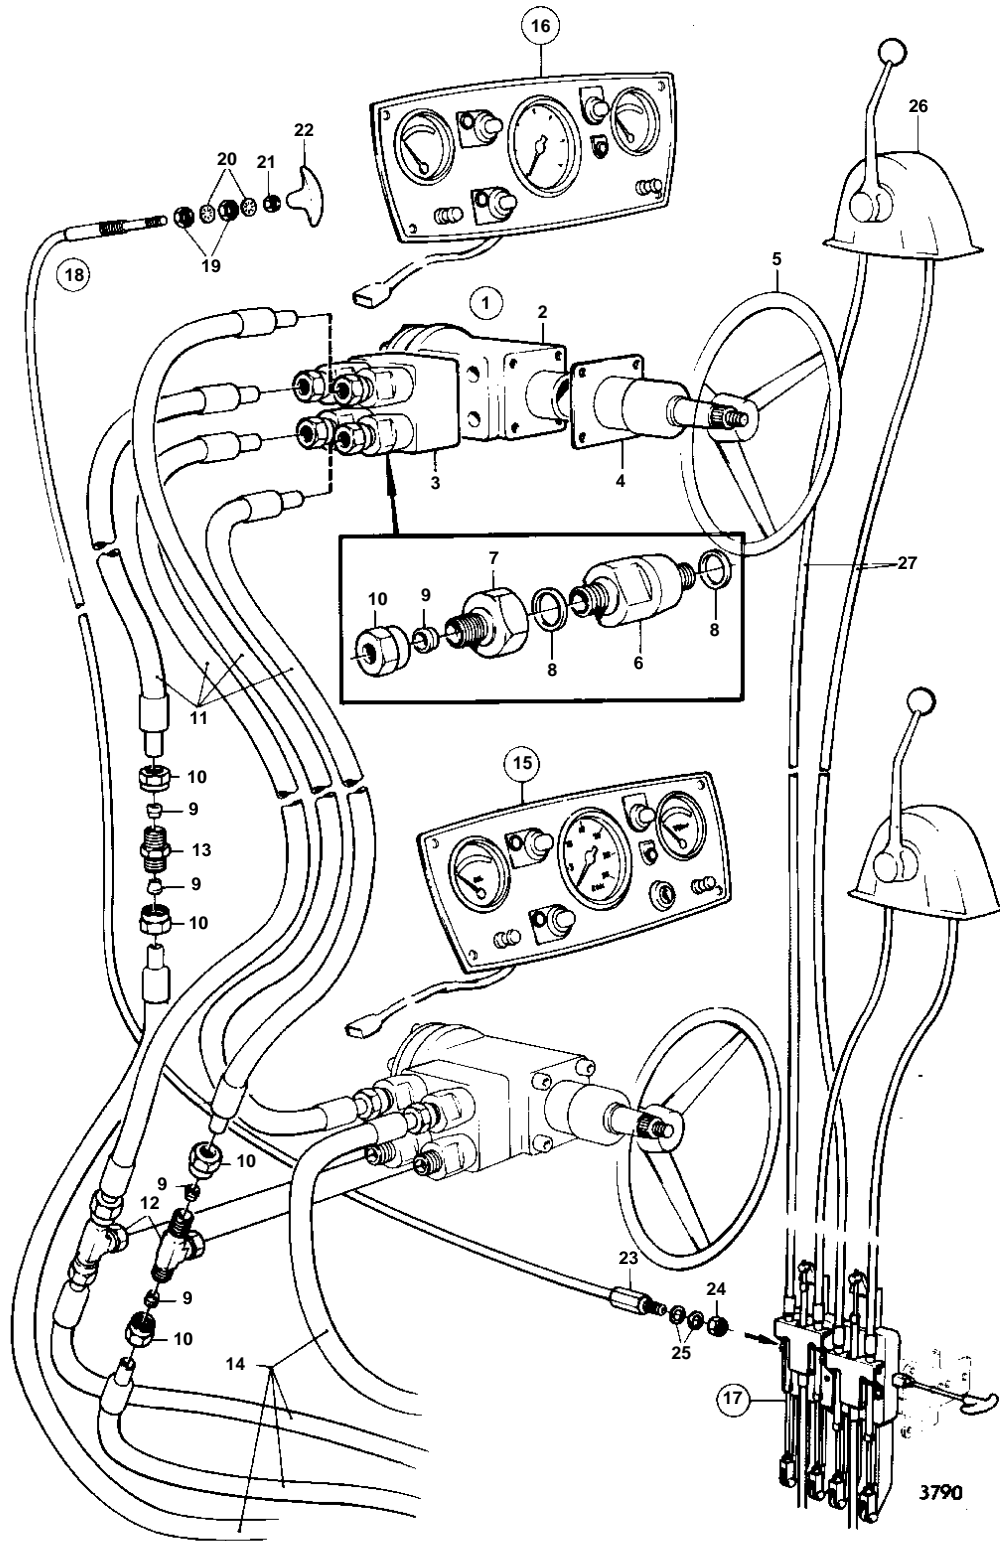

TAMD70B,AQD70B,THAMD70B,AQD70BL