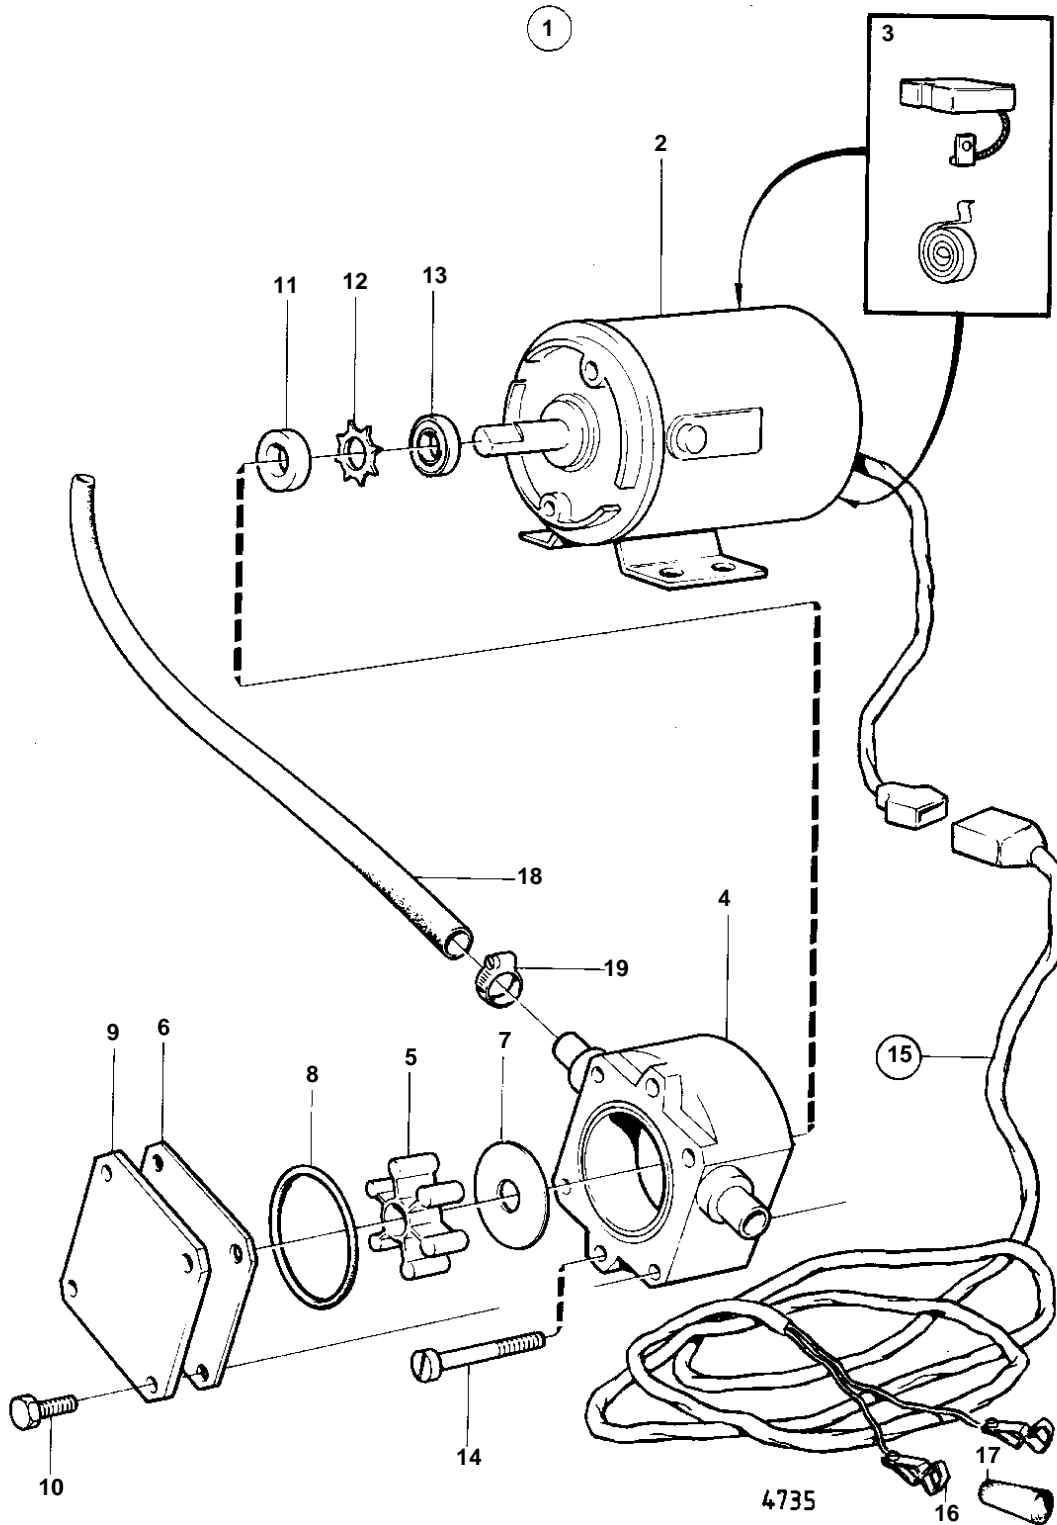

COMMON

COMMON

REF	PART NO.	QTY	DESCRIPTION	NOTES
1	843114	1	Oil bilge pump	12V
2		1	EL MOTOR	12V
3	844014	2	Carbon brush set	
4	844015	1	Housing	
5		1	IMPELLER	IK
6	844017	1	Wear washer	
7	844016	1	Wear washer	
8		1	O-RING	IK
9	844018	1	Cover	
10	844021	4	Screw	
11		1	SEAL RING	IK
12		1	LOCK WASHER	IK
13	844019	1	Oil deflector ring	
14	844020	2	Screw	
15	843113	1	· Cable trunk	
16		1	· · BATTERY TERMINAL	+ . REPLACED BY 1EA 844280,1EA 844278
		1	· · BATTERY TERMINAL	- . REPLACED BY 1EA 844280,1EA 844279
	844280	2	· · Cable terminal	LATE TYPE
17	844279	1	· · Isolation	LATE TYPE BLACK
	844278	1	· · Isolation	LATE TYPE RED
18	943700	X		L = 3000 MM
19	943471	3	· Hose clamp	
	844022	1	Impeller kit	