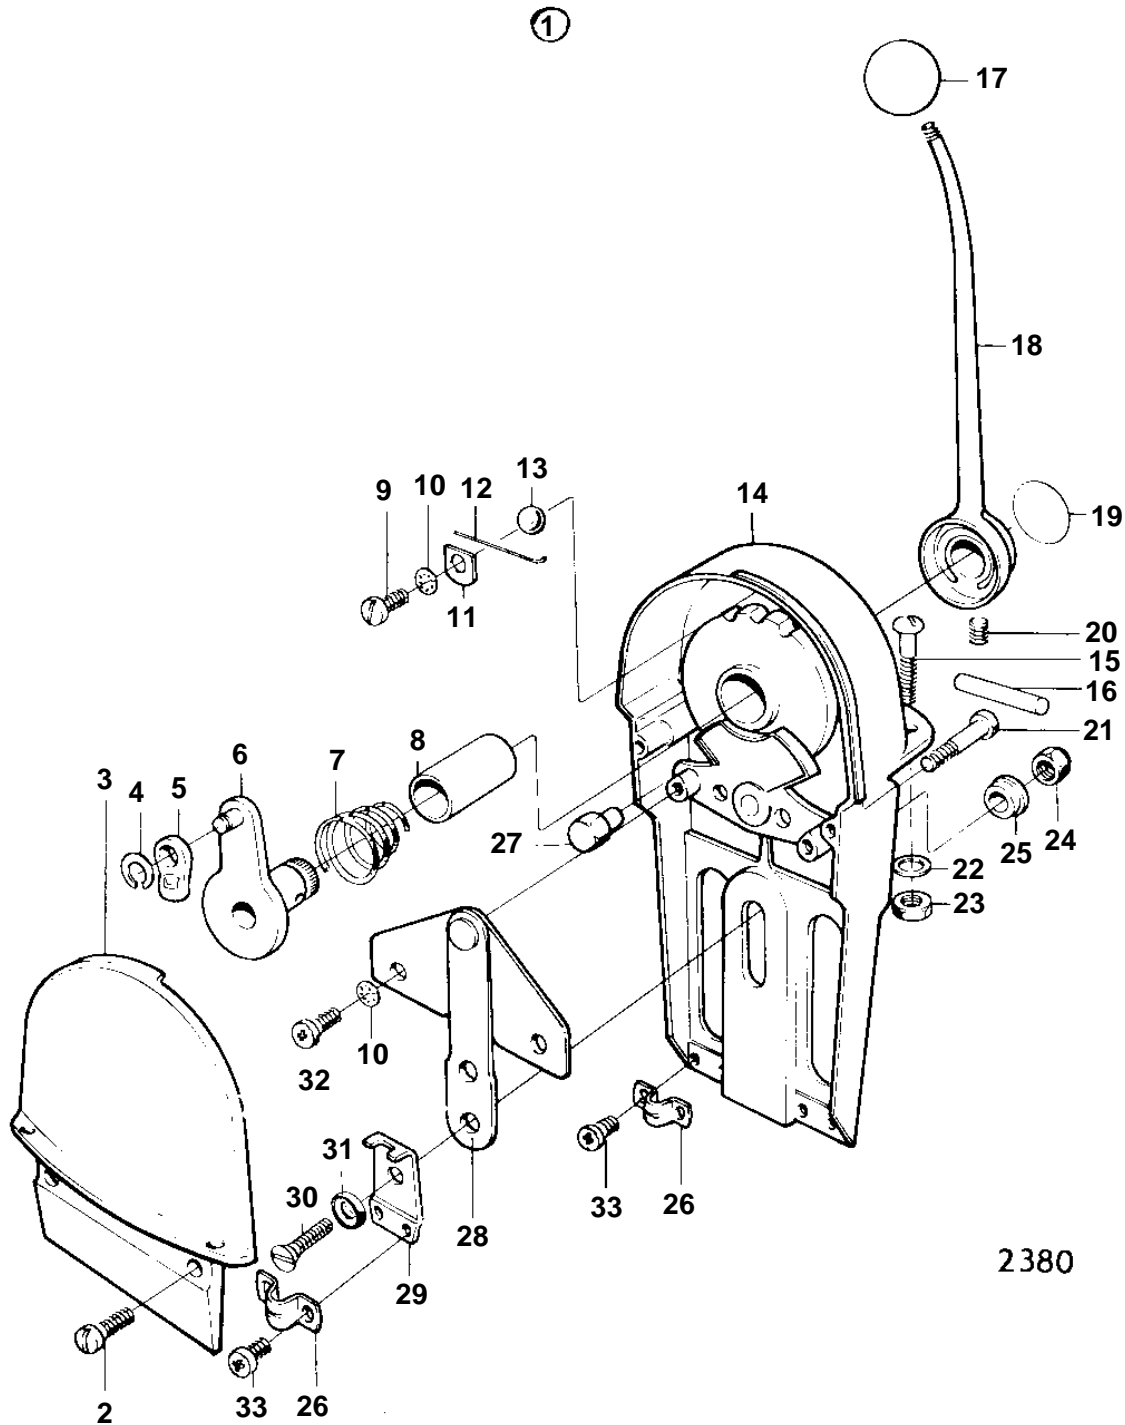

COMMON

COMMON

REF	PART NO.	QTY	DESCRIPTION	NOTES
1	813424	1	Control	SINGLE
2	950022	1	• Screw	
3	825876	1	• Cover	
4	951668	1	• Lock ring	
5	814269	1	• Cable attachment	
6	825877	1	• Throttle arm	
7	825870	1	• Spring	
8	825872	1	• Bushing	
9	950019	1	• Screw	
10	955946	3	• Lock washer	
11	825878	1		
12	825879	3	• Spring	
13	60309	1	• Ball	
14		1	• HOUSING	
15	943091	4	• Screw	
16	825880	1	• Pin	
17	825881	1	• Ball	
18	825882	1	• Lever	
19	825883	1		
20	825874	1	• Screw	
21	950025	1	• Screw	
22	940275	4	• Washer	
23	940092	4	• Nut	
24	950372	1	• Nut	
25	825865	1	• Sleeve	
26	817726	2	• Clamp	
27	825873	1	• Clamp	
28	825867	1		
29	820003	1	• Anchorage	
30	827715	1		
31	827716	1	• Bushing	
32	950020	2	• Screw	
33	950019	4	• Screw	