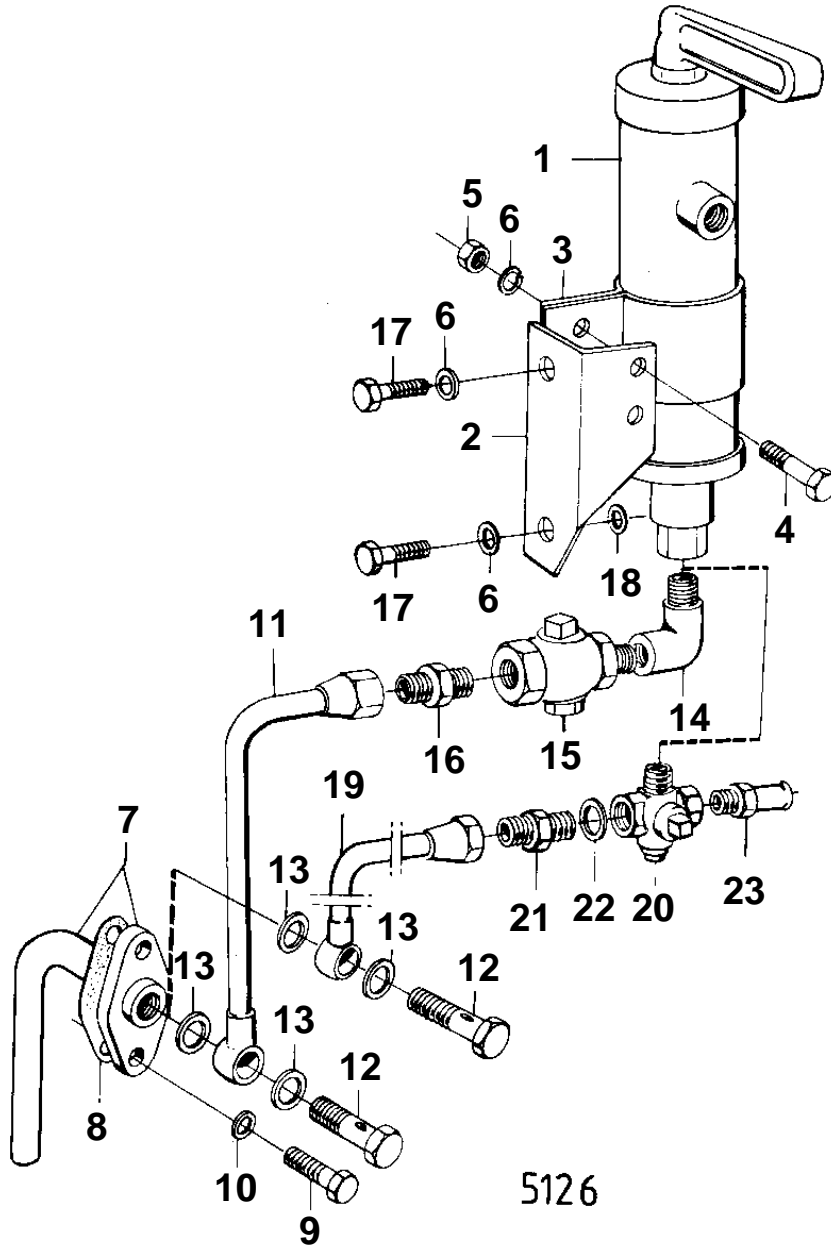

TMD70B,TAMD70B,AQD70B

TMD70B,TAMD70B,AQD70B

REF	PART NO.	QTY	DESCRIPTION	NOTES
1	880199	1	Oil bilge pump	
2	822088	1	Bracket	
3	776990	1	Clamp	
4	940115	2	Screw	
5	955827	2	Nut	
6	942336	2	Spring washer	
7	822345	1	Tube	
8	802287	1	Gasket	IK
9	955525	2	Screw	
10	941907	2	Spring washer	
11		1	PIPE	MO-XXXX/11043. REPLACED BY 1EA 837383, 1EA 828005, 1EA 907133, 1EA 837382, 1EA 803648.
12	26013	1	Hollow screw	
13	957181	2	Gasket	IK
14	803809	1	Nipple	MO-XXXX/11043
15	803808	1	Tap	MO-XXXX/11043
16	954337	1	Nipple	MO-XXXX/11043
17	940114	2	Screw	
18	940097	1	Washer	
19	837382	1	Tube	MOXXXX/11044-
20	837383	1	Tap	MOXXXX/11044-
21	828005	1	Nipple	MOXXXX/11044-
22	907133	1	Washer	MOXXXX/11044-
23	803648	1	Hose attachment	MOXXXX/11044-