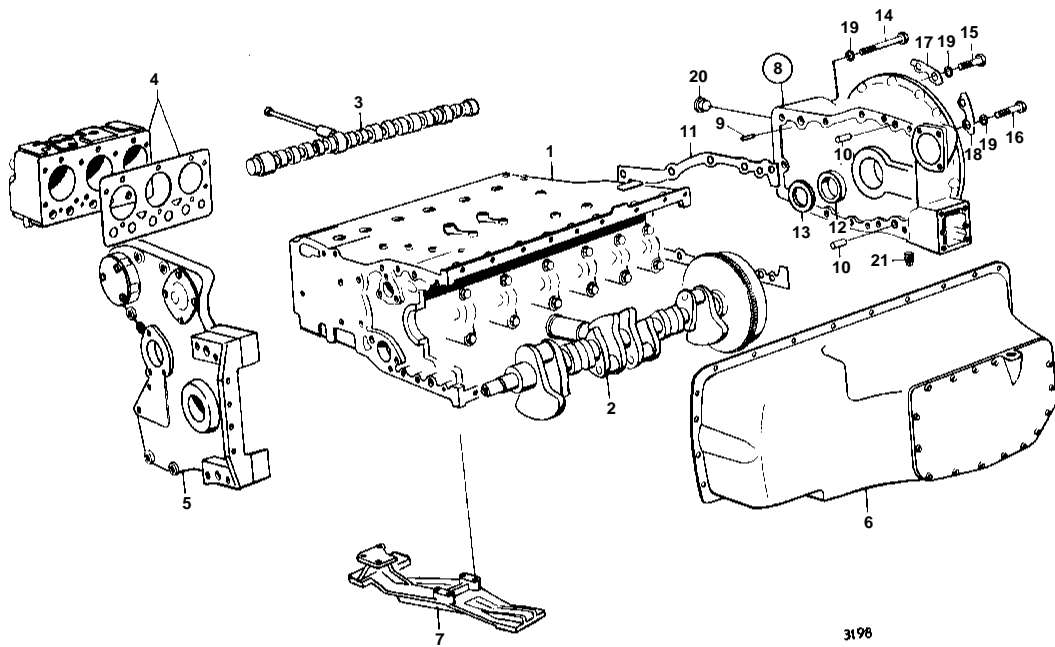

THAMD70B,AQD70BL

THAMD70B,AQD70BL

REF	PART NO.	QTY	DESCRIPTION	SEE SEC.
1		1	CYLINDER BLOCK	02A-0450
2		1	CRANKSHAFT AND RELATED PARTS	02A-0600
3		1	CAMSHAFT	02A-0800
4		2	CYLINDER HEAD	02A-1000
5		1	TIMING GEAR COVER AND GEARS	02A-1200
6		1	LUBRICATING SYSTEM	02A-1800
7		1	ENGINE MOUNTS	02A-2800
8	824082	1	Flywheel housing	
9	404069	1	· Setting indicator	
10	191171	2	Pin	
11	420167	1	Gasket	IK
12	471056	1	Seal	IK
13	821766	1	Spacer ring	
14	955581	2	Screw	
15	955580	6	Screw	
16	955583	2	Screw	
17	941466	2	Lock washer	
18	941464	2	Lock washer	
19	120196	10	Washer	
20	61822	1	Rubber plug	
21	952357	1	Plug	