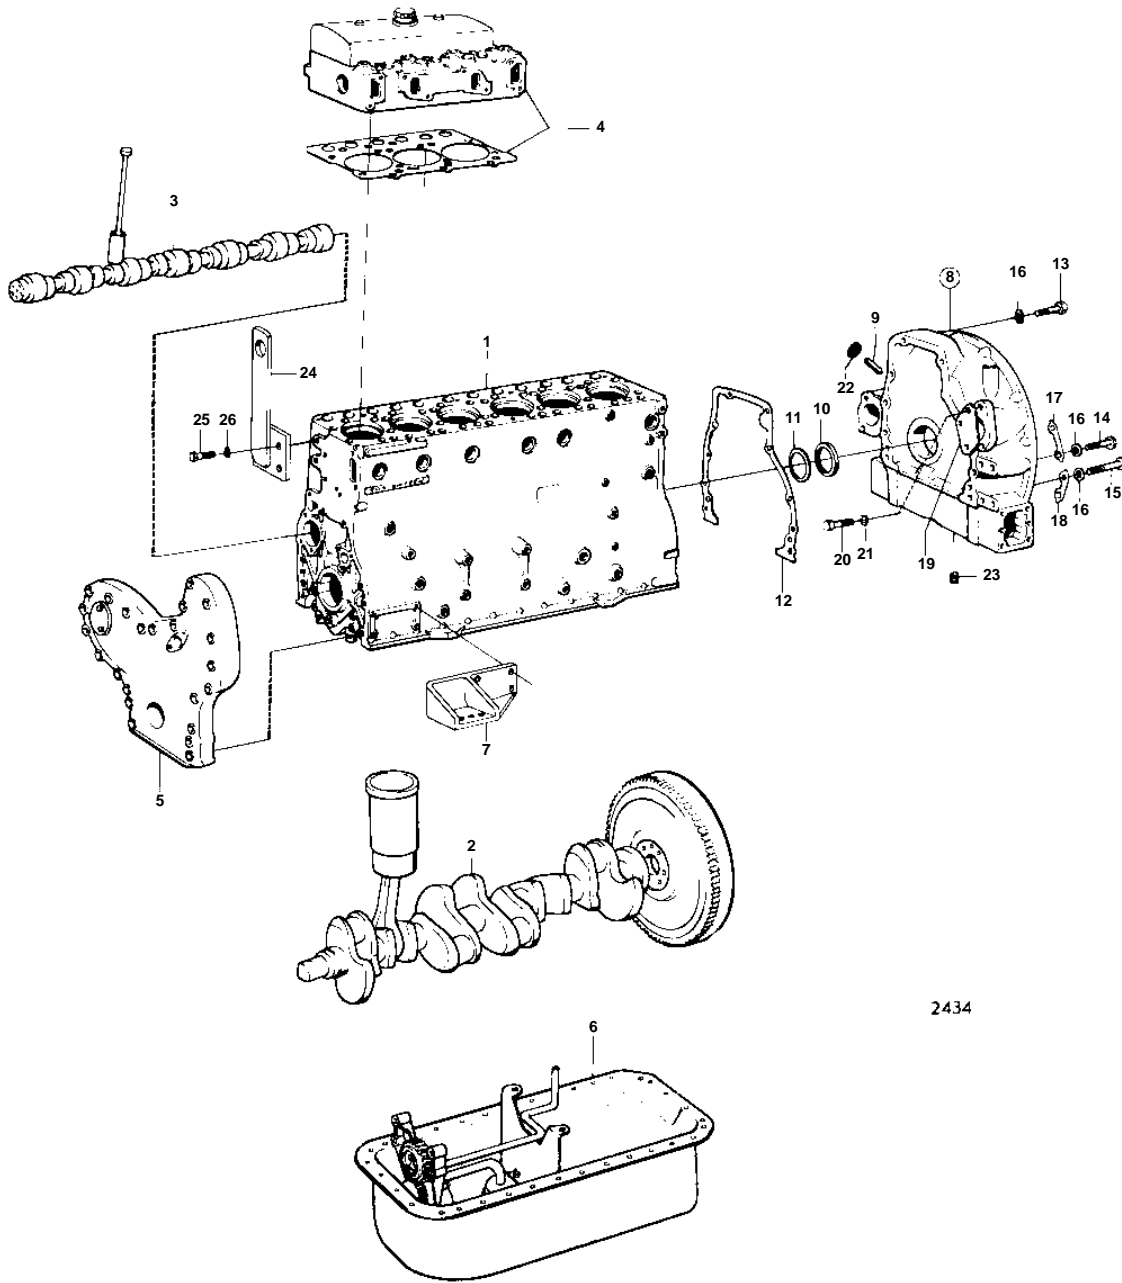

TAMD70B,AQD70B

TAMD70B,AQD70B

REF	PART NO.	QTY	DESCRIPTION	SEE SEC.	NOTES
1		1	CYLINDER BLOCK	02A-0300	
2		1	CRANKSHAFT AND RELATED PARTS	02A-0550	
					*
3		1	CAMSHAFT	02A-0700	
4		2	CYLINDER HEAD	02A-0900	
5		1	TIMING GEAR COVER AND GEARS	02A-1100	
					*
6		1	LUBRICATING SYSTEM	02A-1500	
				02A-1550	
7		1	ENGINE MOUNTS	02A-2650	
				02A-2700	
8	821790	1	Flywheel housing		
	847320	1	Flywheel housing		SEATING FOR ENGINE BRACKET PLACED ABOVE THE CENTRE LINE OF CRANKSHAFT.
9	404069	1	• Setting indicator		
10	471056	1	Seal		
11	821766	1	Spacer ring		
12	420167	1	Gasket	IK	
13	955581	2	Screw		
14	955580	6	Screw		
15	955583	2	Screw		
16	120196	10	Washer		
17	941466	2	Lock washer		
18	941464	2	Lock washer		
19	423081	1	Flange		
20	940133	3	Screw		
21	942336	3	Spring washer		
22	61822	1	Rubber plug		
23	952357	1	Plug		
24		1	LIFTING ARM		
25	955561	2	Screw		
26	940280	2	Spring washer		