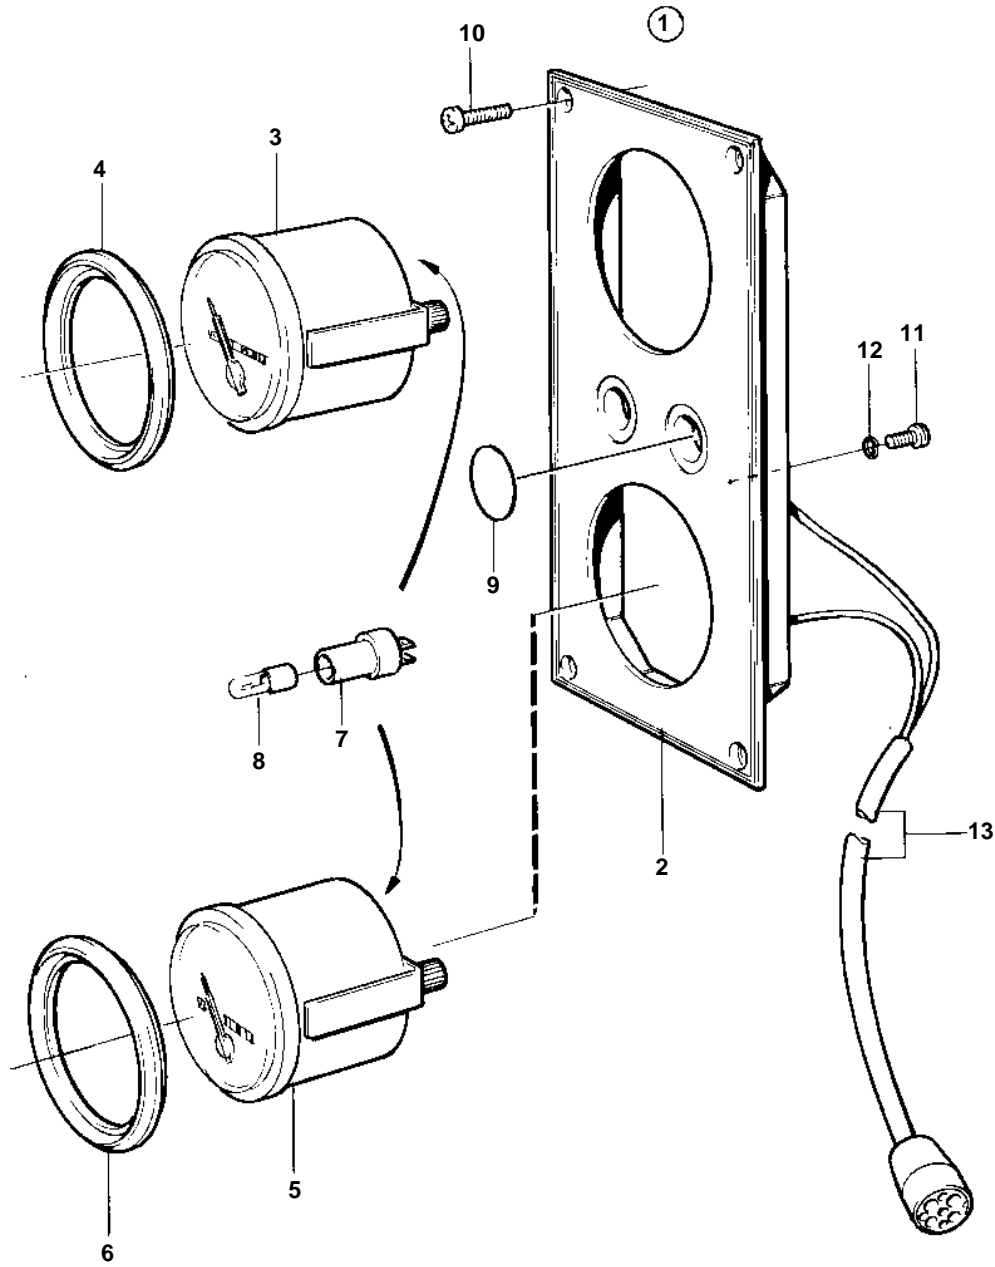

COMMON

7421

COMMON

REF	PART NO.	QTY	DESCRIPTION	NOTES
1	846847	1	Instrument panel	12V REPL BY 849940
2	828604	1	· Instrument panel	
3	828621	1	· Oil pressure gauge	12 V
4	828542	1	· Front ring	
5	828625	1	· Pressure gauge	12 V
6	828542	1	· Front ring	
7	808175	2	· Bulb socket	
8	19923	2	· Bulb	12 V
9	828607	2	· Cover plate	
10	828647	4	· Screw	
11	949947	1	· Screw	
12	941904	1	· Spring washer	
13		1	· CABLE UNIT	TURBO COMPRESSOR - REVERSE GEAR