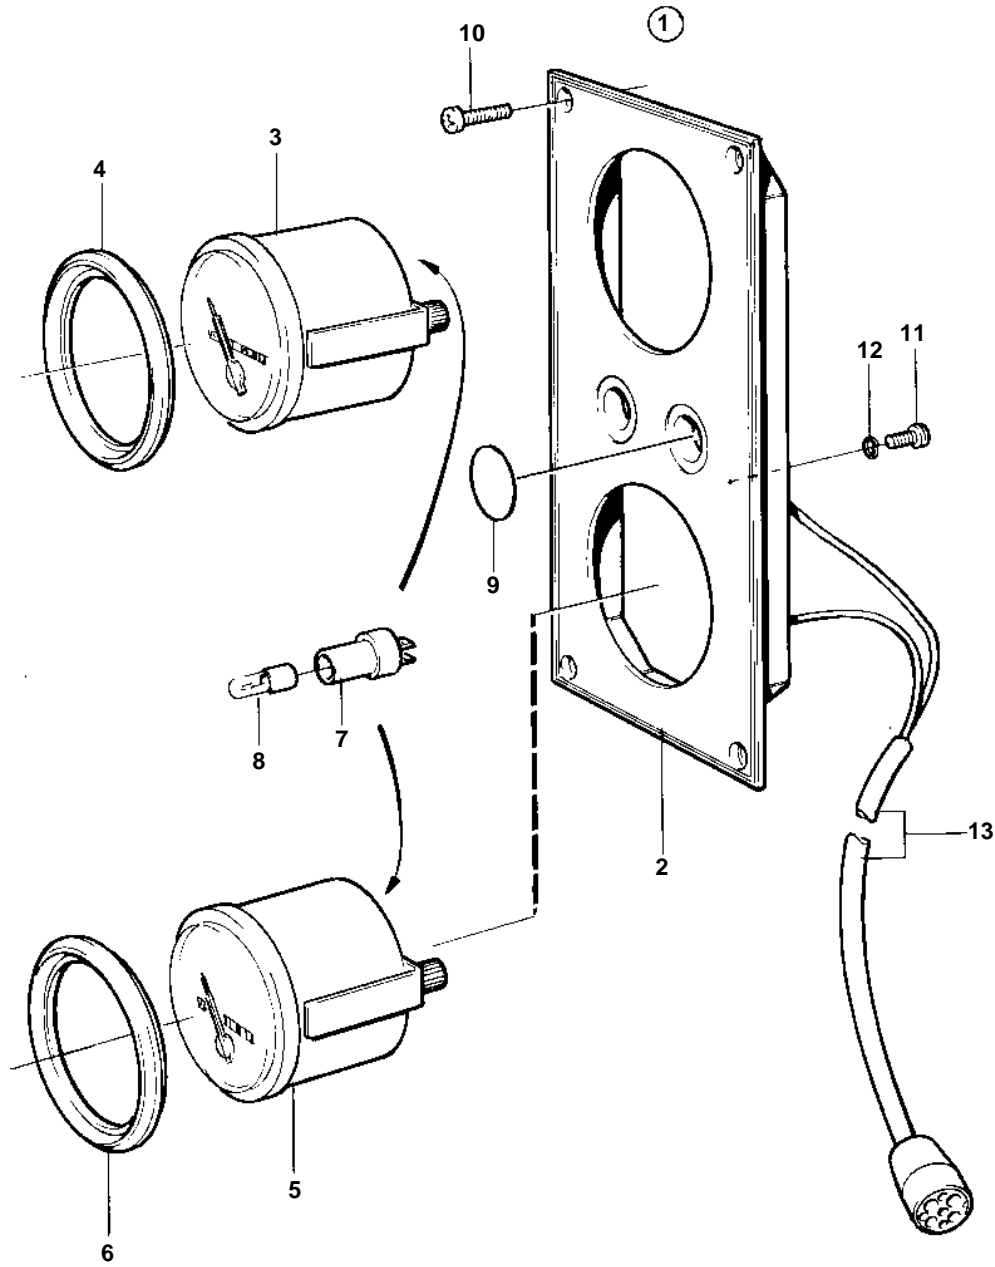

COMMON

7421

**COMMON**

REF	PART NO.	QTY	DESCRIPTION	NOTES
1	846803	1	Instrument panel	24V REPL BY 849939
2	828604	1	· Instrument panel	
3	828622	1	· Oil pressure gauge	24 V
4	828542	1	· Front ring	
5	828626	1	· Pressure gauge	24 V
6	828542	1	· Front ring	
7	808175	2	· Bulb socket	
8	182059	2	· Bulb	24 V
9	828607	2	· Cover plate	
10	828647	4	· Screw	
11	949947	1	· Screw	
12	941904	1	· Spring washer	
13		1	· CABLE UNIT	TURBO COMPRESSOR - REVERSE GEAR