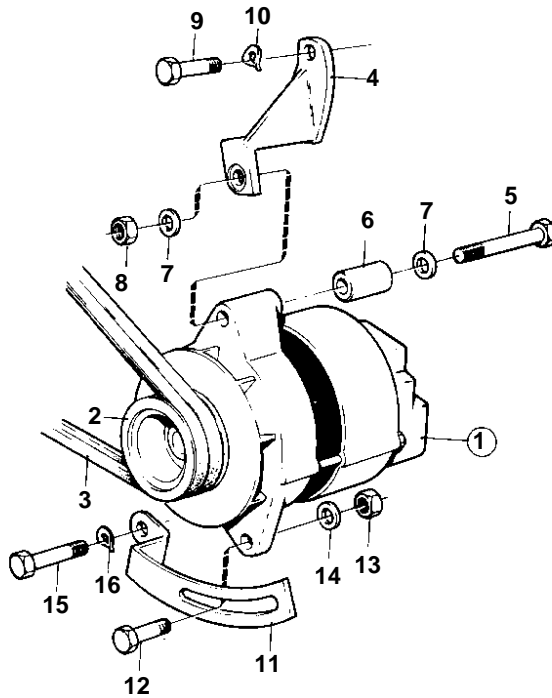

TAMD70B,AQD70B

7965

TAMD70B,AQD70B

REF	PART NO.	QTY	DESCRIPTION	SEE SEC.	NOTES
1	827348	1	Alternator		12V 38A
				030-1250	
	847604	1	Alternator		14V 35A
				030-1340	
	827349	1	Alternator		24V 25A
				030-1250	
	847561	1	Alternator		28V 30A
				030-1340	
2	822573	1	Pulley		FOR ALTERNATOR 827348 AND 827349
	841812	1	Pulley		FOR GENERATOR 847604 AND 847561
3	958350	1	V-belt set		
4	824333	1	Bracket		
5	959806	1	Screw		
6	824334	1	Spacer sleeve		
7	955896	2	Washer		
8	950355	1	Nut		
9	940161	2	Screw		
10	941907	2	Spring washer		
11	838073	1	Tensioner		
12	940186	1	Screw		
13	950353	1	Lock nut		
14	191172	1	Washer		
15	955533	1	Screw		
16	941907	1	Spring washer		
17	847605	1	Regulator		12V MO-XXXX/26391
18	847605	1	Regulator		12V MOXXXX/26392-
19	950031	3	Screw		
20	956076	2	Screw		
21	941906	3	Spring washer		
22	941905	2	Spring washer		
23	4803292	1	Charge regulator		24V
23A	845976	1	Cable trunk		
24	956092	3	Screw		
25	941906	6	Spring washer		
26	956091	3	Screw		
27	899709	3	Vibration damper		
28	824354	1	Bracket		
29	940186	2	Screw		
30	941907	2	Spring washer		
31	823649	1	Protecting plate		