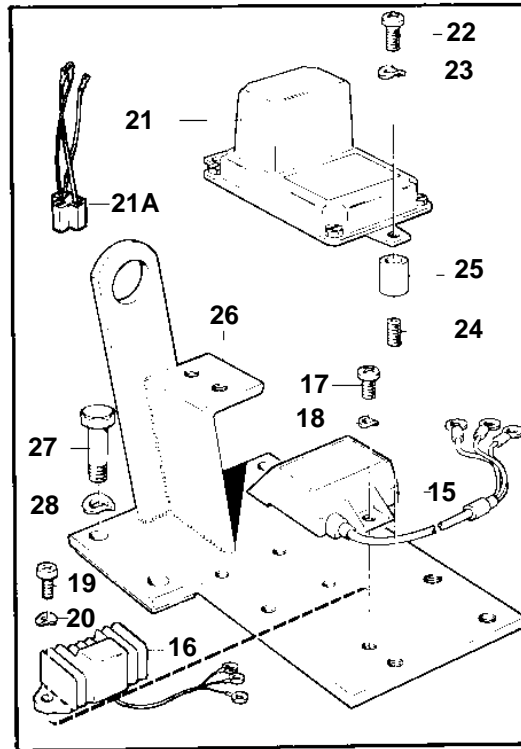

THAMD70B,AQD70BL

7803

THAMD70B,AQD70BL

| REF | PART NO. | QTY | DESCRIPTION               | SEE SEC. | NOTES                            |
|-----|----------|-----|---------------------------|----------|----------------------------------|
| 1   | 827348   | 1   | Alternator                |          | 12V 38A                          |
|     |          |     |                           | 030-1250 |                                  |
|     | 847604   | 1   | Alternator                |          | 14V 35A                          |
|     |          |     |                           | 030-1340 |                                  |
|     | 827349   | 1   | Alternator                |          | 24V 25A                          |
|     |          |     |                           | 030-1250 |                                  |
|     | 847561   | 1   | Alternator                |          | 28V 30A                          |
|     |          |     |                           | 030-1340 |                                  |
| 2   | 822573   | 1   | Pulley                    |          | FOR ALTERNATOR 827348 AND 827349 |
|     | 841812   | 1   | Pulley                    |          | FOR GENERATOR 847604 AND 847561  |
| 3   | 958355   | 1   | V-belt set                |          |                                  |
| 4   | 836134   | 1   | Bracket                   |          |                                  |
| 5   | 959803   | 1   | Screw                     |          |                                  |
| 6   | 941909   | 1   | Spring washer             |          |                                  |
| 7   | 955528   | 2   | Screw                     |          |                                  |
| 8   | 941907   | 2   | Spring washer             |          |                                  |
| 9   | 836135   | 1   | Tensioner                 |          |                                  |
| 10  | 940186   | 1   | Screw                     |          |                                  |
| 11  | 950353   | 1   | Lock nut                  |          |                                  |
| 12  | 191172   | 1   | Washer                    |          |                                  |
| 13  | 955532   | 1   | Screw                     |          |                                  |
| 14  | 941907   | 1   | Spring washer             |          |                                  |
| 15  | 847605   | 1   | Regulator, CHARGING RELAY |          | 12V<br>MO-XXXX/26391             |
| 16  | 847605   | 1   | Regulator                 |          | 12V MOXXXX/26392-                |
| 17  | 950031   | 3   | Screw                     |          |                                  |
| 18  | 941906   | 3   | Spring washer             |          |                                  |
| 19  | 956076   | 2   | Screw                     |          |                                  |
| 20  | 941905   | 2   | Spring washer             |          |                                  |
| 21  | 4803292  | 1   | Charge regulator          |          | 24V                              |
| 21A | 845976   | 1   | Cable trunk               |          |                                  |
| 22  | 955268   | 3   | Screw                     |          |                                  |
| 23  | 941906   | 3   | Spring washer             |          |                                  |
| 24  | 962927   | 3   |                           |          |                                  |
| 25  | 899709   | 3   | Vibration damper          |          |                                  |
| 26  | 836723   | 1   | Bracket                   |          |                                  |
| 27  | 955562   | 2   | Screw                     |          | L = 38 MM                        |
|     | 955566   | 2   | Screw                     |          | L = 64 MM                        |
| 28  | 940280   | 4   | Spring washer             |          |                                  |