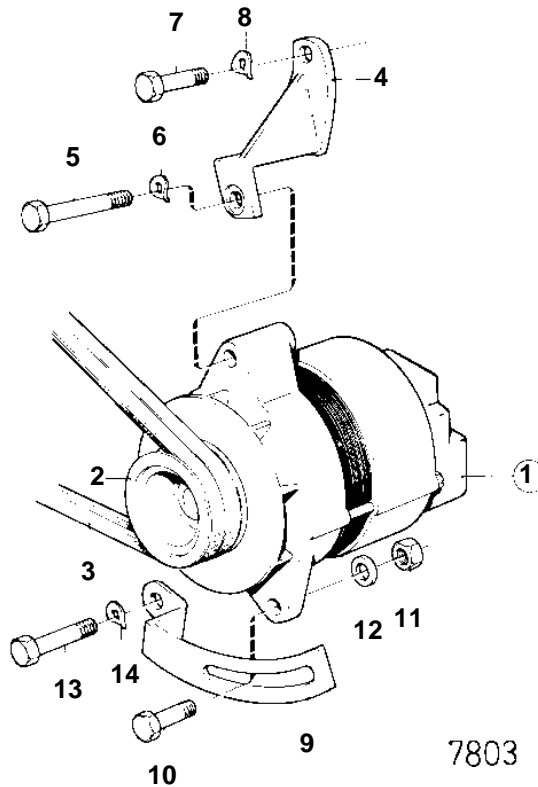

THAMD70B,AQD70BL

7803

THAMD70B,AQD70BL

| REF | PART NO. | QTY | DESCRIPTION               | SEE SEC. | NOTES                            |
|-----|----------|-----|---------------------------|----------|----------------------------------|
| 1   | 827348   | 1   | Alternator                |          | 12V 38A                          |
|     |          |     |                           | 030-1250 |                                  |
|     | 847604   | 1   | Alternator                |          | 14V 35A                          |
|     |          |     |                           | 030-1340 |                                  |
|     | 827349   | 1   | Alternator                |          | 24V 25A                          |
|     |          |     |                           | 030-1250 |                                  |
|     | 847561   | 1   | Alternator                |          | 28V 30A                          |
|     |          |     |                           | 030-1340 |                                  |
| 2   | 822573   | 1   | Pulley                    |          | FOR ALTERNATOR 827348 AND 827349 |
|     | 841812   | 1   | Pulley                    |          | FOR GENERATOR 847604 AND 847561  |
| 3   | 958355   | 1   | V-belt set                |          |                                  |
| 4   | 836134   | 1   | Bracket                   |          |                                  |
| 5   | 959803   | 1   | Screw                     |          |                                  |
| 6   | 941909   | 1   | Spring washer             |          |                                  |
| 7   | 955528   | 2   | Screw                     |          |                                  |
| 8   | 941907   | 2   | Spring washer             |          |                                  |
| 9   | 836135   | 1   | Tensioner                 |          |                                  |
| 10  | 940186   | 1   | Screw                     |          |                                  |
| 11  | 950353   | 1   | Lock nut                  |          |                                  |
| 12  | 191172   | 1   | Washer                    |          |                                  |
| 13  | 955532   | 1   | Screw                     |          |                                  |
| 14  | 941907   | 1   | Spring washer             |          |                                  |
| 15  | 847605   | 1   | Regulator, CHARGING RELAY |          | 12V<br>MO-XXXX/26391             |
| 16  | 847605   | 1   | Regulator                 |          | 12V MOXXXX/26392-                |
| 17  | 950031   | 3   | Screw                     |          |                                  |
| 18  | 941906   | 3   | Spring washer             |          |                                  |
| 19  | 956076   | 2   | Screw                     |          |                                  |
| 20  | 941905   | 2   | Spring washer             |          |                                  |
| 21  | 4803292  | 1   | Charge regulator          |          | 24V                              |
| 21A | 845976   | 1   | Cable trunk               |          |                                  |
| 22  | 955268   | 3   | Screw                     |          |                                  |
| 23  | 941906   | 3   | Spring washer             |          |                                  |
| 24  | 962927   | 3   |                           |          |                                  |
| 25  | 899709   | 3   | Vibration damper          |          |                                  |
| 26  | 836723   | 1   | Bracket                   |          |                                  |
| 27  | 955562   | 2   | Screw                     |          | L = 38 MM                        |
|     | 955566   | 2   | Screw                     |          | L = 64 MM                        |
| 28  | 940280   | 4   | Spring washer             |          |                                  |