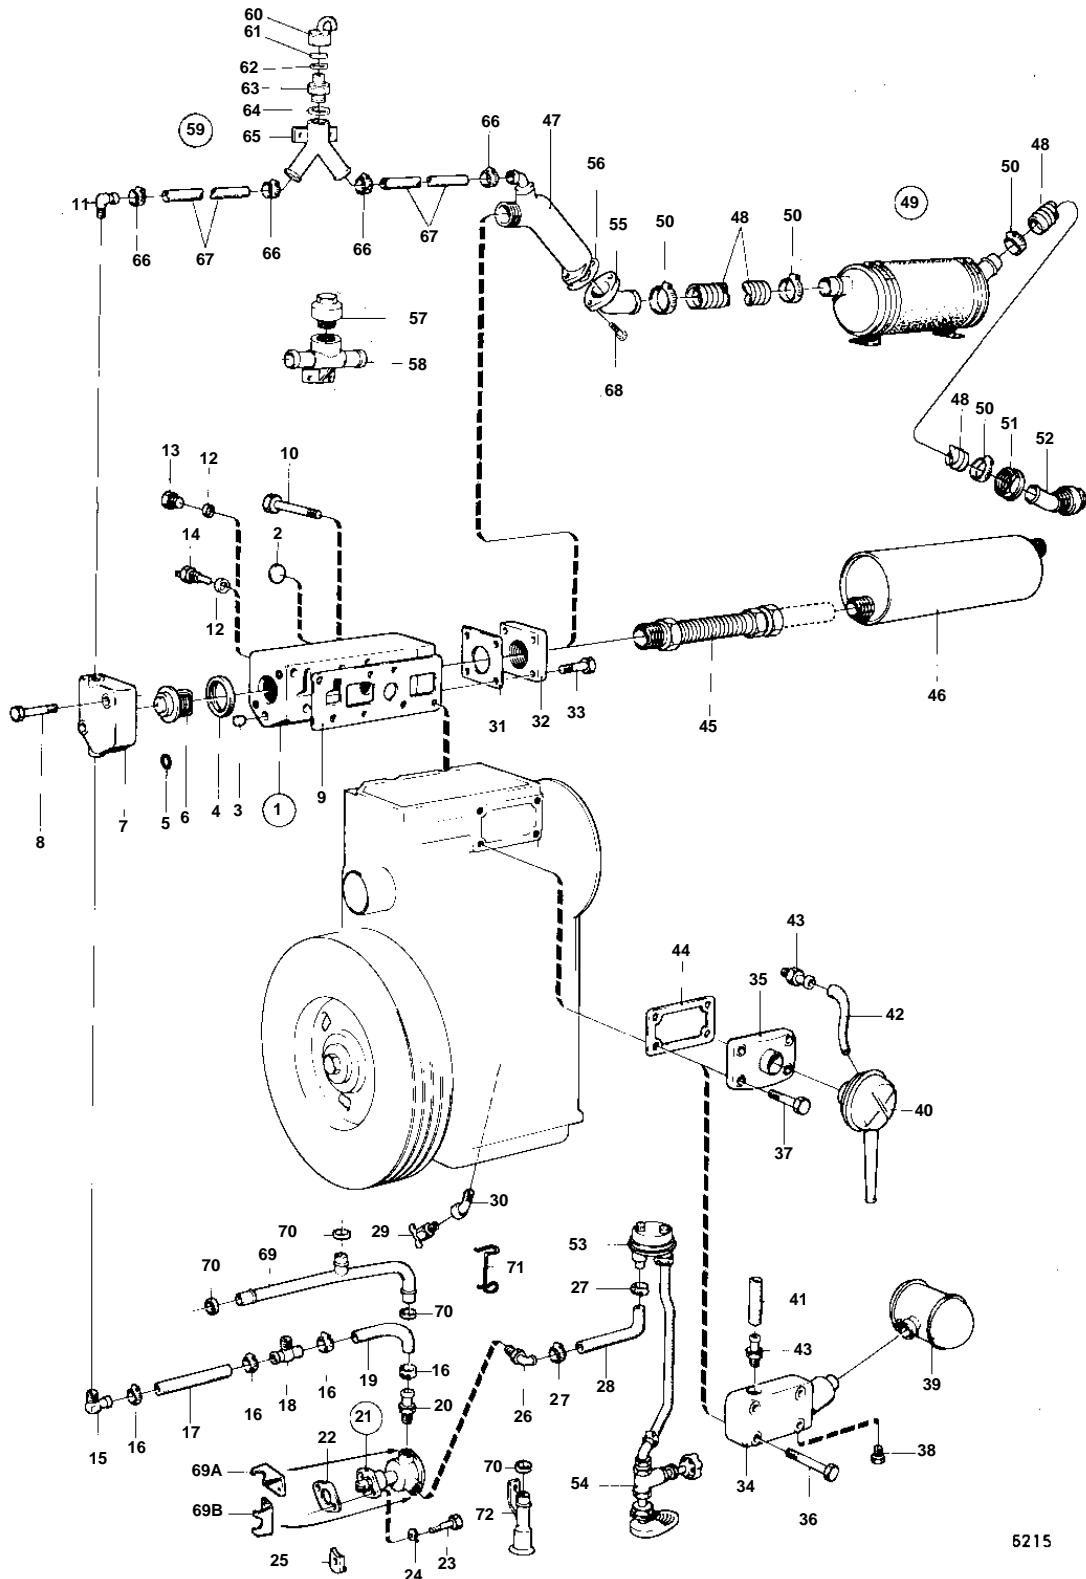

MD6,MD7A,MD7B

6215

MD6,MD7A,MD7B

REF	PART NO.	QTY	DESCRIPTION	SEE SEC.	NOTES
1	840211	1	Exhaust pipe		
2	192211	2	· Plug		D = 35 MM
	192426	1	· Plug		D = 26 MM
3	3848797	1	· Plug		
4	416033	1	Sealing ring	IK	(418361)
5	955989	1	O-ring	IK	
6	829812	1	Thermostat		62%Z9C
7	3875367	1	Cover		
8	955299	2	Screw		
9	3875382	1	Gasket	IK	
10	940129	4	Screw		
11	801197	1	Hose attachment		
12	957181	1	Gasket	IK	
13	960632	1	Plug		ALT
14		1	TEMPERATURE SENDER		ALT, SEE GROUP 3
		1	TEMP CONTACT		ALT, SEE GROUP 3
15	945343	1	Elbow union		
16	943471	4	Hose clamp		(951787)
17	943416	X	Rubber hose		L = 190 MM
18	840002	1	Hose attachment		
19	3875787	1	Hose		
20	803376	1	Hose attachment		
21	833883	1	Water pump	02B-0600	
22	955998	1	O-ring	IK	
23	955295	2	Screw		
24	941907	2	Spring washer		
25	833878	2	Clamp		
26	801202	1	Hose attachment		
27	943472	2	Hose clamp		
28	943368	X	Rubber hose		L = 200 MM
29	807036	1	Tap		EARLY TYPE
	840292	1	Tap		MO 8511-8544, 9345-
30	807079	1	Nipple		EARLY TYPE
31	3875050	1	Gasket	IK	
32	3875051	1	Flange	02B-0450	
33	955296	4	Screw		
35	840021	1	Inlet pipe		MO 1303-
37	940142	4	Screw		MO 1303-