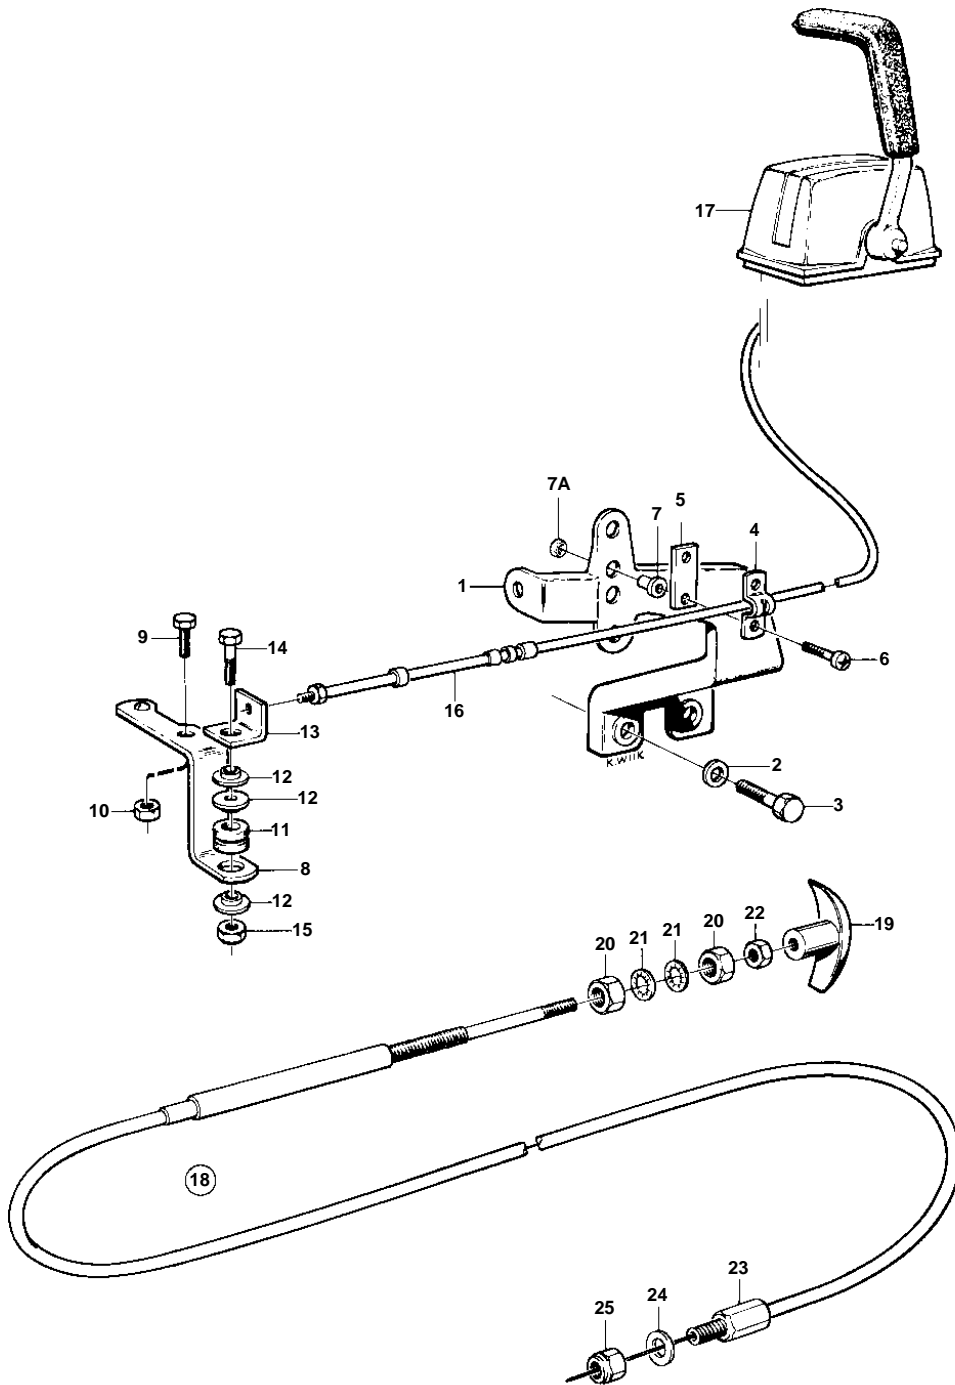

TMD40A, TMD40B, TMD40C

6370

TMD40A,TMD40B,TMD40C

REF	PART NO.	QTY	DESCRIPTION	NOTES
1	842996	1	Bracket	
2	960148	2	Washer	SEE GROUP 2C
3	955318	2	Screw	SEE GROUP 2C
4	819067	1	Brace	
5	819068	1	Washer	
6	956079	2	Screw	
7	843108	2	Bushing	
7A	963104	2	Nut	MO 28434-
8	843104	1	Lever	
9	955270	1	Screw	
10	946035	1	Lock nut	
11	843109	1	Bushing	
12	843105	3	Spacer washer	
13	843106	1	Anchorage	
14	955274	1	Screw	
15	946035	1	Lock nut	
16		1	CONTROL CABLE	SEE GROUP 9
17		1	CONTROL	SEE GROUP 9
18	818478	1	Control	L = 3300 MM
	818470	1	Control cable	L = 6900 MM
19	829241	1	· Handle	
20	955857	2	· Nut	
21	955950	2	· Lock washer	
22	955844	1	· Nut	
23	829070	1	Cable lock	
24	955894	2	Washer	
25	950363	1	Nut	