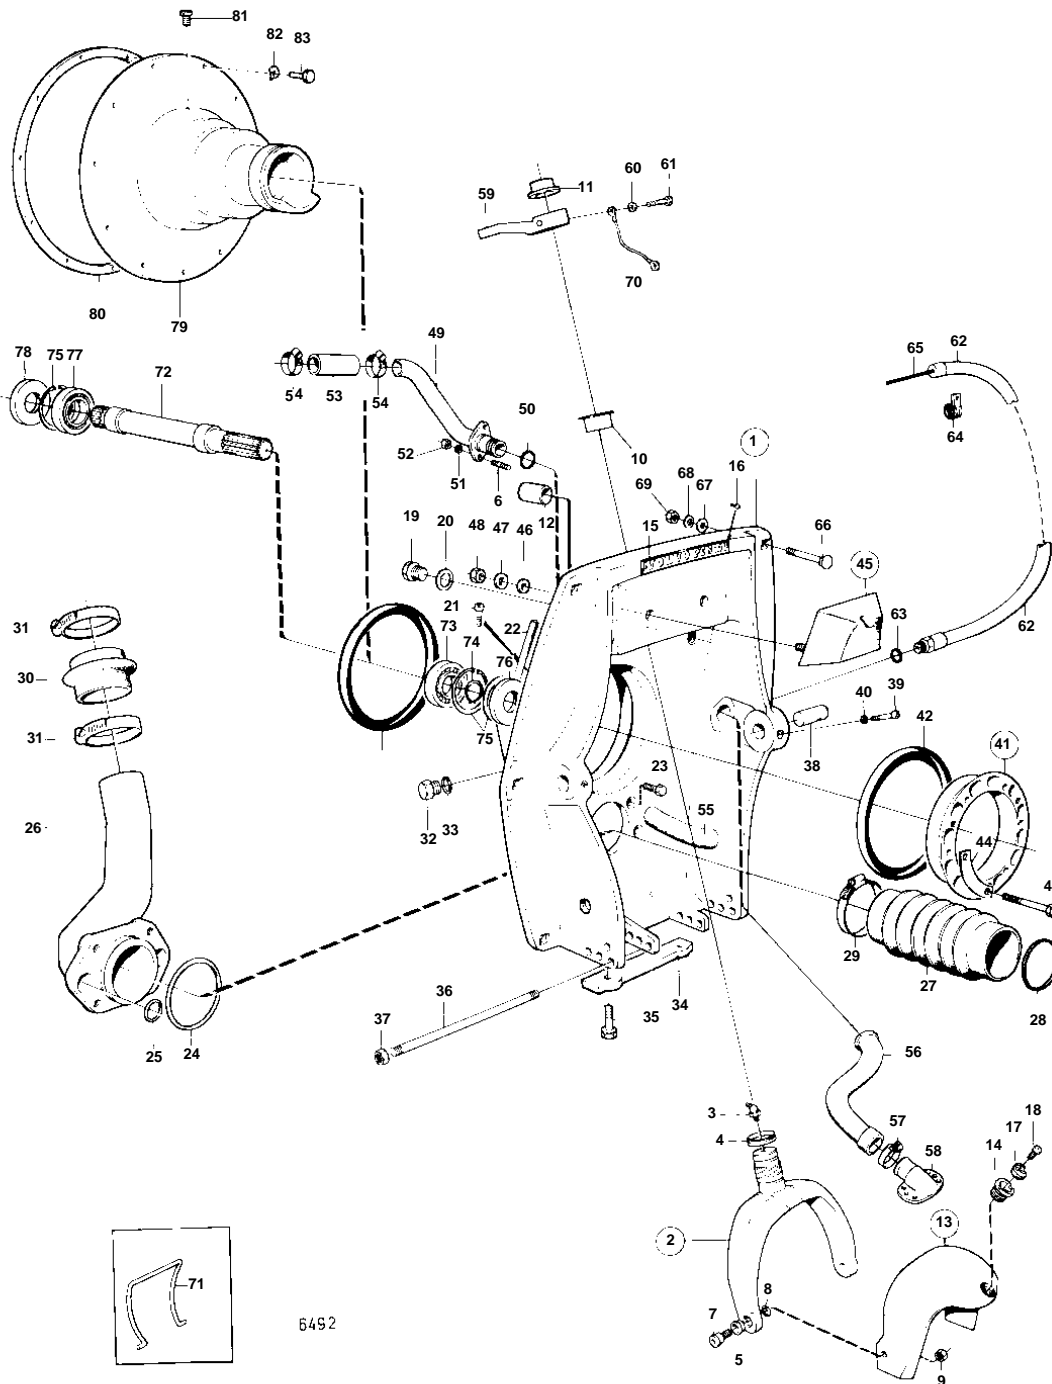

AQAD40B

AQAD40B

REF	PART NO.	QTY	DESCRIPTION	SEE SEC.	NOTES
1	875672	1	Shield		
2	839441	1	• Steering yoke		
3	914169	1	• • Lubricating nipple		
4	839195	1	• • Ring	IK	
			• • Bulletin 48-23	48-23-EN	Seal Ring
5	814640	2	• • Bushing		
6	941872	2	• Stud		
7	897798	2	• Shoulder screw		
8	897244	2	• Washer		
9	943152	2	• Nut		
10	853863	1	• Bushing		(853496)
11	853864	1	• Bushing		(853497)
12	850653	1	• Bushing		SEE GROUP 6
13	851267	1	• Protective helmet		
14	851262	1	• • Bushing		REPL BY 853048. FOR BEARING PIN WITH 2 BOLTS.
	853048	1	• • Bushing		FOR BEARING PIN WITH 2 BOLTS.
15	832608	1	• Sign		
16	804269	2	• Drive screw		
17	852705	1	Pivot pin		
18	941807	2	Screw		
19	897744	1	Plug		
20	897745	1	Gasket	IK	
21	956568	2	Screw		SEE GROUP 9
22	897726	1	Sealing strip		
23	959967	4	Screw		
24	925256	1	O-ring	IK	
25	925255	4	O-ring	IK	
26	842962	1	Exhaust grommet		
27	875848	1	Bellows kit		
		1	• BELLOWS		
28		9	• • RING		
29	961675	2	• Hose clamp		
30	843228	1	Exhaust hose		SEE GROUP 2B
31	943483	2	Hose clamp		SEE GROUP 2B
32	897744	1	Plug		
33	897745	1	Gasket	IK	
34	832598	1	Zinc electrode		
35	959438	2	Screw		
36	814301	1	Adjuster pin		
37	814357	2	Flange nut		
38	853175	2	Pivot pin		(897831)
39	941873	2	Screw		
40	941670	2	Washer		
41	843626	1	Clamping ring kit		
42	813967	2	• Rubber ring		
43	191844	6	• Screw		
44	806624	3	• Striker plate		
45	875531	1	Rubber cushion		
46	832565	2	• Gasket		
47	940097	2	• Washer		(960142)
48	950364	2	• Nut		
49	850729	1	Grommet		
50	925063	1	O-ring		
51	955893	2	Washer		
52	950352	2	Lock nut		
53	941799	X	Hose		L = 400 MM
54	961670	2	Hose clamp		SEE GROUP 2B
55	843235	2	Rubber hook		
56	875822	1	Hose kit		(897599)
		1	• HOSE		
57	853548	2	• Hose clamp		(961668)
58	851766	1	Hose connection		SEE GROUP 4C