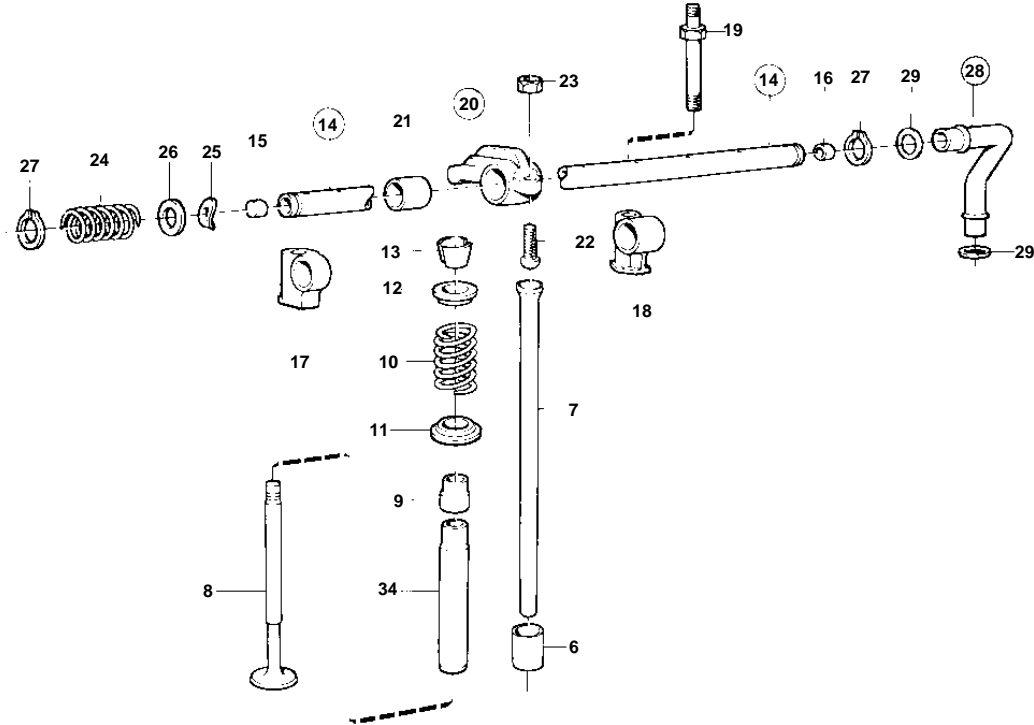

MD31A,TMD31B,TAMD31B,AD31B

11479

MD31A,TMD31B,TAMD31B,AD31B

REF	PART NO.	QTY	DESCRIPTION	SEE SEC.	NOTES
1	838630	1	Camshaft		
2	1542221	1	· Spacer washer		
3	910116	1	· Key		
4	838892	1	Bracket		
5	946440	2	Flange screw		
6	1542208	8	Tappet		
7	838636	8	Push rod		
8	838637	4	Inlet valve		
	838638	4	Exhaust valve		
9	859171	8	Valve stem seal		
10	1545198	8	Valve spring		
11	1332137	8	Valve spring washer		
12	838639	8	Spring washer		
13	1677875	16	Valve collet		(465284)
14	838641	1	Rocker arm shaft		
15	955083	1	· Cap plug		
16	840444	1	· Sleeve		
17	838726	1	Bearing bracket		
18	838647	3	Bearing bracket		
19	838732	4	Stud		
20	418301	4	Rocker arm		NO. 1,3,5,7
	418298	4	Rocker arm		NO. 2,4,6,8
21	418297	4	· Bushing		
22	418286	4	· Ball stud		
23	921781	4	· Nut		
24	411139	3	Spring		
25	840686	2	Washer		
26	400722	2	Washer		
27	914456	2	Lock ring		
28	860686	1	Intermediate pipe		
29	969198	2	· O-ring		
30	1542034	1	Gear		
31	1542223	1	Washer		
32	965193	1	Screw		
33	1542067	5	Bushing	02A-1300	
34	419653	8	Valve guide	02A-1000	