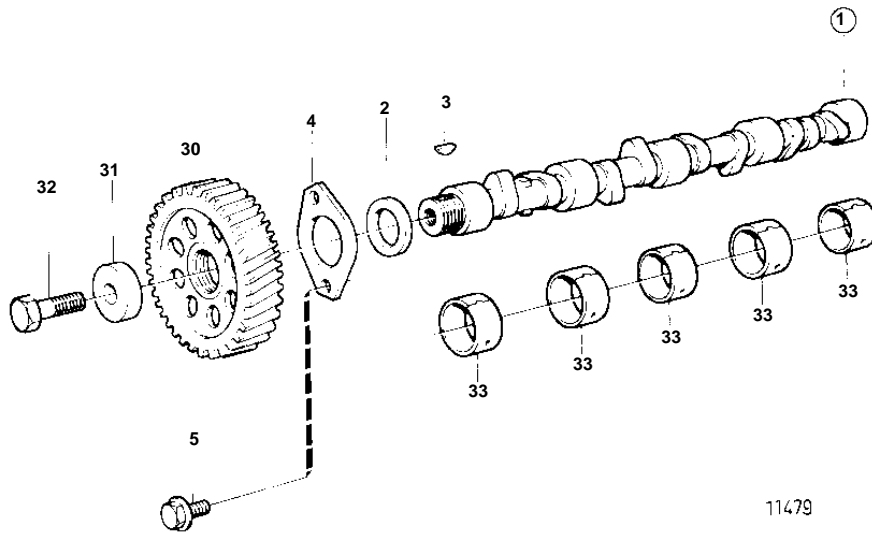

MD31A,TMD31B,TAMD31B,AD31B

11479

MD31A,TMD31B,TAMD31B,AD31B

REF	PART NO.	QTY	DESCRIPTION	SEE SEC.	NOTES
1	838630	1	Camshaft		
2	1542221	1	· Spacer washer		
3	910116	1	· Key		
4	838892	1	Bracket		
5	946440	2	Flange screw		
6	1542208	8	Tappet		
7	838636	8	Push rod		
8	838637	4	Inlet valve		
	838638	4	Exhaust valve		
9	859171	8	Valve stem seal		
10	1545198	8	Valve spring		
11	1332137	8	Valve spring washer		
12	838639	8	Spring washer		
13	1677875	16	Valve collet		(465284)
14	838641	1	Rocker arm shaft		
15	955083	1	· Cap plug		
16	840444	1	· Sleeve		
17	838726	1	Bearing bracket		
18	838647	3	Bearing bracket		
19	838732	4	Stud		
20	418301	4	Rocker arm		NO. 1,3,5,7
	418298	4	Rocker arm		NO. 2,4,6,8
21	418297	4	· Bushing		
22	418286	4	· Ball stud		
23	921781	4	· Nut		
24	411139	3	Spring		
25	840686	2	Washer		
26	400722	2	Washer		
27	914456	2	Lock ring		
28	860686	1	Intermediate pipe		
29	969198	2	· O-ring		
30	1542034	1	Gear		
31	1542223	1	Washer		
32	965193	1	Screw		
33	1542067	5	Bushing	02A-1300	
34	419653	8	Valve guide	02A-1000	