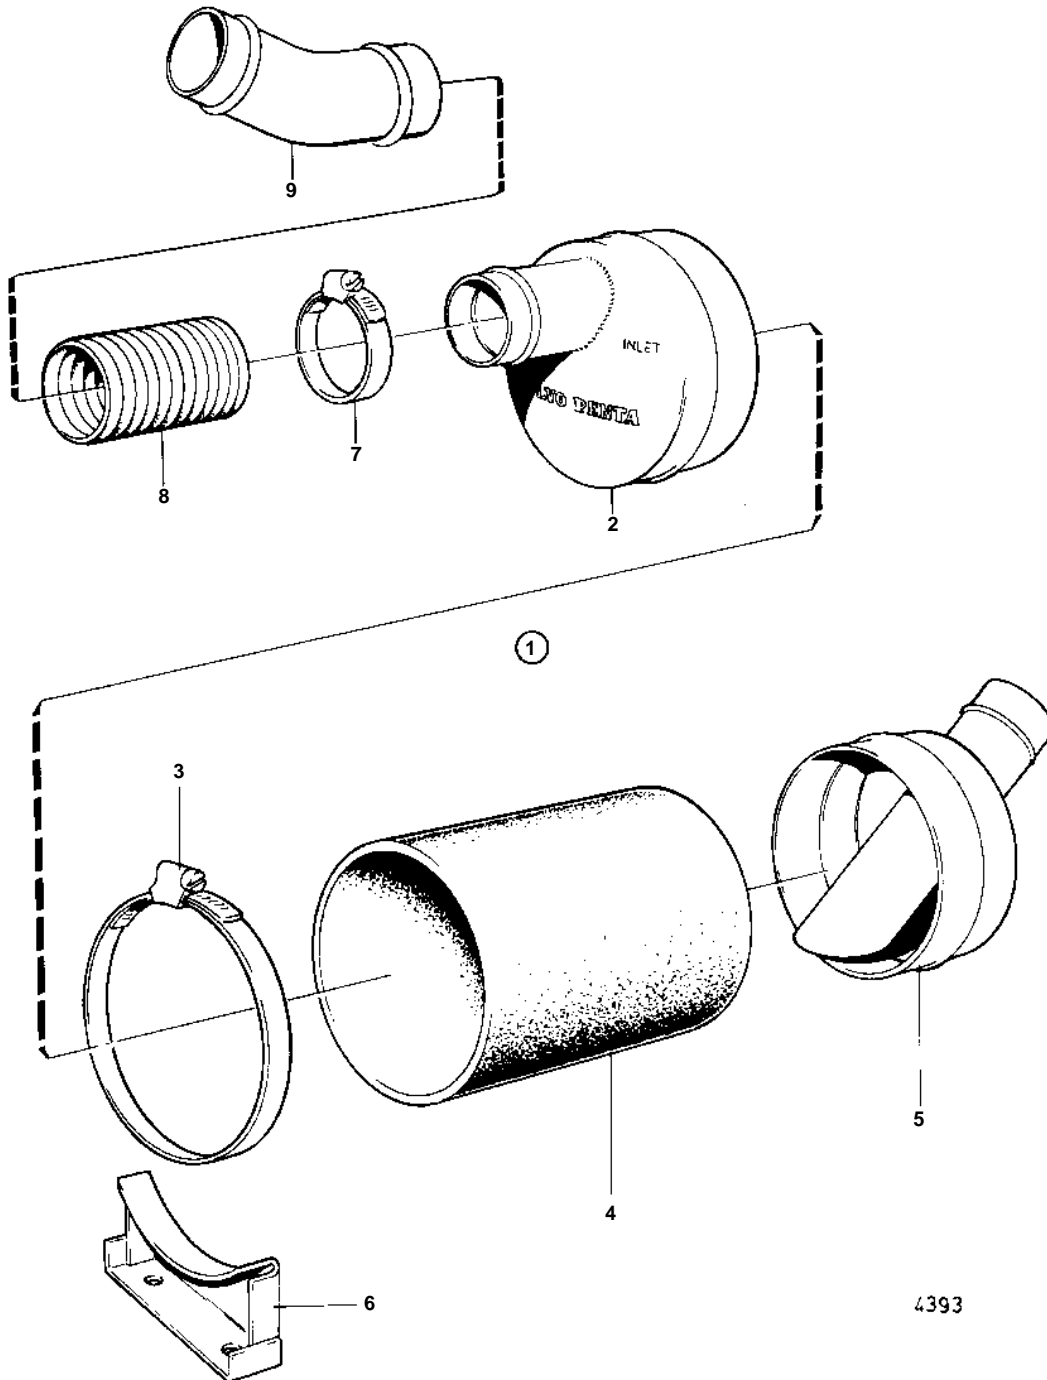

COMMON

4393

COMMON

REF	PART NO.	QTY	DESCRIPTION	NOTES
1	842768	1	Muffler	
2		1	· COVER	
3	949000	1	· Clamp	
4	842766	1	· Hose	
5		1	· COVER	
6	842767	1	· Bracket	
7	961675	X	Hose clamp	
8	828729	X	Exhaust hose	(828303)
9	843287	1	Riser	