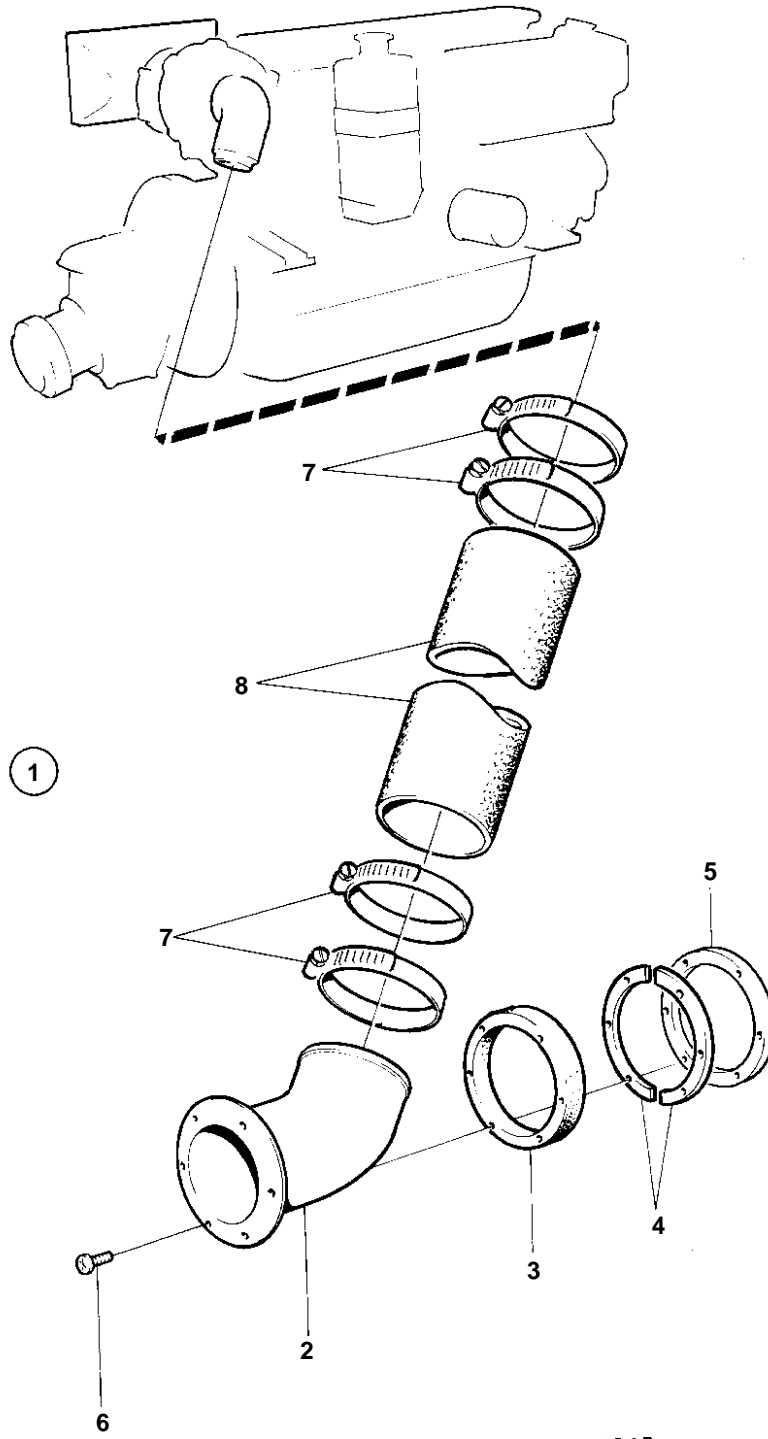

TMD30A,TAMD30A

TMD30A,TAMD30A

REF	PART NO.	QTY	DESCRIPTION	NOTES
1	828295	1	Hull fitting	
2		1	· EXHAUST GROMMET	
3	828293	1	· Expander	
4		2	· WASHER	EARLY TYPE (828294). REPLACED BY 828412.
5	828412	1	· Washer	LATE TYPE
6	828410	6	· Screw	
7	961675	4	· Hose clamp	
8	828729	X	Exhaust hose	(828303)