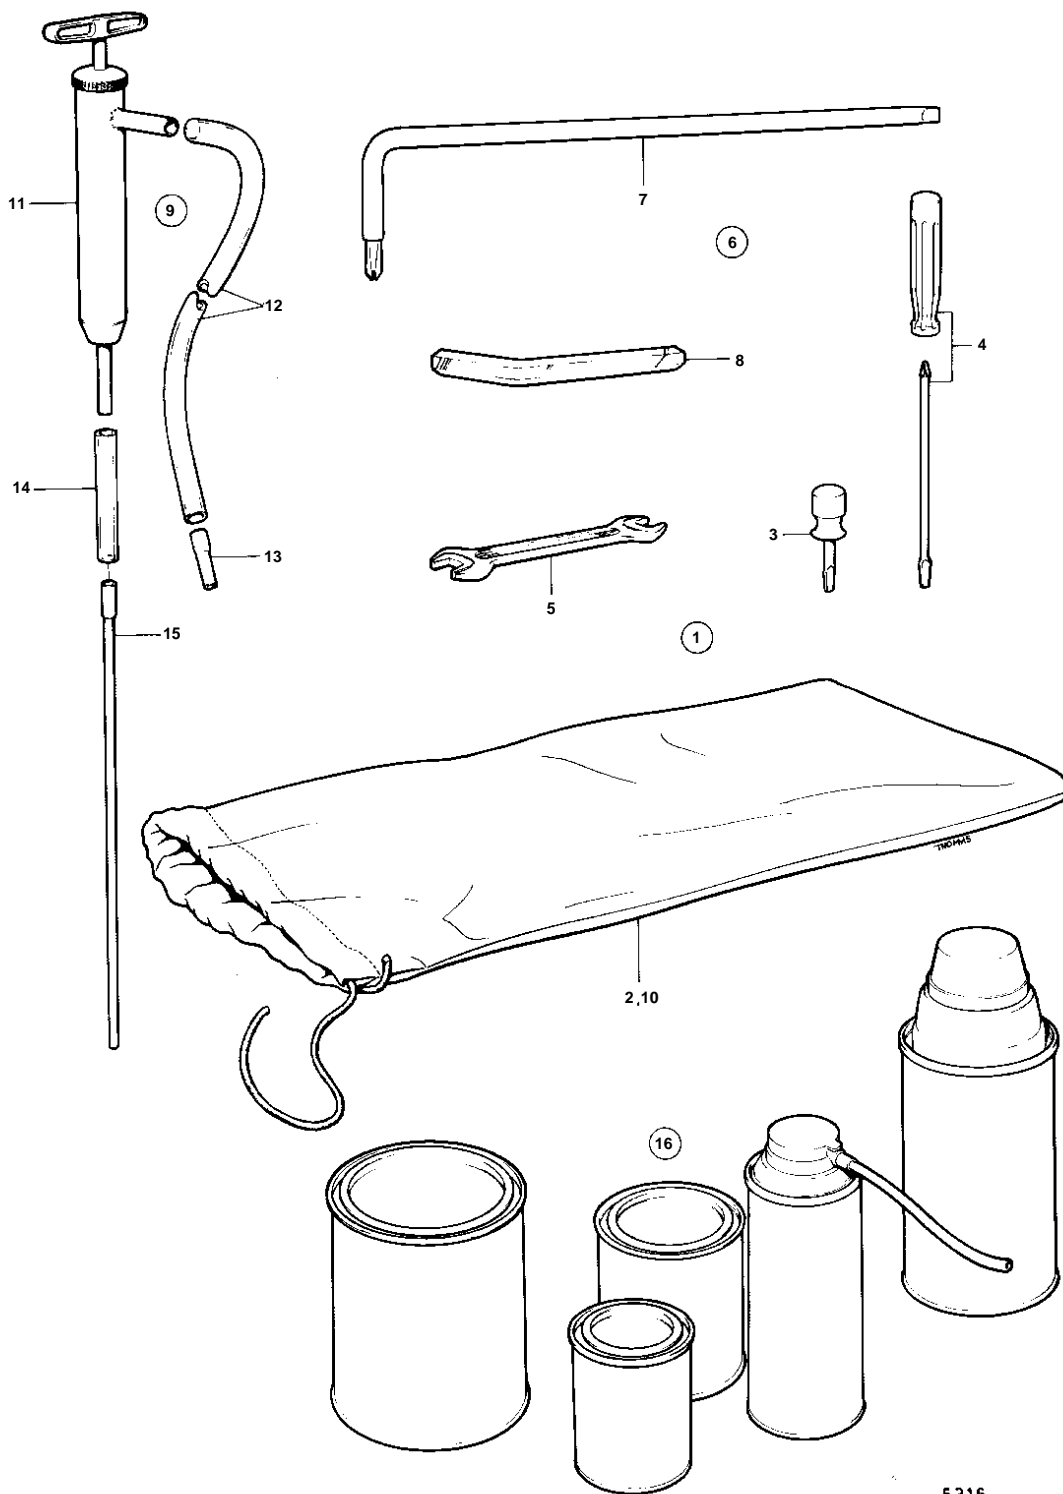

MD30A,TMD30A,AQAD30A,TAMD30A

MD30A,TMD30A,AQAD30A,TAMD30A

REF	PART NO.	QTY	DESCRIPTION	SEE SEC.	NOTES
1	844636	1	Tool kit		
2	844642	1	· Tool bag		
3	841044	1	· Screwdriver		
4	963929	1	· Screwdriver		
5	843929	1	· Open-end wrench		8 - 10MM
	210056	1	· Open-end wrench		11 - 12MM
	841252	1	· Open-end wrench		13 - 16MM
	962053	1	· Open-end wrench		13 - 17MM
	962060	1	· Open-end wrench		14 - 17MM
	962054	1	· Open-end wrench		19 - 22MM
6	841045	1	Tool kit		
7	834980	1	· Screwdriver		
8	914675	1	· Allen wrench		1/4"
	914677	1	· Allen wrench		3/8"
9	875117	1	Oil bilge pump		
10	809863	1	· Bearing		
11		1	· OIL BILGE PUMP		
12	806282	1	· Hose		L = 1000 MM
13	841046	1	· Hose		
14	941405	1	· Hose		L = 100 MM
15	835964	1	· Tube		L = 711 MM
16			· CHEMICALS	090-1600	