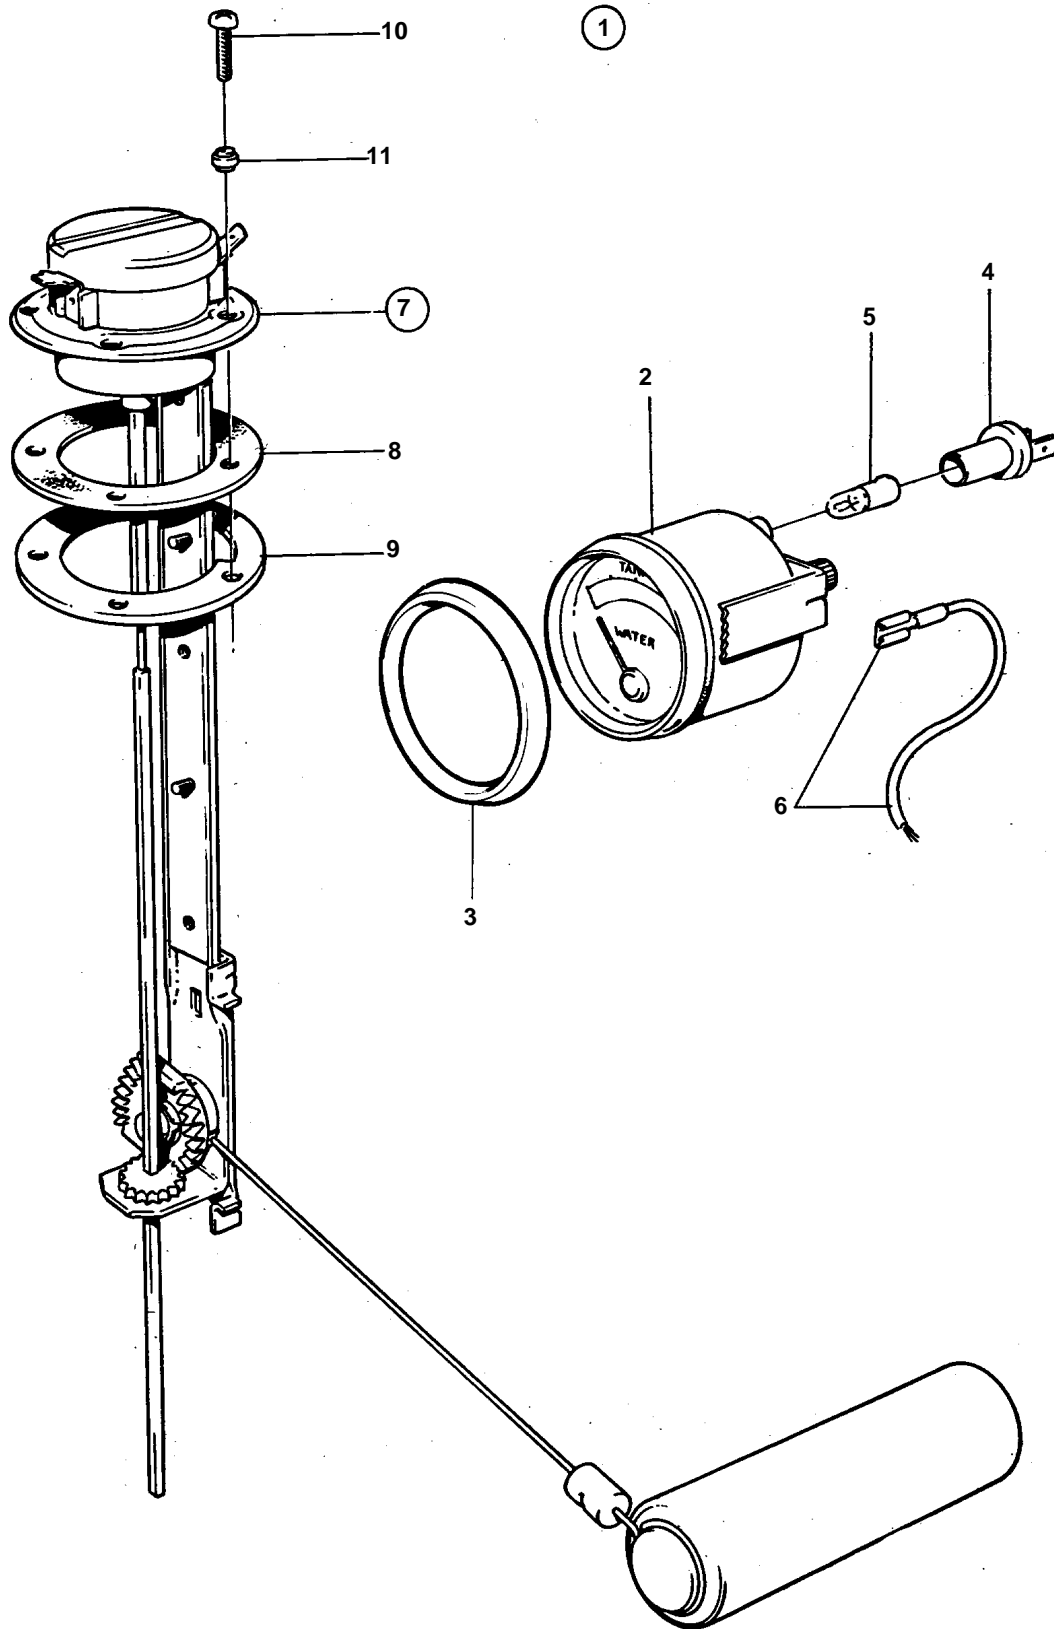

## COMMON

REF	PART NO.	QTY	DESCRIPTION	NOTES
1	858881	1	Tank gauge kit	12V. WHITE COLOURED DECOR STRIPE.
2	828635	1	• Water level gauge	
3	858643	1	• Front ring	
4	808175	1	• Bulb socket	
5	19923	1	• Bulb	
6		X	• CABLES AND TERMINALS	SEE GROUP 3
7	834389	1	• Sender	
8	89865	1	• • Gasket	
9	834480	1	• • Flange	
10	956078	4	• • Screw	L = 16 MM
	956081	1	• • Screw	L = 25 MM
11	834481	5	• • Gasket	