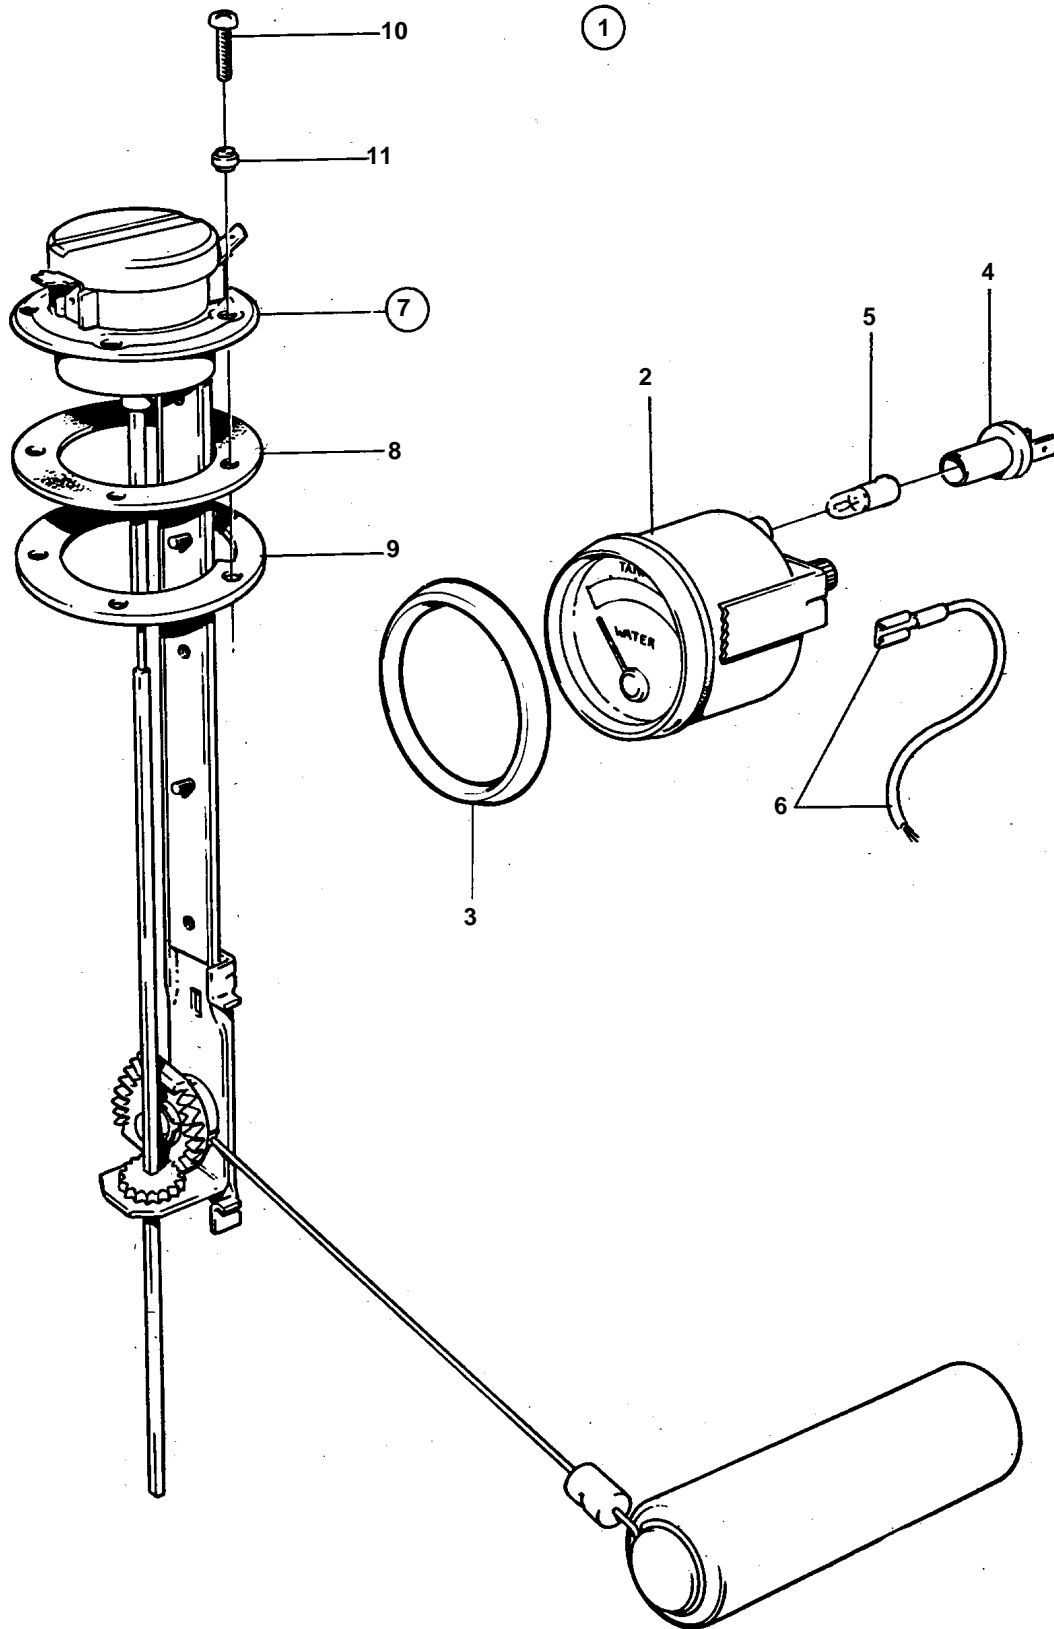

COMMON

COMMON

REF	PART NO.	QTY	DESCRIPTION	NOTES
1	858879	1	Tank gauge kit	12V. WHITE COLOURED DECOR STRIPE.
2	828632	1	• Fuel gauge	
3	858643	1	• Front ring	
4	808175	1	• Bulb socket	
5	19923	1	• Bulb	
6		X	• CABLES AND TERMINALS	SEE GROUP 3
7	837999	1	• Tank sensor	
8	89865	1	• • Gasket	
9	834480	1	• • Flange	
10	956078	4	• • Screw	L = 16 MM
	956081	1	• • Screw	L = 25 MM
11	834481	5	• • Gasket	