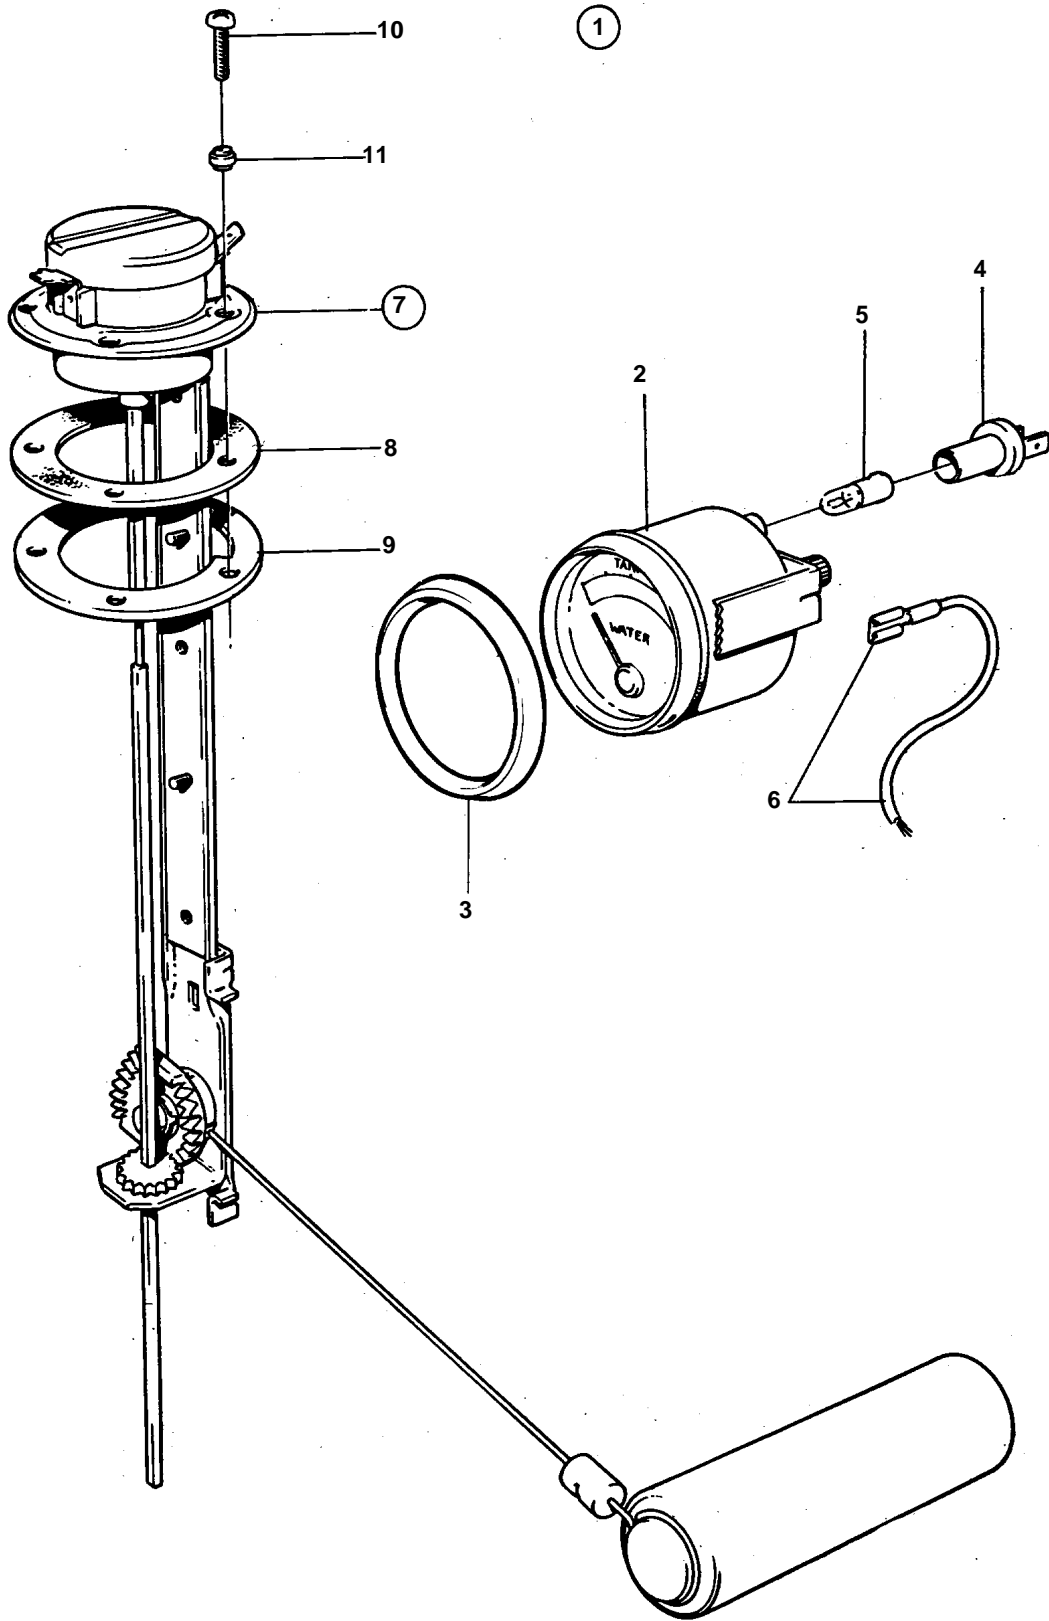

COMMON

COMMON

REF	PART NO.	QTY	DESCRIPTION	NOTES
1	828717	1		24V
2	828636	1	• Tank gauge	*
3	828542	1	• Front ring	*
4	808175	1	• Bulb socket	
5	182059	1	• Bulb	
6		X	• CABLES AND TERMINALS	SEE GROUP 3
7	834389	1	• Sender	
8	89865	1	• • Gasket	
9	834480	1	• • Flange	
10	956078	4	• • Screw	L = 16 MM
	956081	1	• • Screw	L = 25 MM
11	834481	5	• • Gasket	