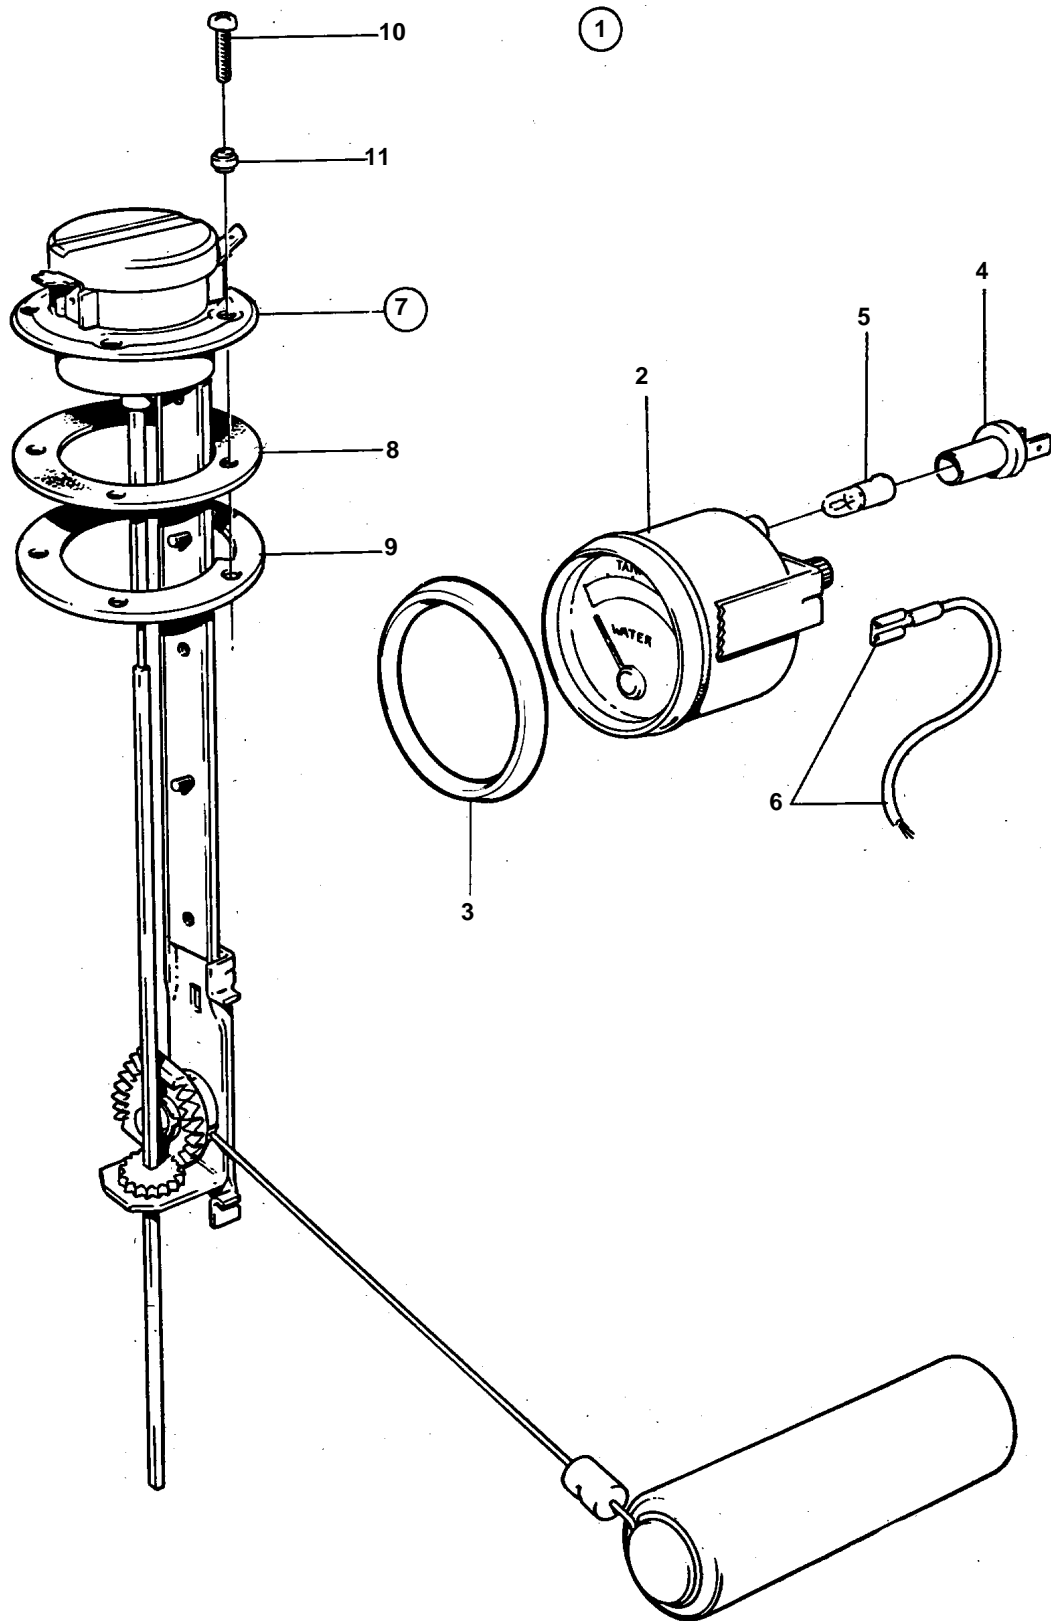

## COMMON

REF	PART NO.	QTY	DESCRIPTION	NOTES
1	828716	1	Water level gauge	12V. GOLD COLOURED DECOR STRIPE. REPL BY 858881
2	828635	1	· Water level gauge	*
3	828542	1	· Front ring	*
4	808175	1	· Bulb socket	
5	19923	1	· Bulb	
6		X	· CABLES AND TERMINALS	SEE GROUP 3
7	834389	1	· Sender	
8	89865	1	· · Gasket	
9	834480	1	· · Flange	
10	956078	4	· · Screw	L = 16 MM
	956081	1	· · Screw	L = 25 MM
11	834481	5	· · Gasket	