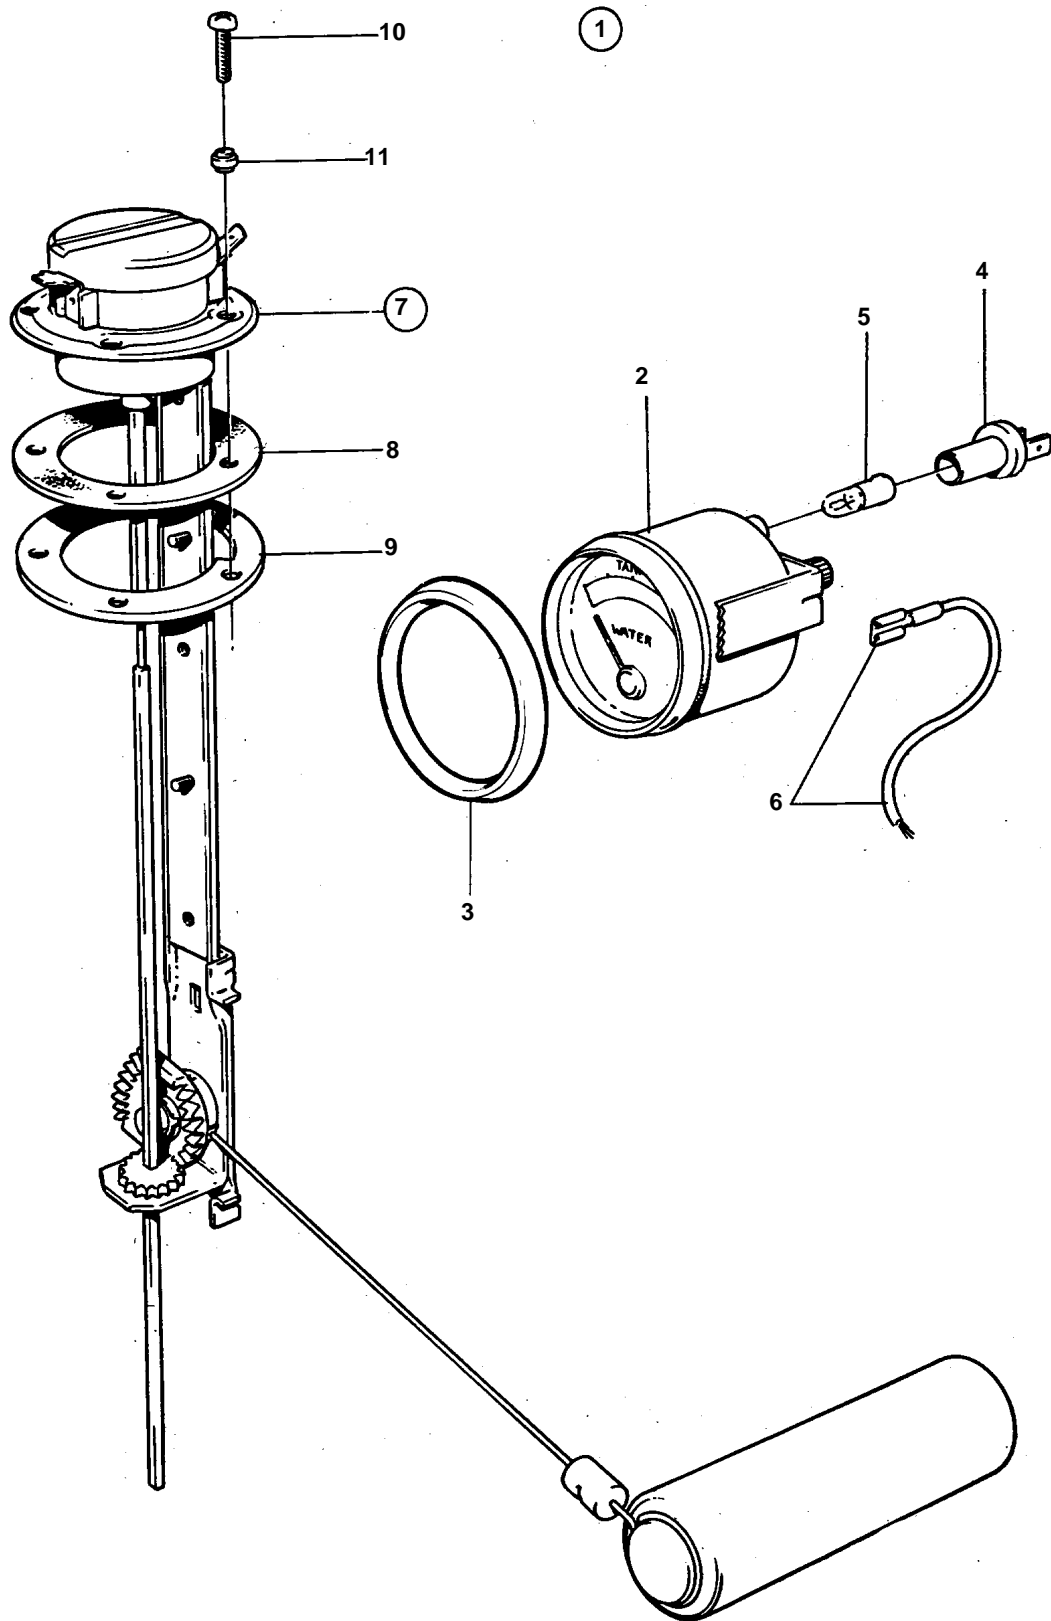

COMMON

COMMON

REF	PART NO.	QTY	DESCRIPTION	NOTES
1	828714	1	Fuel gauge kit	12V. GOLD COLOURED DECOR STRIPE. REPL BY 858879
2	828632	1	• Fuel gauge	*
3	828542	1	• Front ring	*
4	808175	1	• Bulb socket	
5	19923	1	• Bulb	
6		X	• CABLES AND TERMINALS	SEE GROUP 3
7	837999	1	• Tank sensor	
8	89865	1	• • Gasket	
9	834480	1	• • Flange	
10	956078	4	• • Screw	L = 16 MM
	956081	1	• • Screw	L = 25 MM
11	834481	5	• • Gasket	