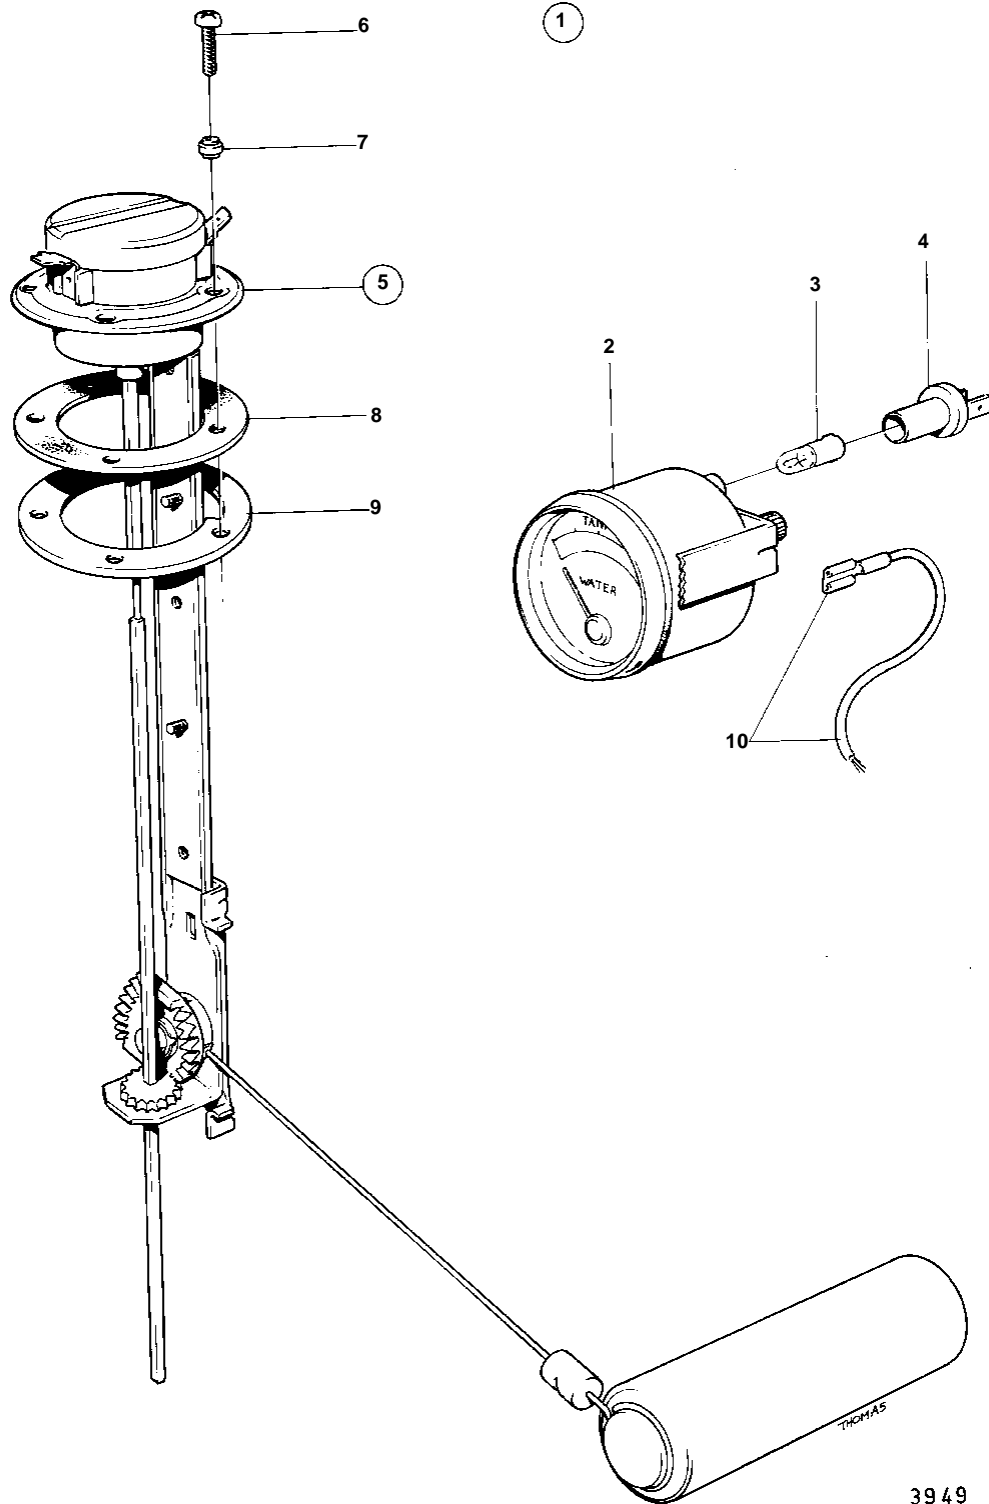

COMMON

COMMON

REF	PART NO.	QTY	DESCRIPTION	NOTES
1	834399	1	Tank gauge	FOR FUEL.
2	834378	1	· Tank gauge	
3	19923	1	· Bulb	
4	808175	1	· Bulb socket	
5	837999	1	· Tank sensor	
6	956078	4	· · Screw	L = 16 MM
	956081	1	· · Screw	L = 25 MM
7	834481	5	· · Gasket	
8	89865	1	· · Gasket	
9	834480	1	· · Flange	
10		X	CABLES AND TERMINALS	SEE GROUP 3