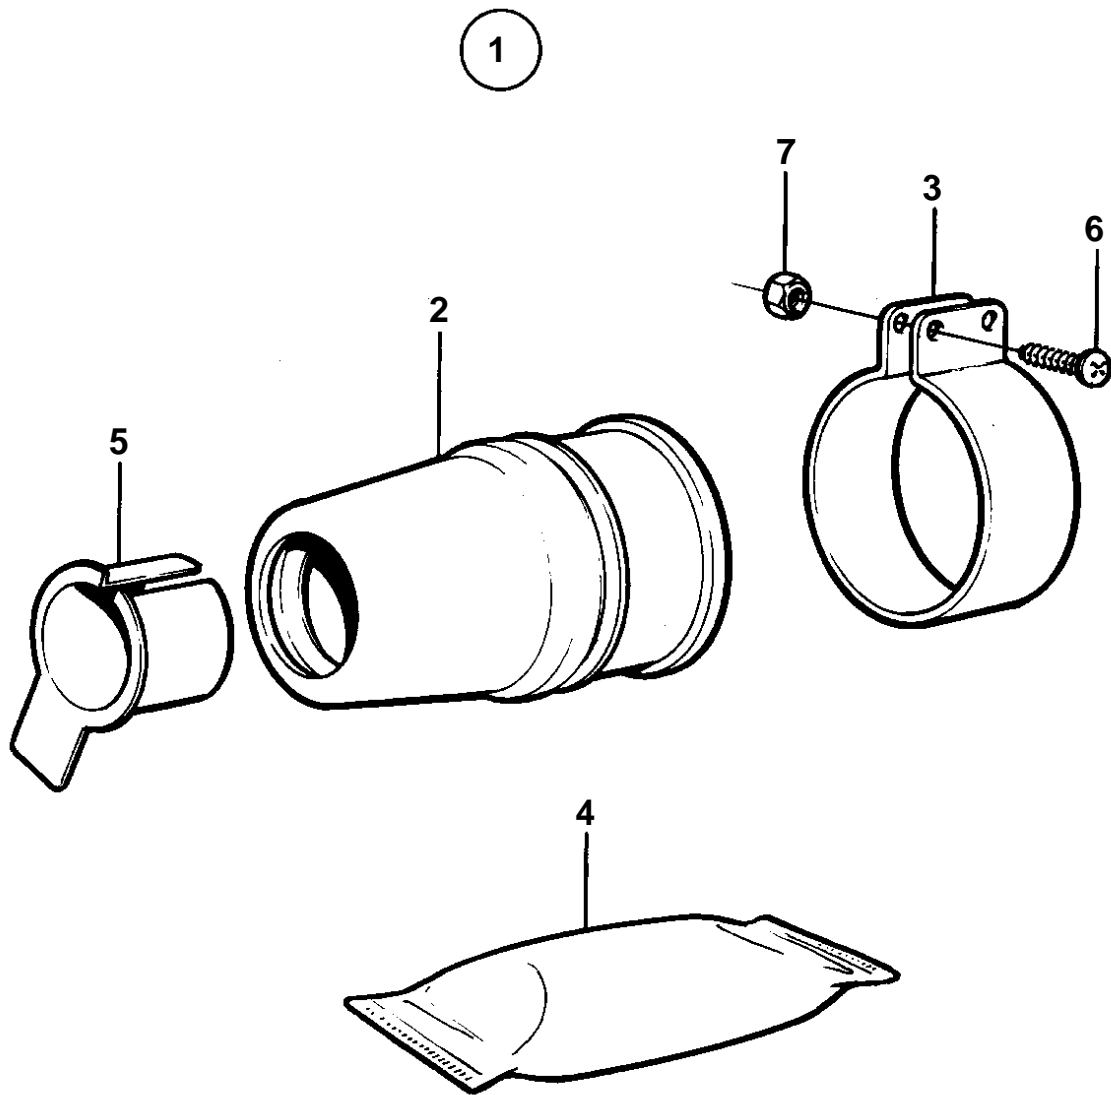

COMMON

6147

COMMON

REF	PART NO.	QTY	DESCRIPTION	SEE SEC.	NOTES
1	828422	1	Seal		D = 30 MM
			Bulletin P-44-6-1	P-44-6-1-EN	Rubber Stuffing Box
2		1	· STUFFING BOX		
3	828418	1	· Clamp		
4	828250	1	· Grease		
5		1	· UNIVERSAL SLEEVE		
6	949418	2			
7	966170	2	· Nut		