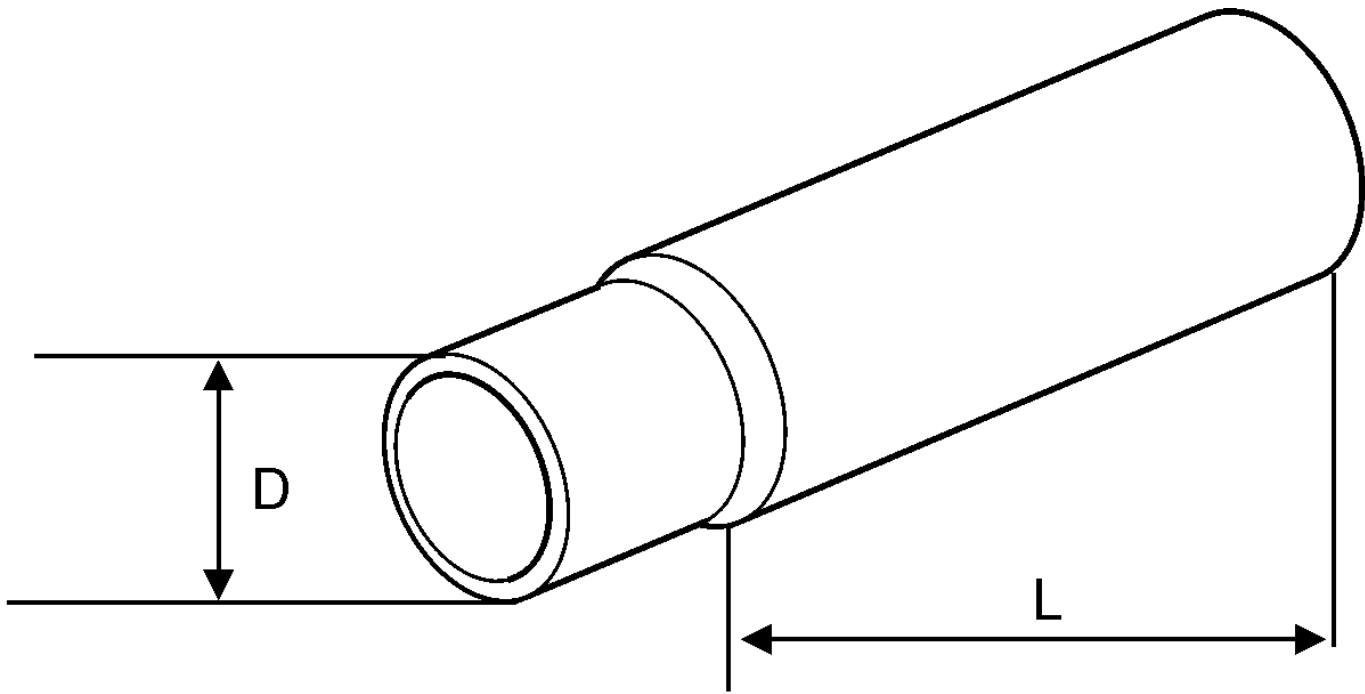

1

8498

COMMON

REF	PART NO.	QTY	DESCRIPTION	NOTES
1	1140026	1	Sleeve	
	1140027	1	Sleeve	D = 25 MM, L = 1500 MM
	1140028	1	Sleeve	D = 30 MM, L = 1000 MM
	1140029	1	Sleeve tube	D = 30 MM, L = 1500 MM
	1140030	1	Sleeve tube	D = 35 MM, L = 750 MM
	1140031	1	Sleeve tube	D = 35 MM, L = 1000 MM
	1140032	1	Sleeve tube	D = 35 MM, L = 1500 MM