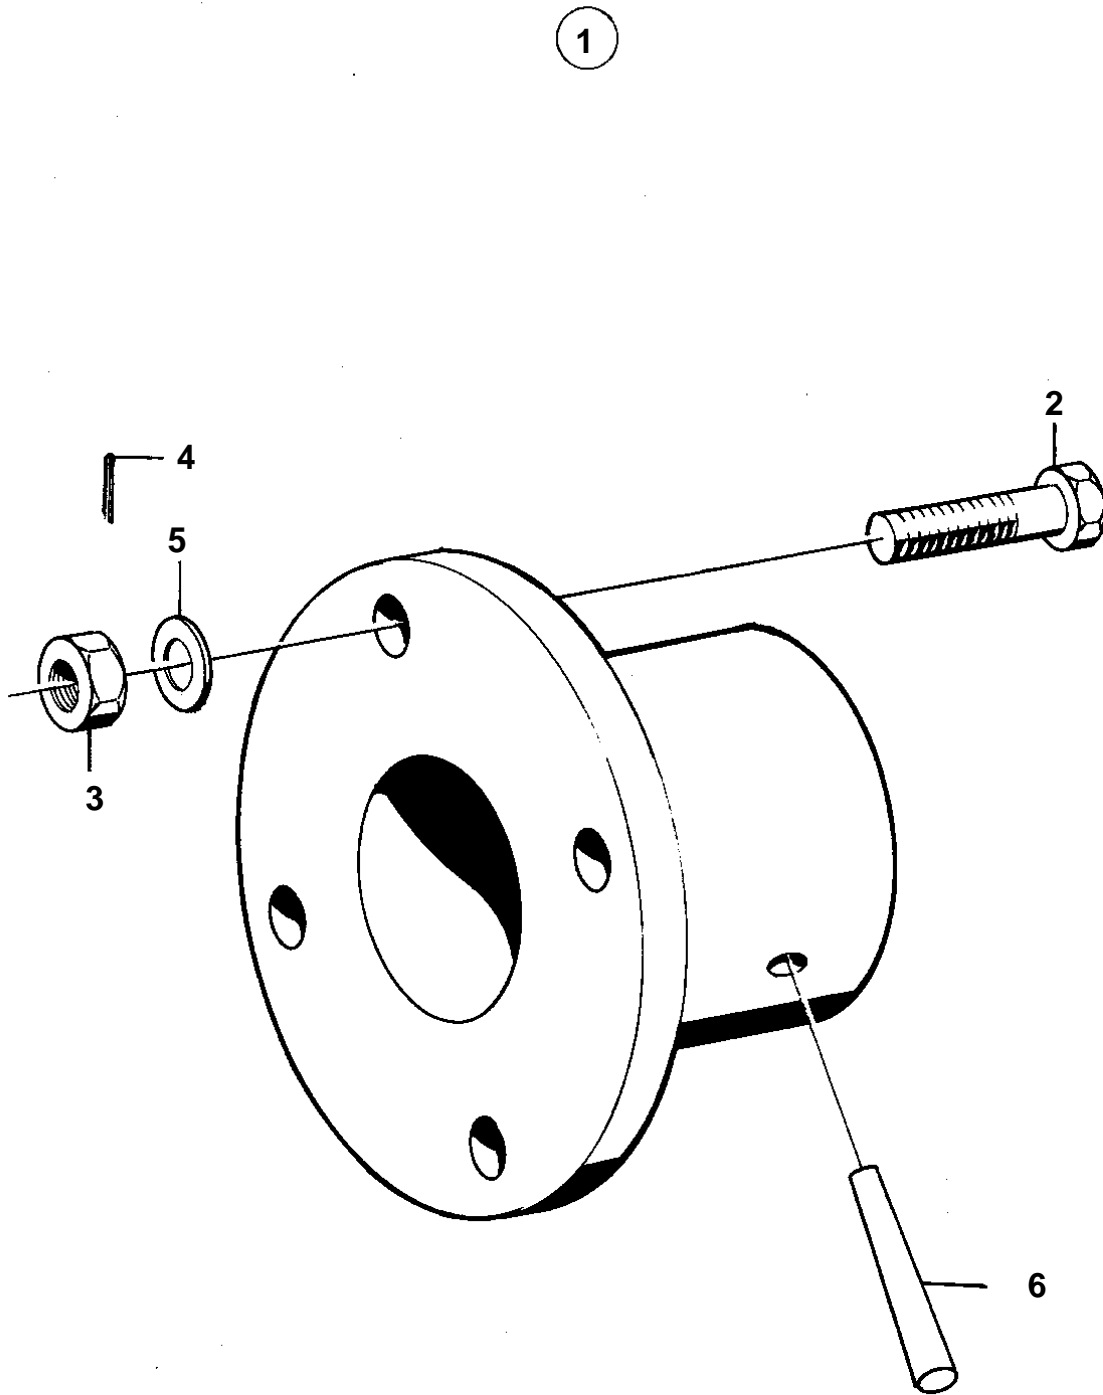

COMMON

4624

COMMON

REF	PART NO.	QTY	DESCRIPTION	NOTES
1	829281	1	Companion flange	45MM HOLE FOR PROPELLER SHAFT.
2	955692	4	· Screw	L = 32 MM
	955691	4	· Screw	L = 25 MM
3	955883	4	· Nut	
4	907834	4	· Cotter pin	
5	941909	4	· Spring washer	
6	907617	1	· Pin	