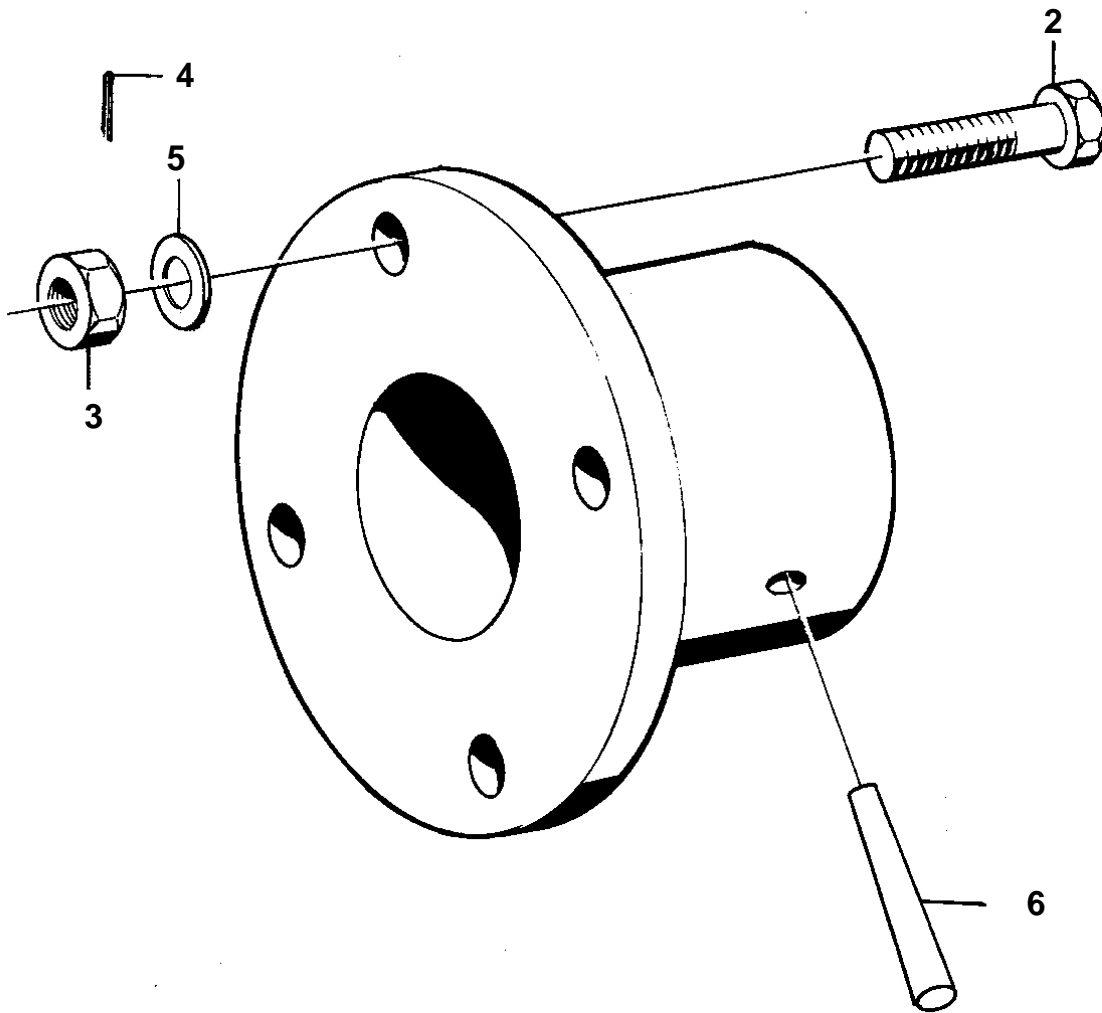

COMMON

1

4624

COMMON

REF	PART NO.	QTY	DESCRIPTION	NOTES
1	828388	1	Shaft flange	35MM HOLE FOR PROPELLER SHAFT.
2	955692	4	· Screw	L = 32 MM
3	955883	4	· Nut	
4	907834	4	· Cotter pin	
5	941909	4	· Spring washer	
6	907617	1	· Pin	