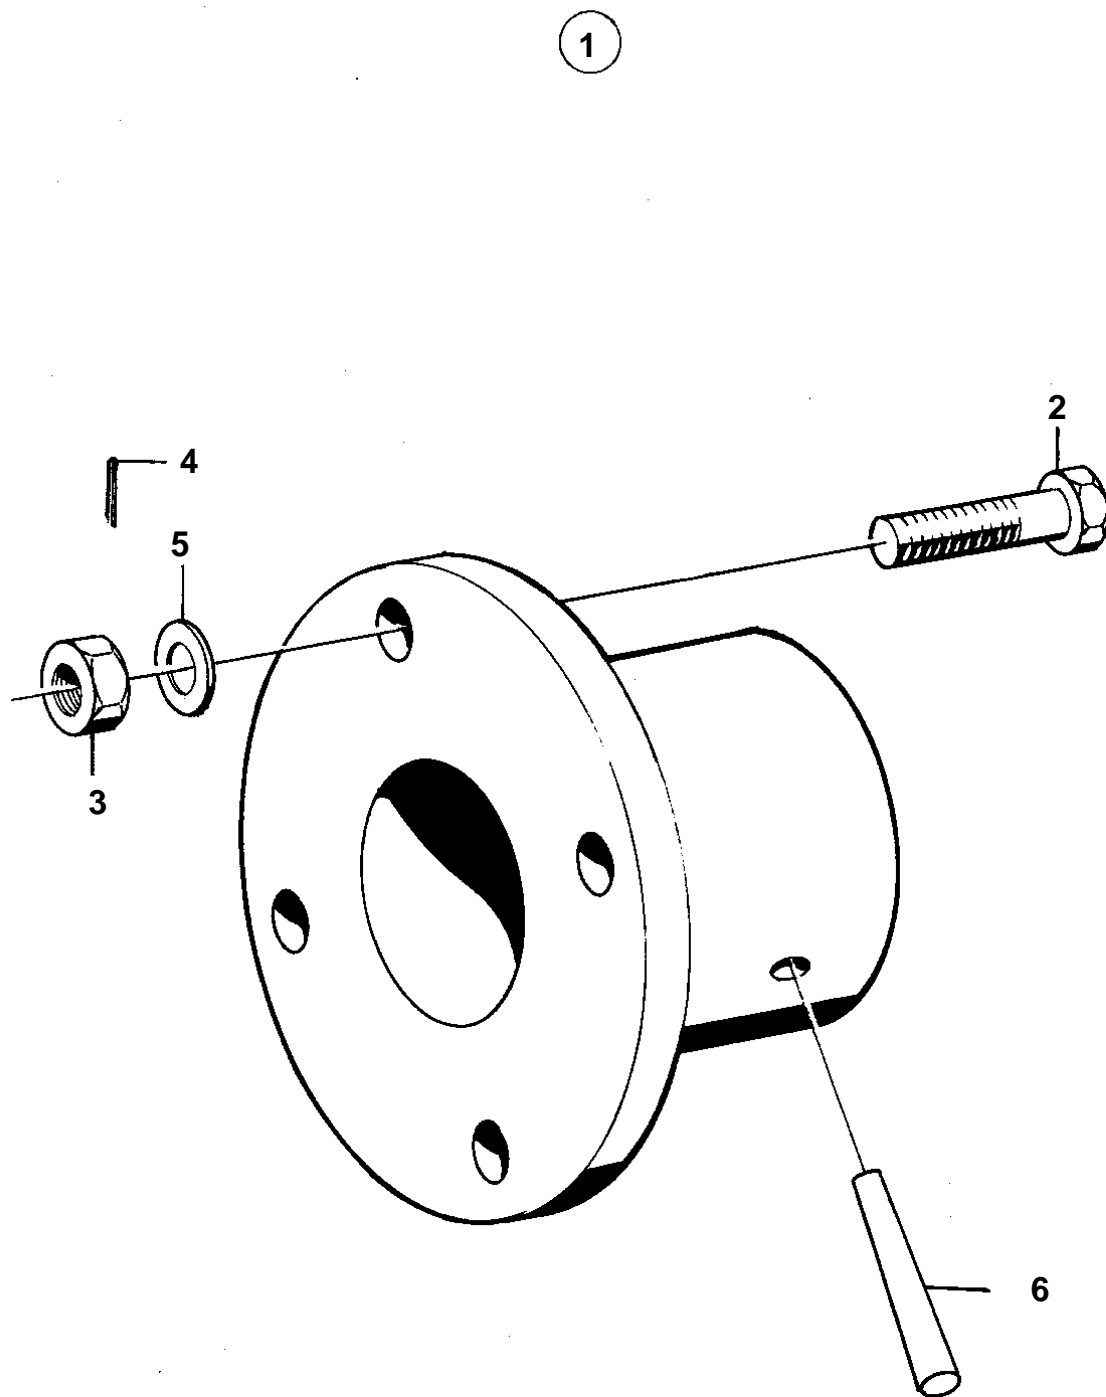

COMMON

4624

COMMON

REF	PART NO.	QTY	DESCRIPTION	NOTES
1	819105	1	Clutch flange	BB115B SPEC 867160, 867180, BB115C. MD21A SPEC 867137.
2	955692	4	· Screw	L = 32 MM
	955691	4	· Screw	L = 25 MM
3	955883	4	· Nut	
4	907834	4	· Cotter pin	
5	941909	4	· Spring washer	
6	907617	1	· Pin	