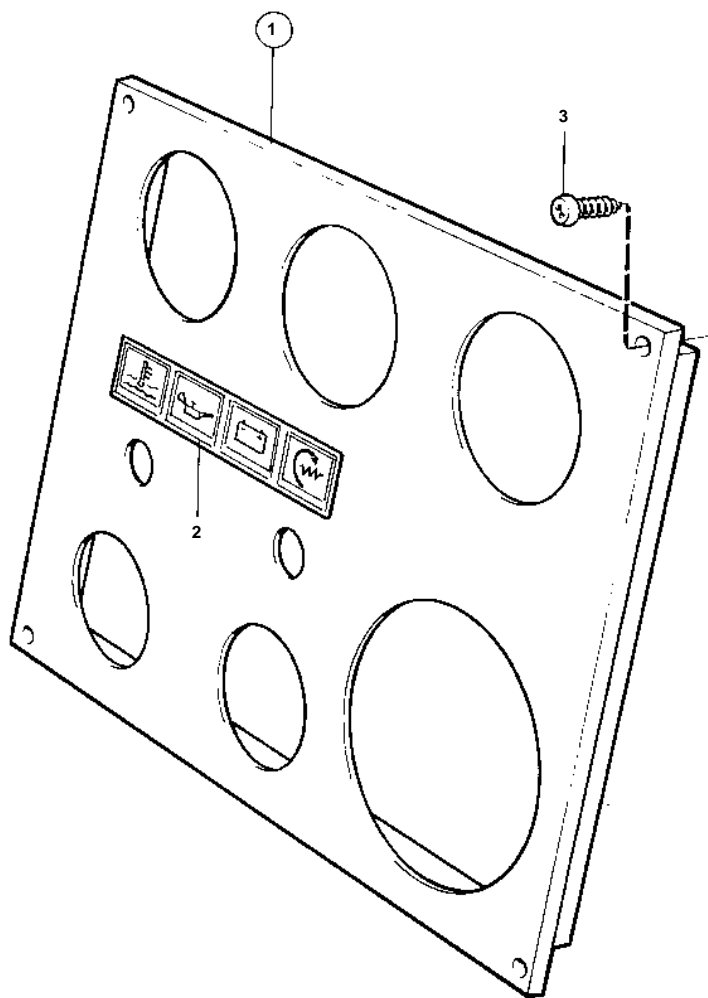

COMMON

8538

**COMMON**

REF	PART NO.	QTY	DESCRIPTION	NOTES
1	858875	1	Instrument panel	MIRROR-INVERTED, FOR TWIN INSTALLATION.. WHITE COLOURED DECOR STRIPE.
2	828562	1		
3	828647	4	Screw	