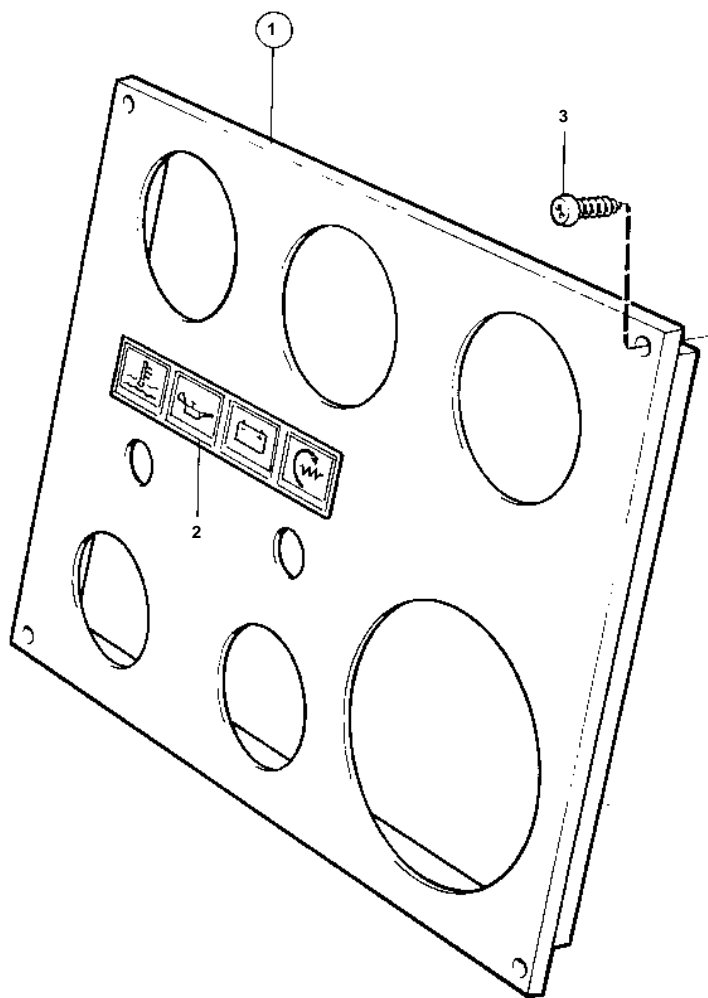

COMMON

8538

COMMON

REF	PART NO.	QTY	DESCRIPTION	NOTES
1	828780	1	Instrument panel	MIRROR-INVERTED, FOR TWIN INSTALLATION.. GOLD COLOURED DECOR STRIPE. REPL BY 858875
2	828560	1	· Sign	
3	828647	4	Screw	