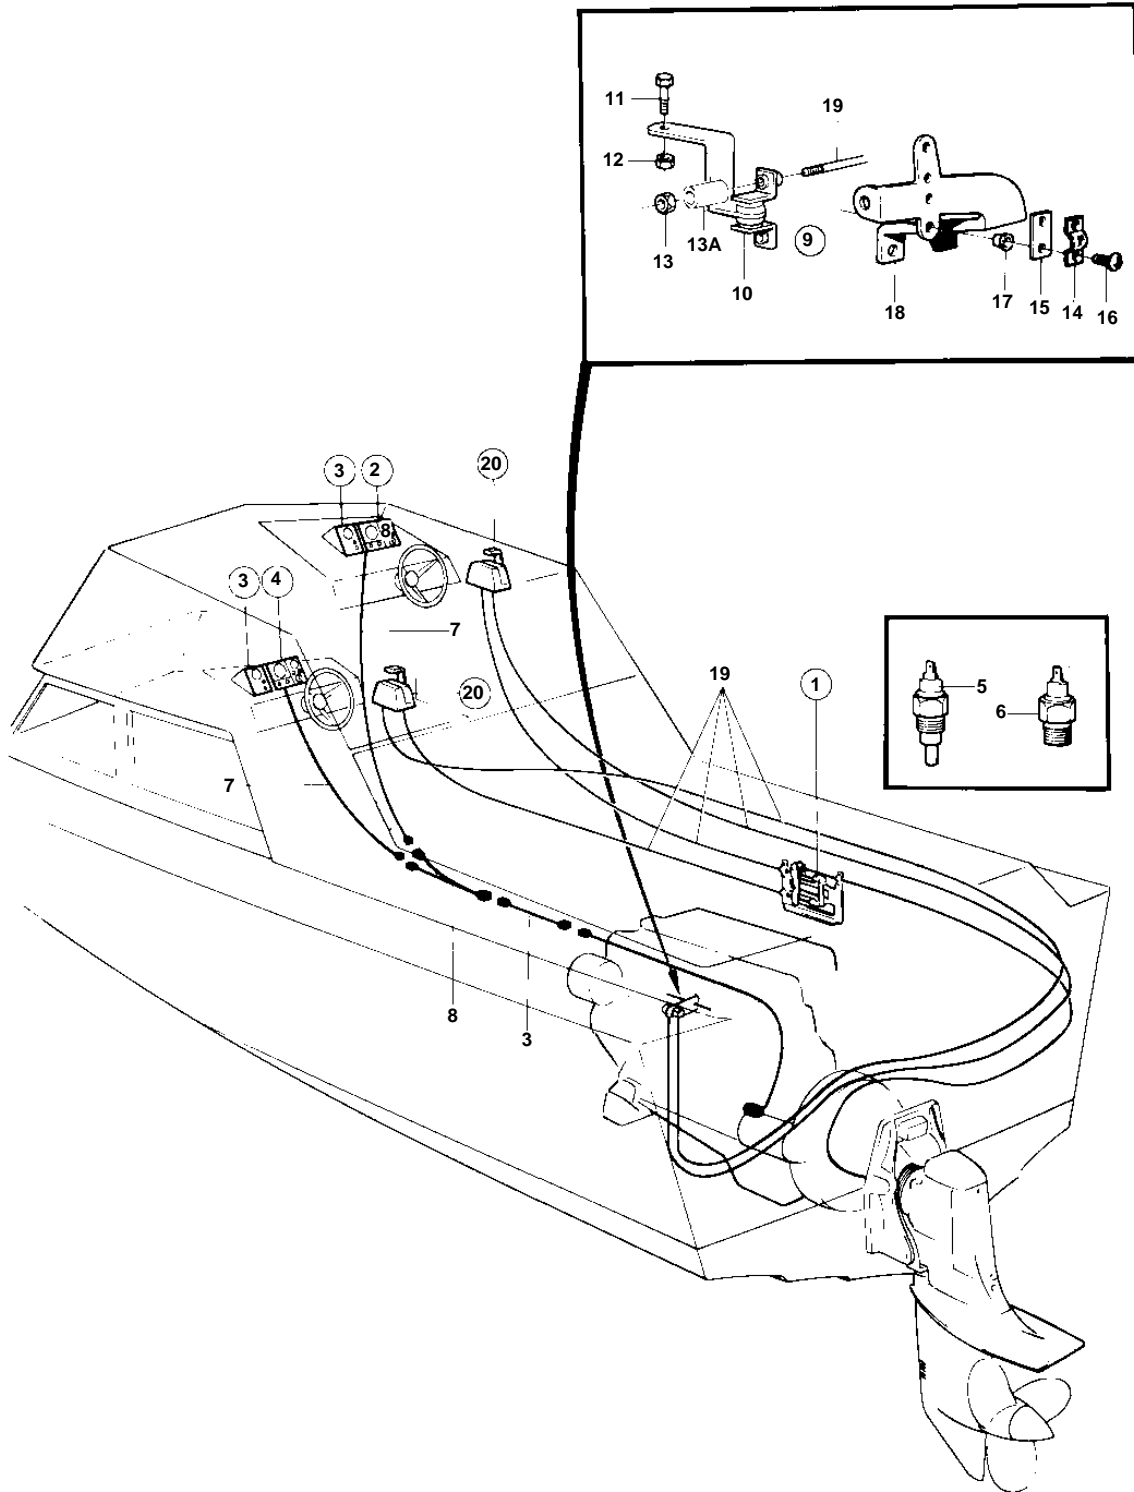

COMMON

7761

COMMON

REF	PART NO.	QTY	DESCRIPTION	SEE SEC.	NOTES
1	828164	2	Collector		
				090-1450	
2	843327	2	Instrument panel		SEE GROUP 3
3		2	INSTRUMENT PANEL		FOR LIFT DEVICE.
				090-1370	
4		2	INSTRUMENT PANEL		SEE GROUP 3
5		2	TEMPERATURE SENSOR		SEE GROUP 3
6		2	OIL PRESSURE SENSOR		SEE GROUP 3
7		X	CABLE UNIT		SEE GROUP 3
8		2	CABLE UNIT		SEE GROUP 3
9	843551	2	Control		
10	844035	1	· Control arm		
11	955270	1	· Screw		
12	946035	1	· Lock nut		
13	955844	4	· Nut		
13A	841035	2	Spacer sleeve		
14	819067	1	· Brace		
15	819068	1	· Washer		
16	956079	2	· Screw		
17	843108	2	· Bushing		
18	842996	2	Bracket		SEE GROUP 2D
19		X	CONTROL CABLE	090-0750	
20		X	CONTROL	090-0600	
				090-0650	