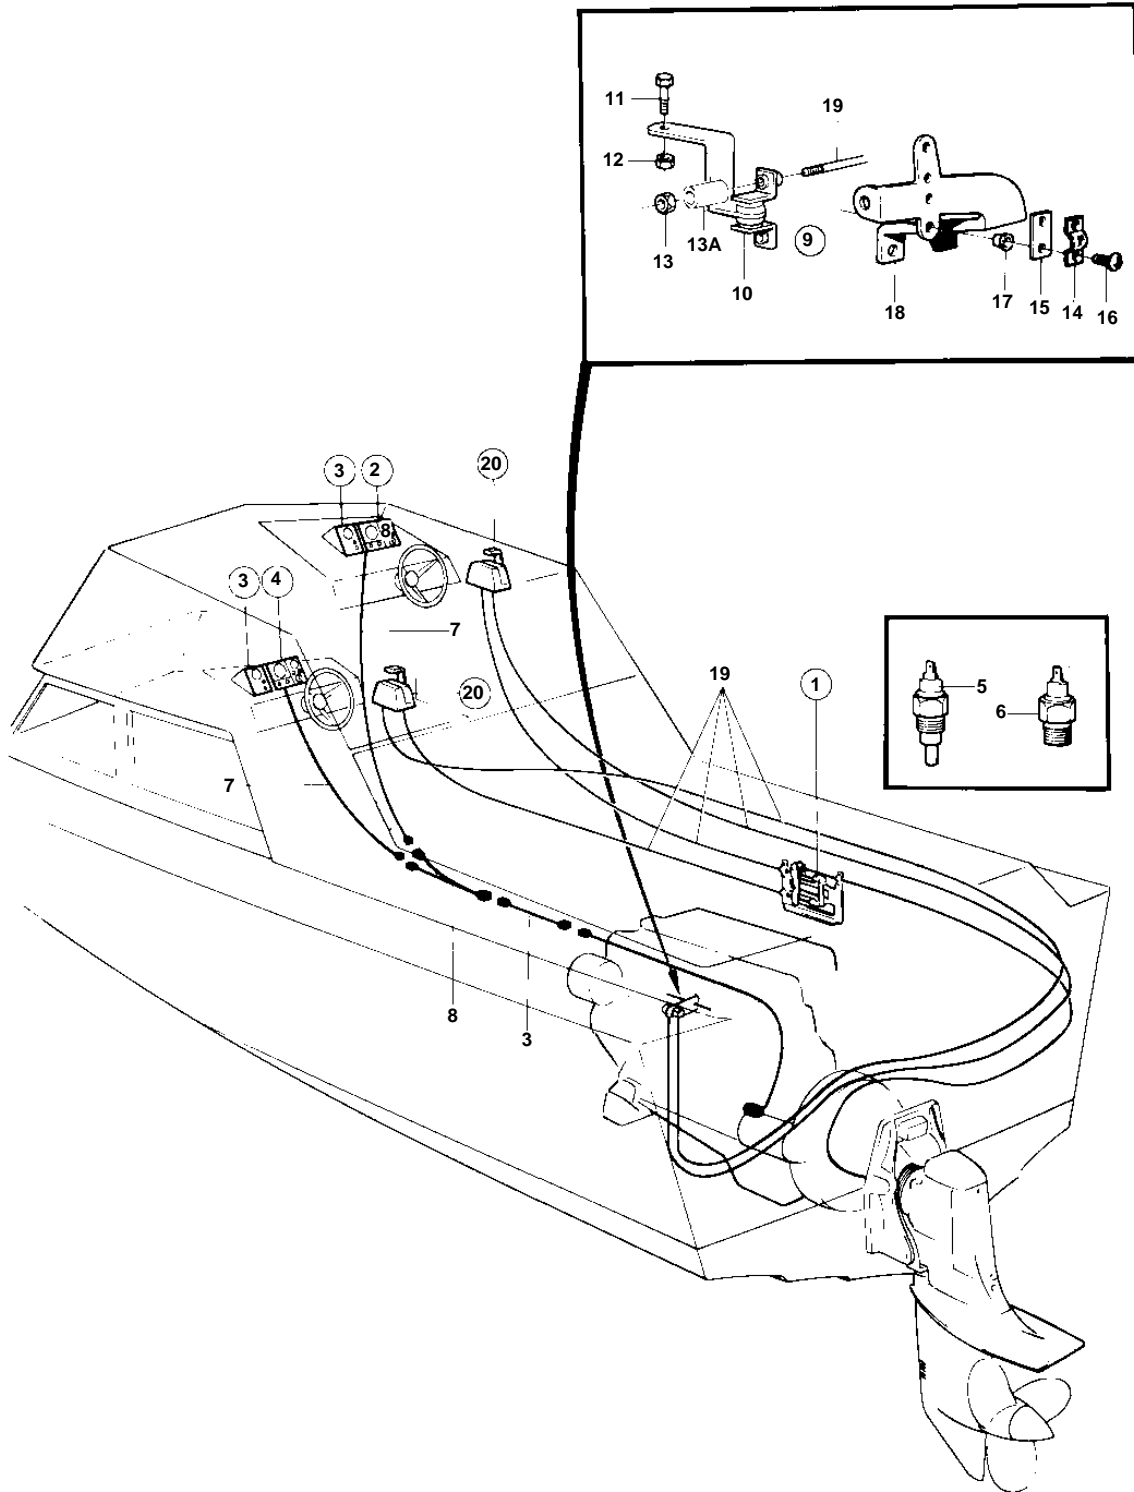

COMMON

7761

**COMMON**

REF	PART NO.	QTY	DESCRIPTION	SEE SEC.	NOTES
1	828164	1	Collector		
				090-1450	
2		1	INSTRUMENT PANEL		SEE GROUP 3
3		1	INSTRUMENT PANEL		FOR LIFT DEVICE.
				090-1370	
4		1	INSTRUMENT PANEL		SEE GROUP 3
5		1	TEMPERATURE SENDER		SEE GROUP 3
6		1	OIL PRESSURE SENDER		SEE GROUP 3
7		X	CABLE UNIT		SEE GROUP 3
8		1	CABLE UNIT		SEE GROUP 3
9	843551	1	Control		
10	844035	1	· Control arm		
11	955270	1	· Screw		
12	946035	1	· Lock nut		
13	955844	4	· Nut		
13A	841035	2	· Spacer sleeve		
14	819067	1	· Brace		
15	819068	1	· Washer		
16	956079	2	· Screw		
17	843108	2	· Bushing		
18	842996	1	Bracket		SEE GROUP 2D
19		X	CONTROL CABLE	090-0750	
20		X	CONTROL	090-0600	
				090-0650	