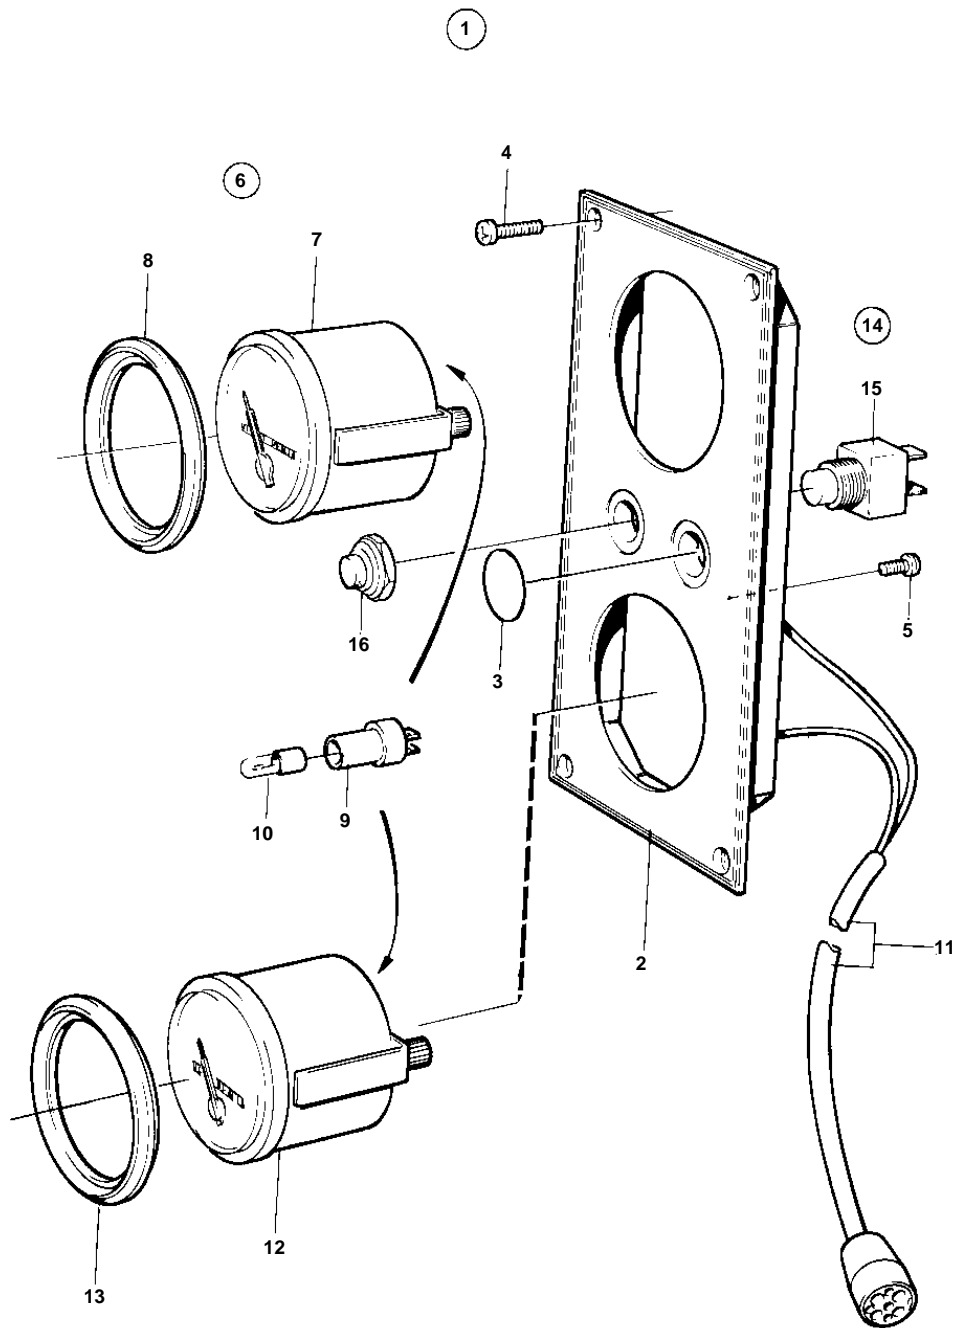

COMMON

6709

COMMON

REF	PART NO.	QTY	DESCRIPTION	NOTES
6	858877	1	Hour counter kit	
7	828615	1	· Hour counter	
8	858643	1	· Front ring	WHITE COLOURED DECOR STRIPE.
9	808175	1	· Bulb socket	
10	19923	1	· Bulb	12V
	182059	1	· Bulb	24V
11		X	· CABLES AND TERMINALS	SEE GROUP 3
12		1	INSTRUMENT	*
13	858643	1	Front ring	WHITE COLOURED DECOR STRIPE.
14	828718	1	Switch	
	828719	1	Switch	
15	828584	1	· Switch	TO 828718. CLOSING DURING PRESSURE AND SPRING-LOADED.
	828585	1	· Switch	TO 828719. CLOSING-BREAKING.
16	828586	1	· Button	