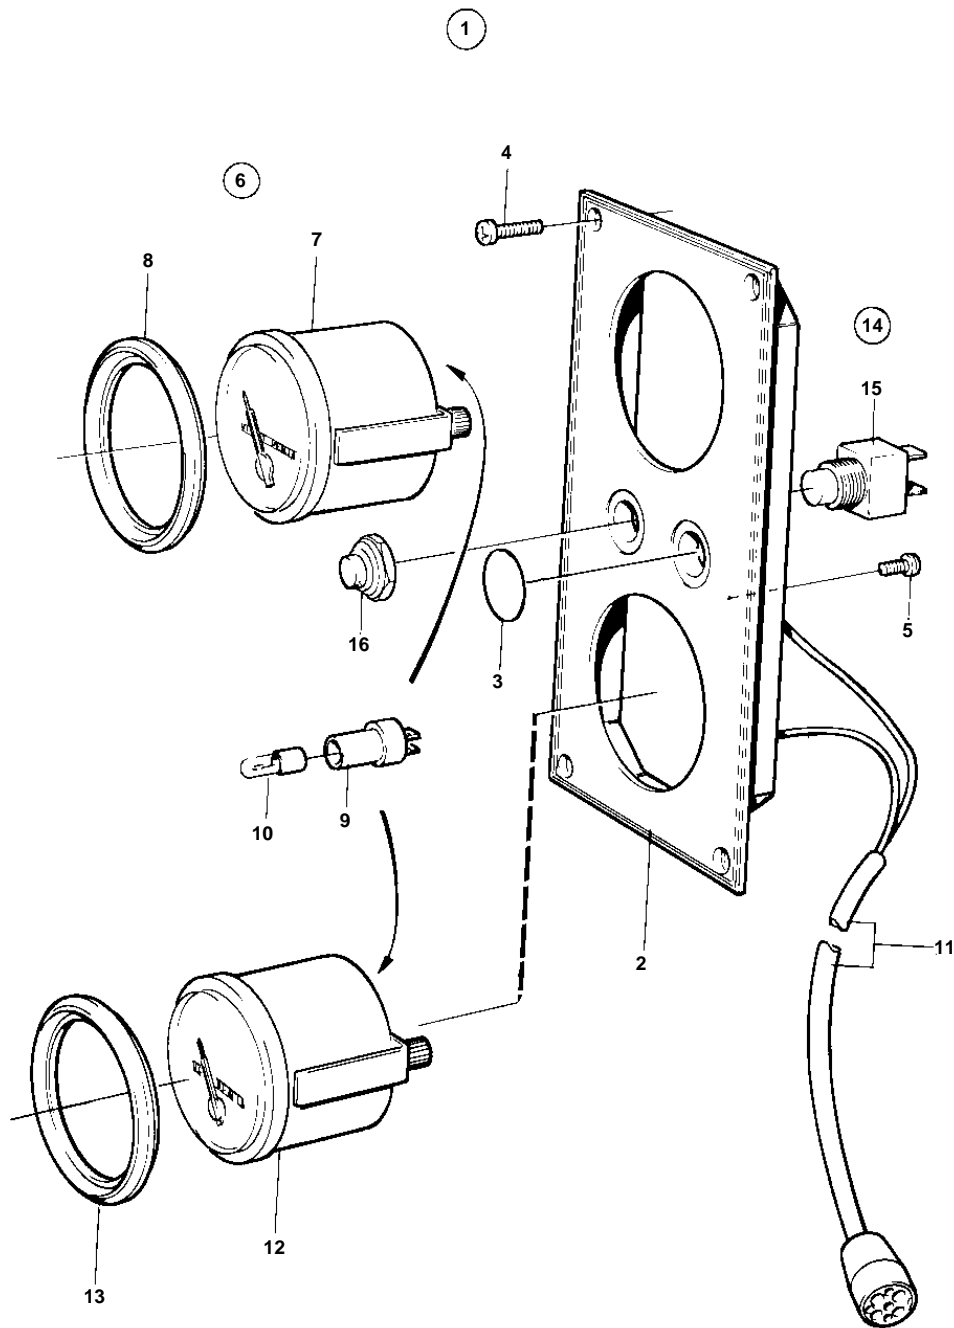

COMMON

6709

COMMON

REF	PART NO.	QTY	DESCRIPTION	NOTES
6	828711	1	Hour counter kit	REPL BY 858877
7	828615	1	• Hour counter	
8	828542	1	• Front ring	GOLD COLOURED DECOR STRIPE.
9	808175	1	• Bulb socket	
10	19923	1	• Bulb	12V
	182059	1	• Bulb	24V
11		X	• CABLES AND TERMINALS	SEE GROUP 3
12		1	INSTRUMENT	*
13	828542	1	Front ring	GOLD COLOURED DECOR STRIPE.
14	828718	1	Switch	
	828719	1	Switch	
15	828584	1	• Switch	TO 828718. CLOSING DURING PRESSURE AND SPRING-LOADED.
	828585	1	• Switch	TO 828719. CLOSING-BREAKING.
16	828586	1	• Button