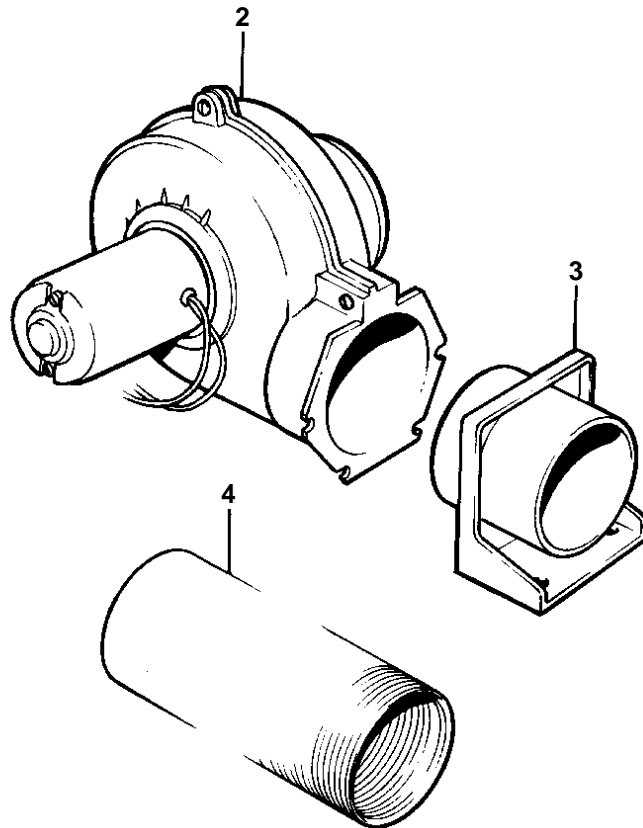

COMMON

6088

COMMON

REF	PART NO.	QTY	DESCRIPTION	NOTES
1	828212	X	Bilge pump	12V
	828763	X	Bilge pump	12V
2	1142000	X	Fan	12V
	828797		Fan	12V
3	1142003	X		
4	828807	X	Ventilation hose	(828492) L = 5000 MM