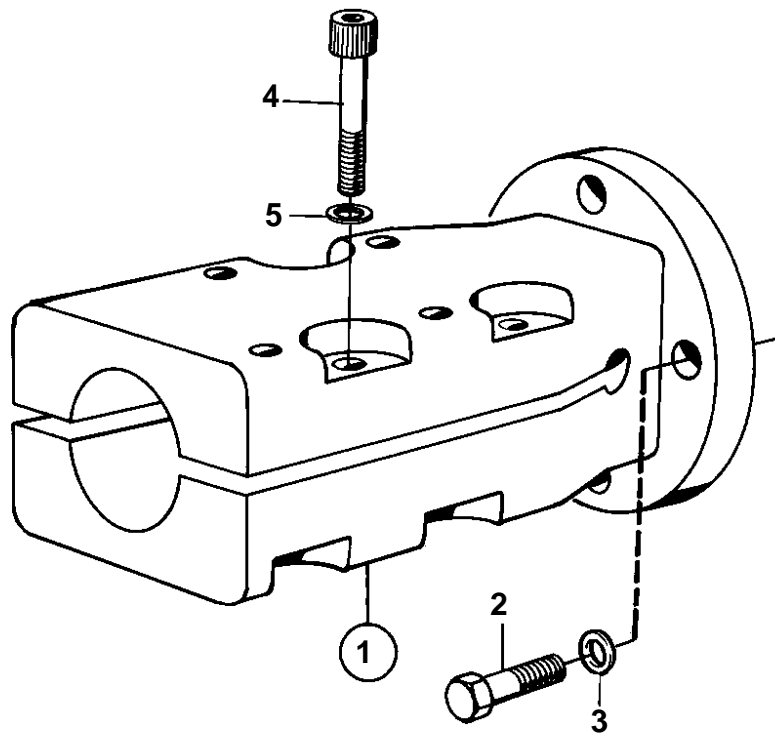

COMMON

8309

COMMON

REF	PART NO.	QTY	DESCRIPTION	NOTES
1	828606	1	Clamp flange	35MM HOLE FOR PROPELLER SHAFT.. FOR REVERSE GEAR MS2.
2	959238	4	Screw	
3	941909	4	Spring washer	
4	966789	6	Screw	
5	947345	6	Washer	