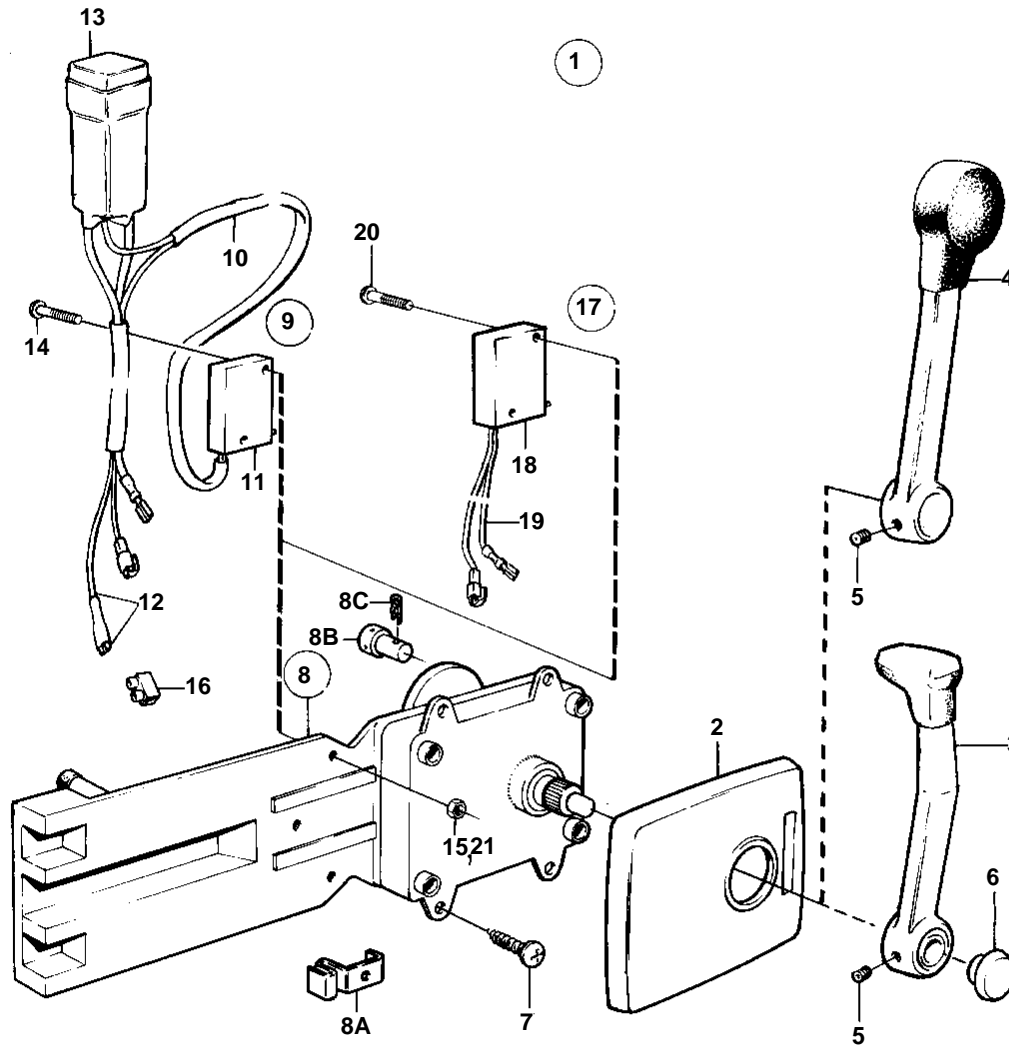

COMMON

8302

COMMON

REF	PART NO.	QTY	DESCRIPTION	NOTES
1	851605	1	Mounting kit	FOR SAILING BOAT.
2	839518	1	· Cover	
4	839521	1	· Lever	
5	839693	1	· Lock screw	
7	955142	4	· Screw	
8	851601	1	Control	
8A	853423	1	· Retainer	
8B	839638	2	· Cube	
8C	17253	2	· Cotter pin	
9	839641	1	Neutral posit contac	MAIN STATION.
10	839619	1	· Cable kit	
11		1	· · SWITCH	
12		X	· · CABLES AND TERMINALS	SEE GROUP 3
13	1501832	1	· Relay	
14	946177	2	· Screw	
15	947536	2	· Nut	
16	182009	1	· Coupling piece	
17	828414	1	Neutral posit contac	MAIN STATION.
	828378	1	Switch	SECOND STATION.
18	850200	1	· Switch	
19		X	· CABLES AND TERMINALS	SEE GROUP 3
20	946177	2	· Screw	
21	947536	2	· Nut	