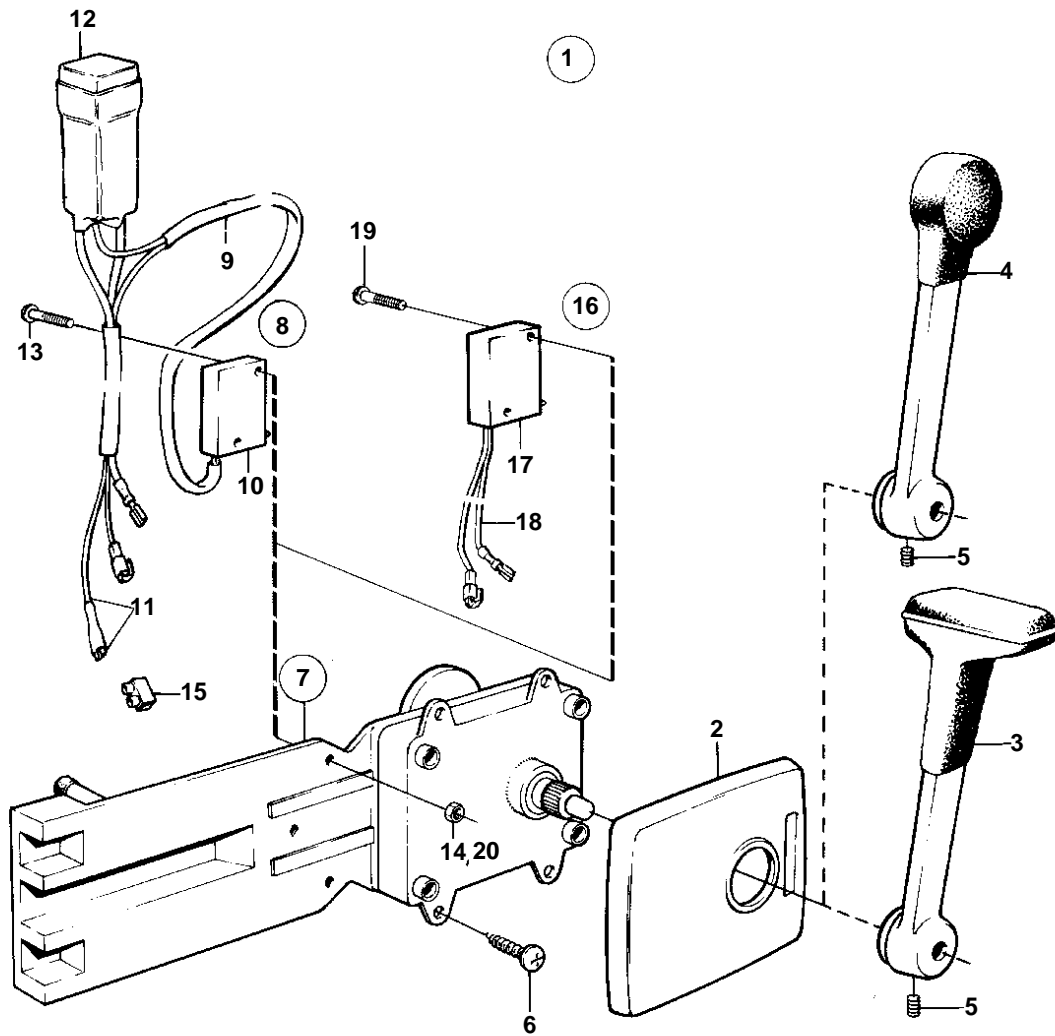

COMMON

4806

COMMON

REF	PART NO.	QTY	DESCRIPTION	SEE SEC.	NOTES
1	839516	1	Mounting kit		REPL BY 851605. FOR SAILING BOAT.
2	839518	1	· Cover	IK	
4	839521	1	· Lever	IK	FOR SAILING BOAT.
5	946786	1	· Lock screw	IK	M5
	839693	1	· Lock screw	IK	M8
6	955142	4	· Screw	IK	
7	839469	1	Control		TOP-MOUNTED REPLACED BY 851600.. SIDE-MOUNTED REPLACED BY 851601.
				090-0700	
8	839641	1	Neutral posit contac		MAIN STATION.
9	839619	1	· Cable kit		
10	850200	1	· · Switch		
11		X	· · CABLES AND TERMINALS		SEE GROUP 3
12	876037	1	· Relay kit		(839367)
13	946177	2	· Screw		
14	947536	2	· Nut		
15	182009	1	· Coupling piece		
16	828414	1	Neutral posit contac		D40.. MAIN STATION.
	828378	1	Switch		D40.. SECOND STATION.
17	850200	1	· Switch		
18		X	· · CABLES AND TERMINALS		SEE GROUP 3
19	946177	2	· Screw		
20	947536	2	· Nut		