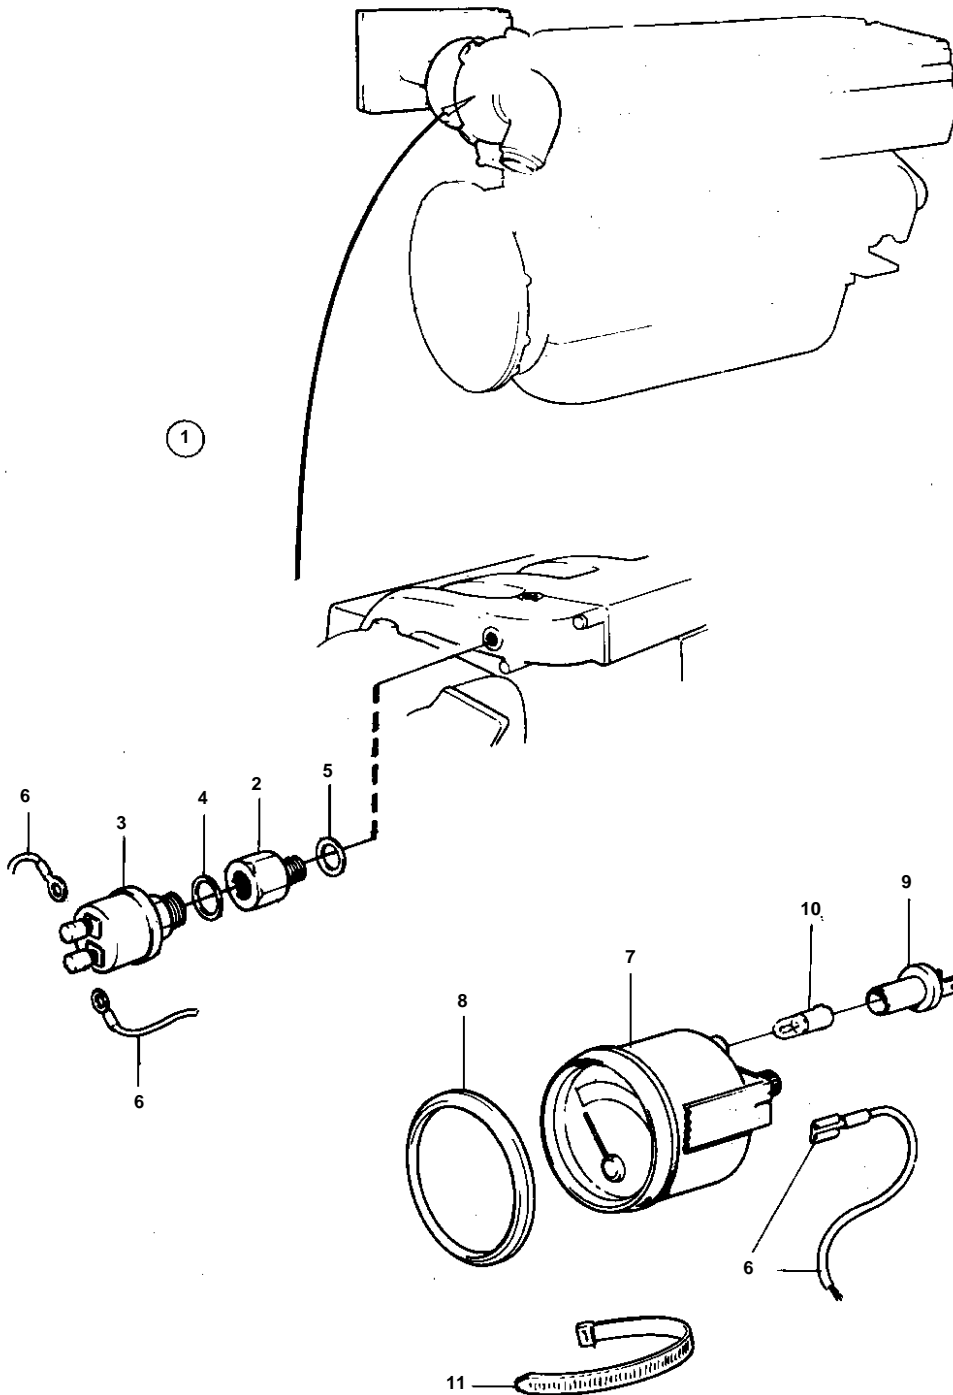

TMD30A,TAMD30A,AQAD30A

8343

TMD30A,TAMD30A,AQAD30A

| REF | PART NO. | QTY | DESCRIPTION | NOTES |
|-----|----------|-----|------------------------|-------------|
| 1 | 838331 | 1 | Pressure gauge | |
| 2 | 838333 | 1 | · Adapter | |
| 3 | 837782 | 1 | · Pressure sensor | |
| 4 | 957181 | 1 | · Gasket | |
| 5 | 957173 | 1 | · Gasket | |
| 6 | | X | · CABLES AND TERMINALS | SEE GROUP 3 |
| 7 | 828625 | 1 | · Pressure gauge | |
| 8 | 828542 | 1 | · Front ring | |
| 9 | 808175 | 1 | · Bulb socket | |
| 10 | 19923 | 1 | · Bulb | 12V |
| 11 | 948210 | X | · Strip clamp | |