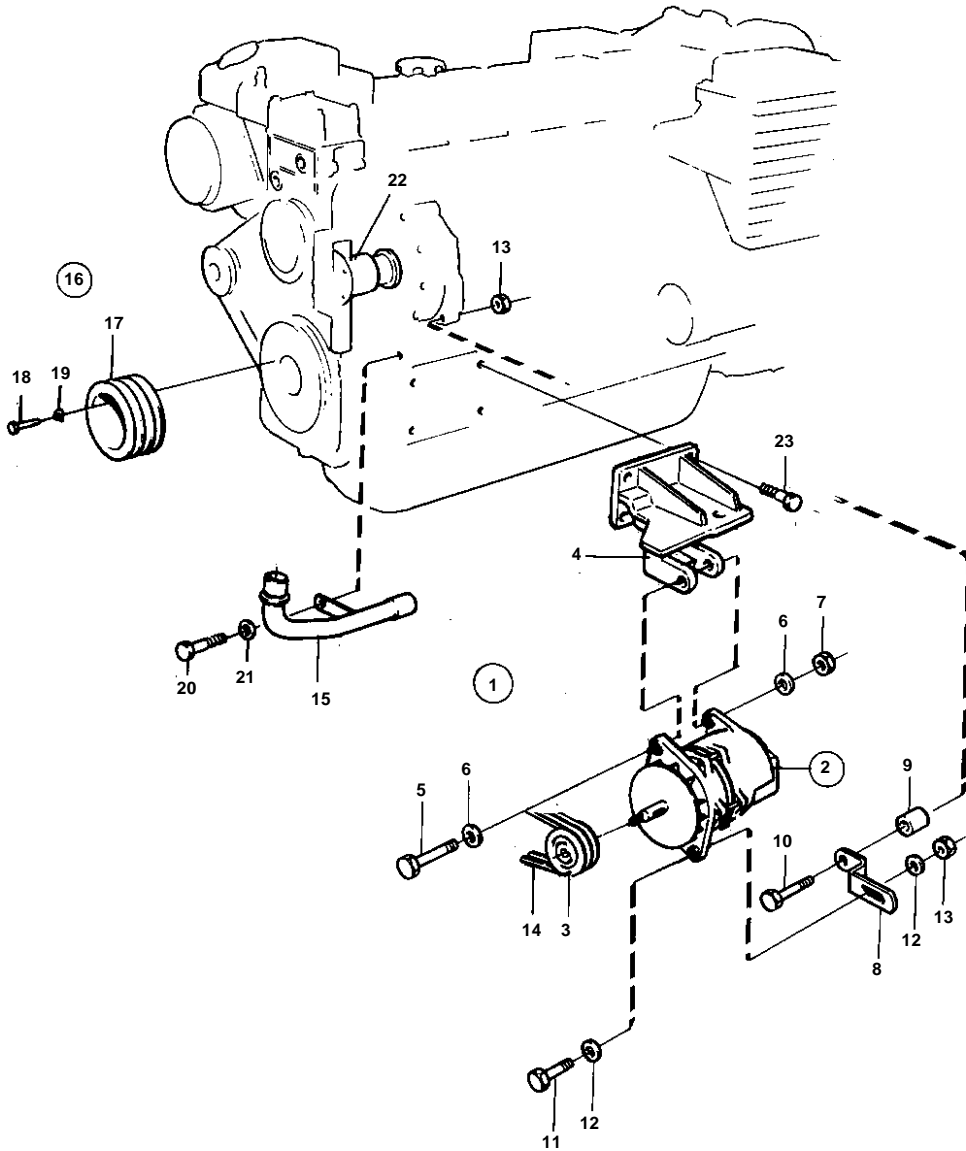

COMMON

8437

COMMON

REF	PART NO.	QTY	DESCRIPTION	NOTES
1	858573	1	Alternator kit	
2	849747	1	· Alternator	12V,130A
	3803577	1	· Alternator,exch	Exchange unit
			· COMPS NOT SPEC.	
3	858191	1	· Pulley	
4	858627	1	· Bracket	
5	955358	1	· Screw	
6	955897	2	· Washer	
7	955784	1	· Nut	
8	846831	1	· Tensioner	
9	845988	1	· Sleeve	
10	965188	1	· Screw	
11	955319	2	· Screw	
12	960143	4	· Washer	
13	945409	3	· Nut	
14	958539	1	· Drive belt set	
15	858240	1	· Coolant pipe	
16	858257	1	· Belt pulley kit	
17	838596	1	· · Pulley	
18	955301	6	· · Screw	
19	941907	6	Spring washer	SEE GROUP 2A
20		1	SCREW	SEE GROUP 2A
21		1	WASHER	SEE GROUP 2A
22		1	SEA WATER PUMP	SEE GROUP 2B
23		4	SCREW	SEE GROUP 2A